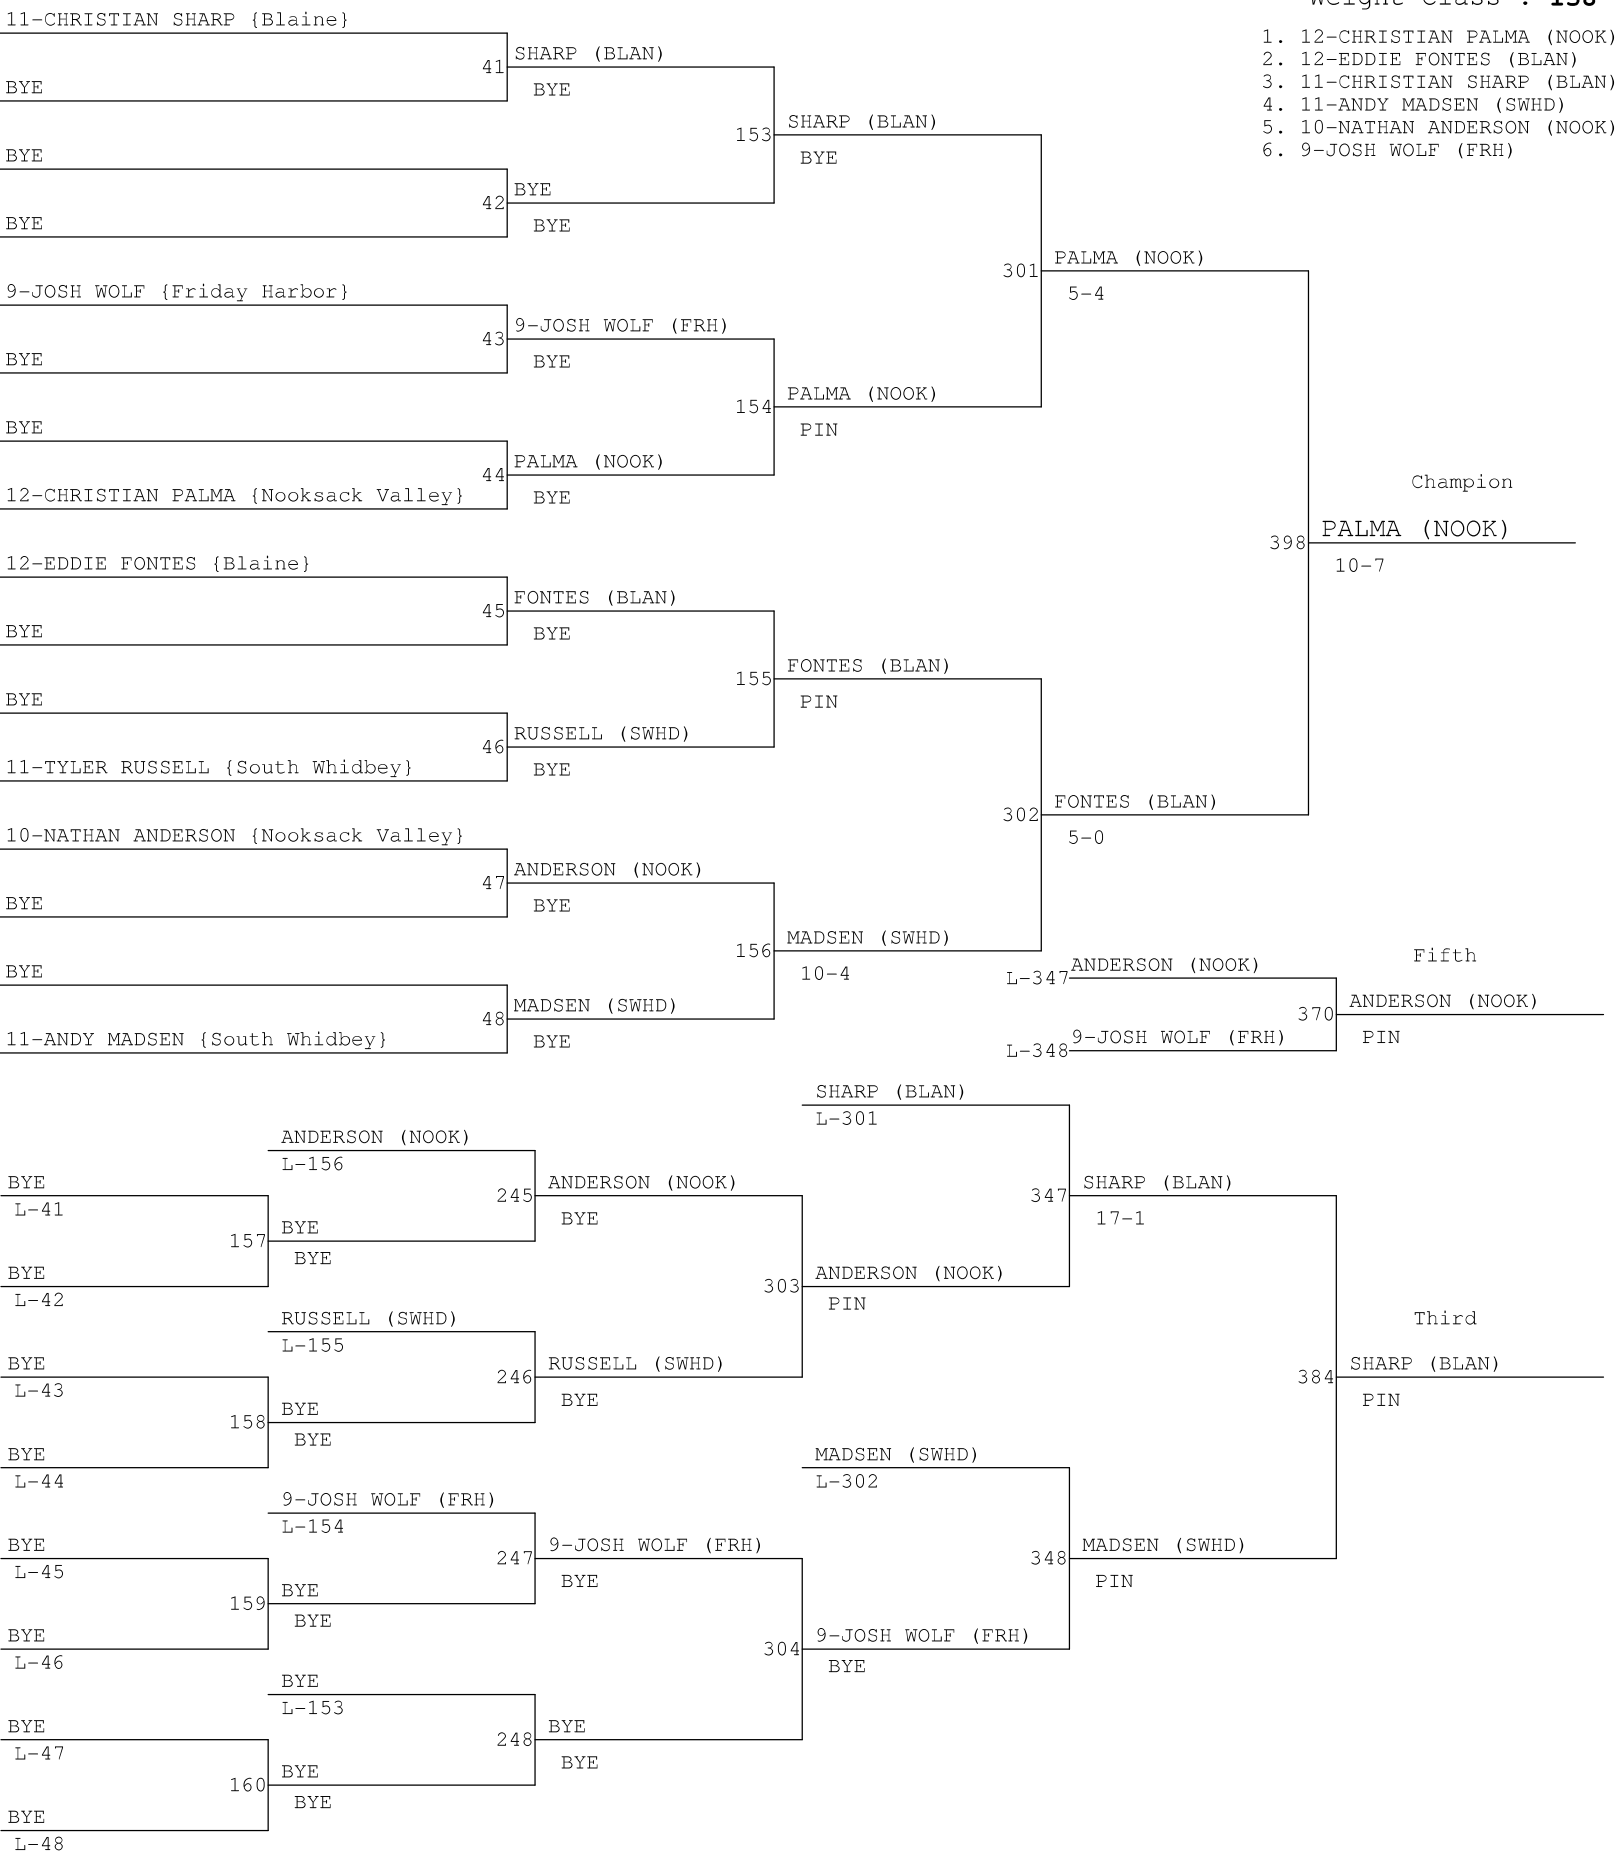

2013 District 1 1A Boys Sub-Regional

Weight Class : **138**