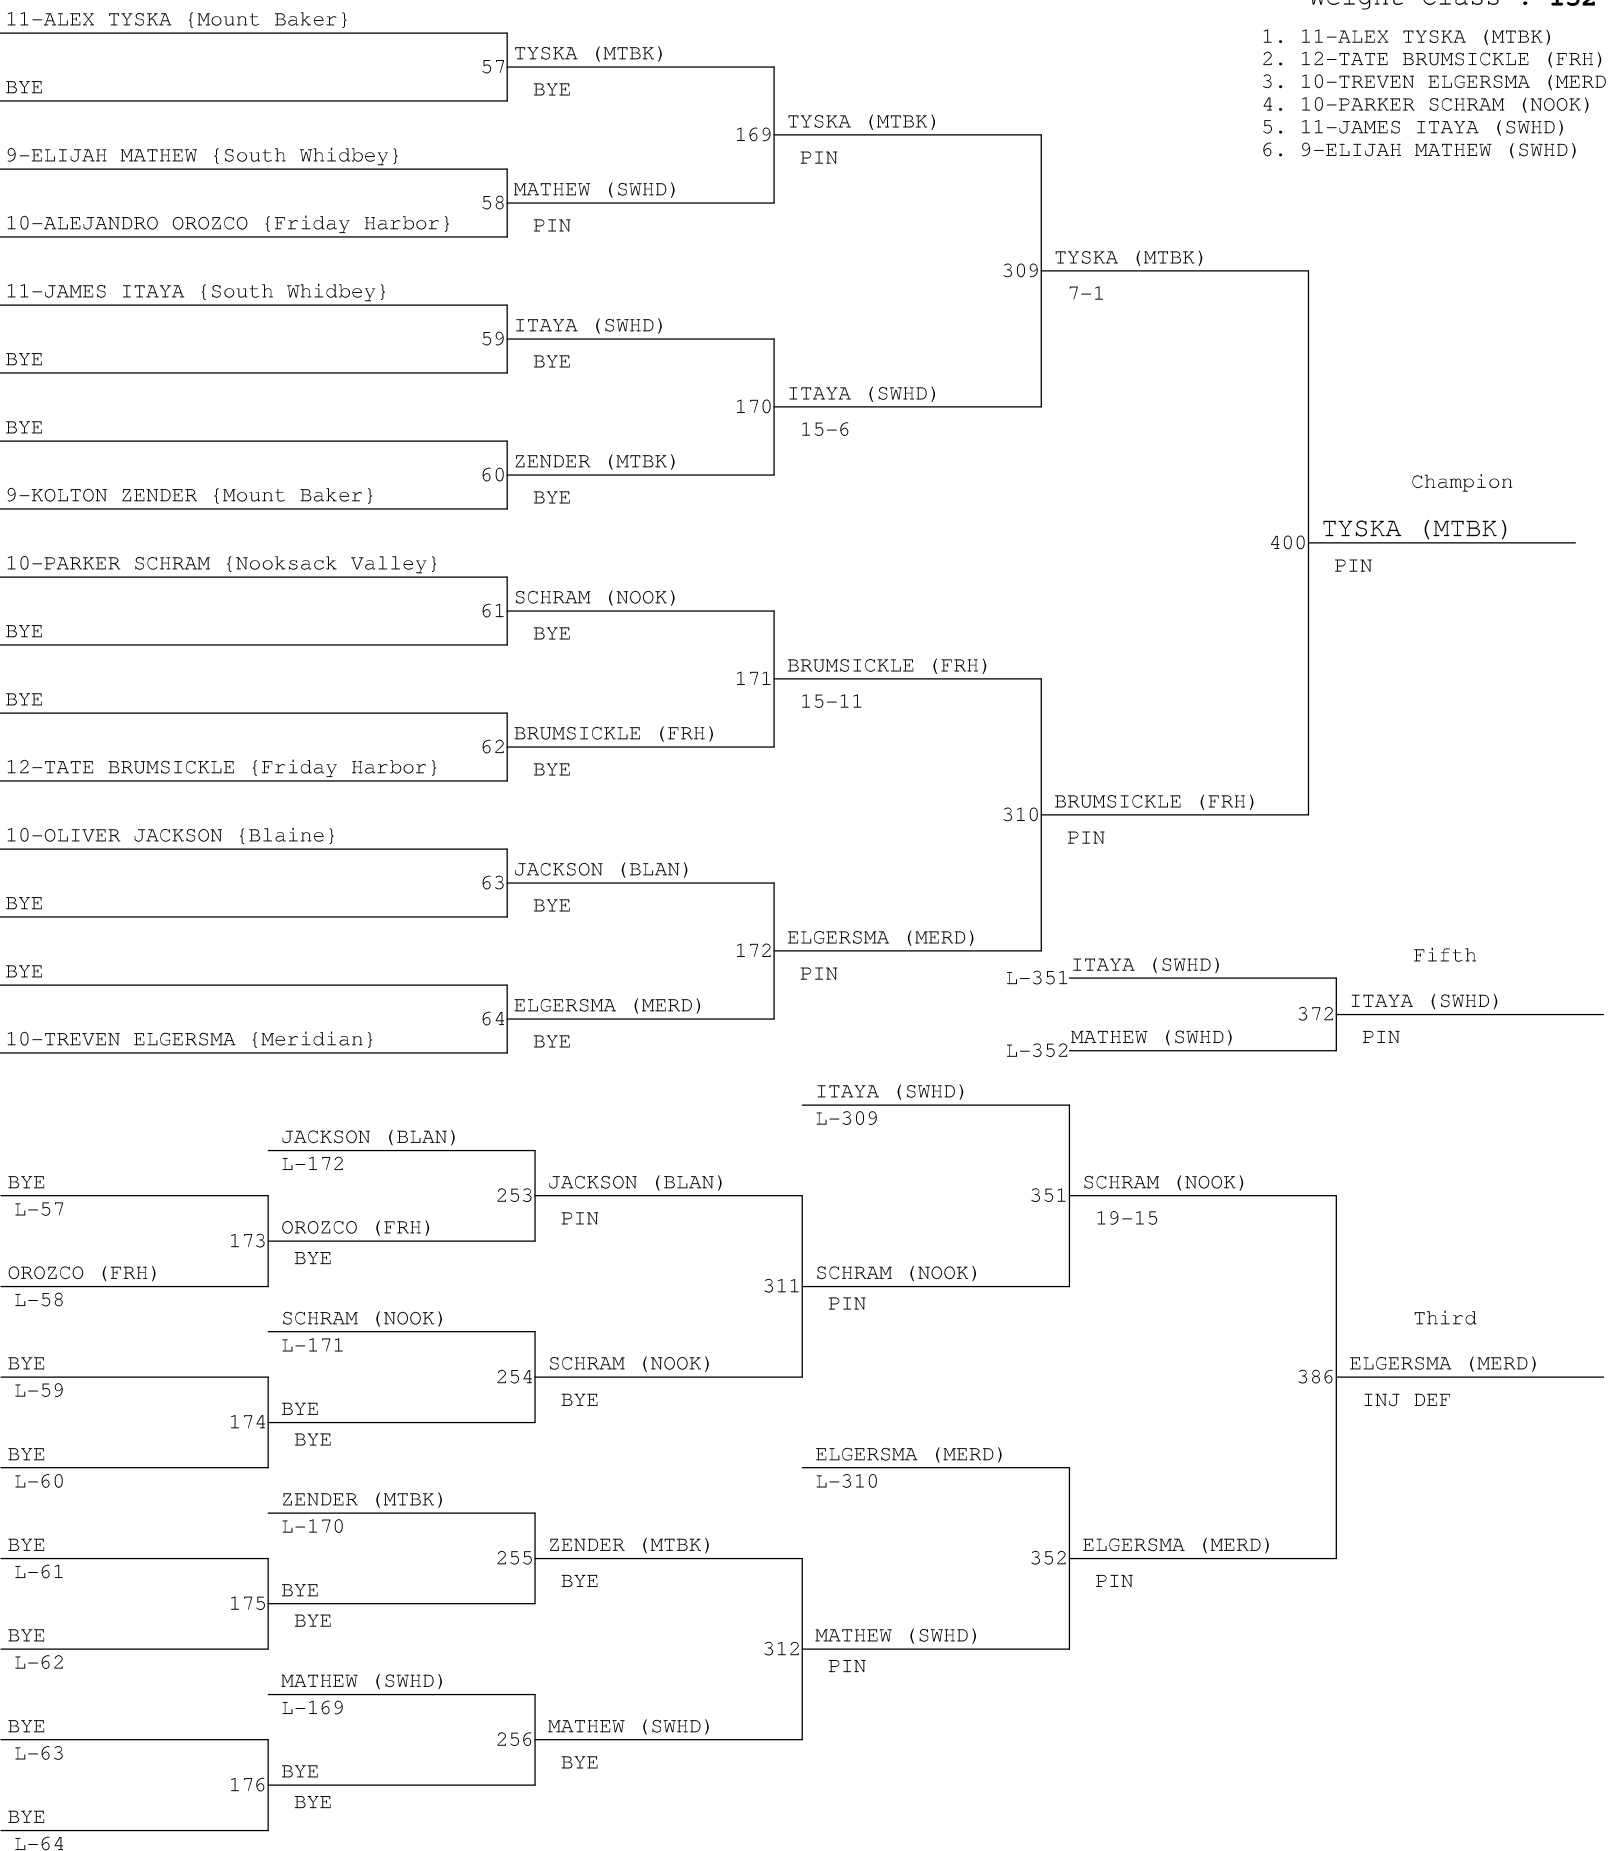

Weight Class : **126**

2013 District 1 1A Boys Sub-Regional

Weight Class : **138**

2013 District 1 1A Boys Sub-Regional

Weight Class : **152**

1. 11-ALEX TYSKA (MTBK)
2. 12-TATE BRUMSICKLE (FRH)
3. 10-TREVEN ELGERSMA (MERD)
4. 10-PARKER SCHRAM (NOOK)
5. 11-JAMES ITAYA (SWHD)
6. 9-ELIJAH MATHEW (SWHD)