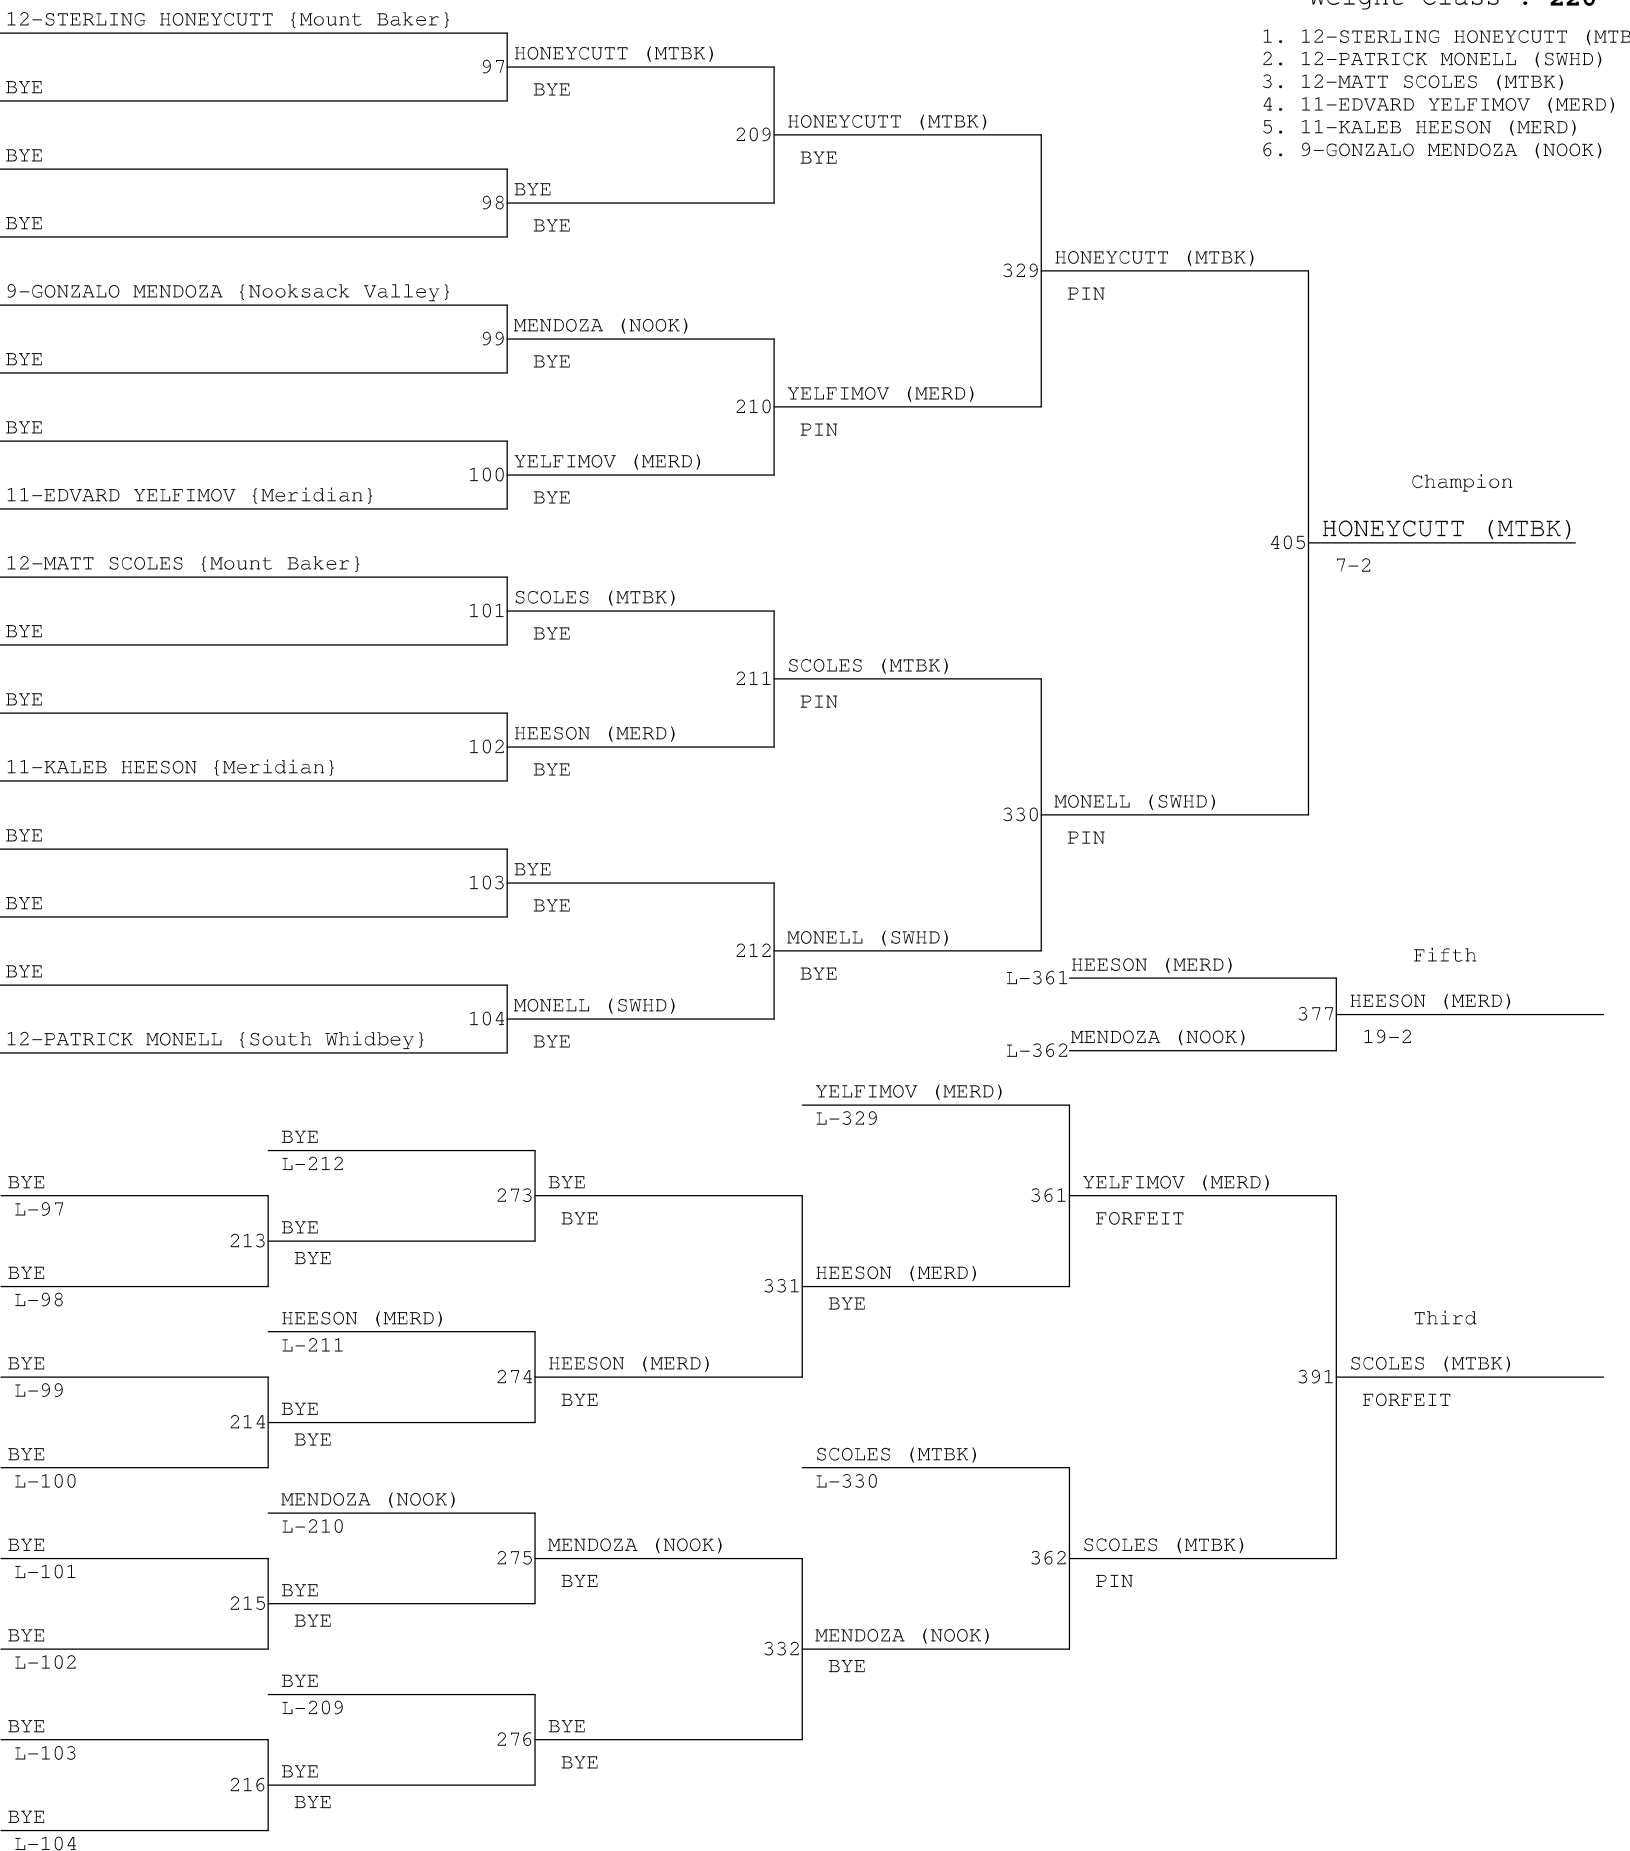

2013 District 1 1A Boys Sub-Reginal

Weight Class : **195**

1. 12-CALEB JOHNSON (BLAN)
2. 11-ISRAEL HERNANDEZ (BLAN)
3. 12-NEAL TILBURY (MERD)
4. BYE
5. BYE
6. BYE

2013 District 1 1A Boys Sub-Regional

Weight Class : **220**