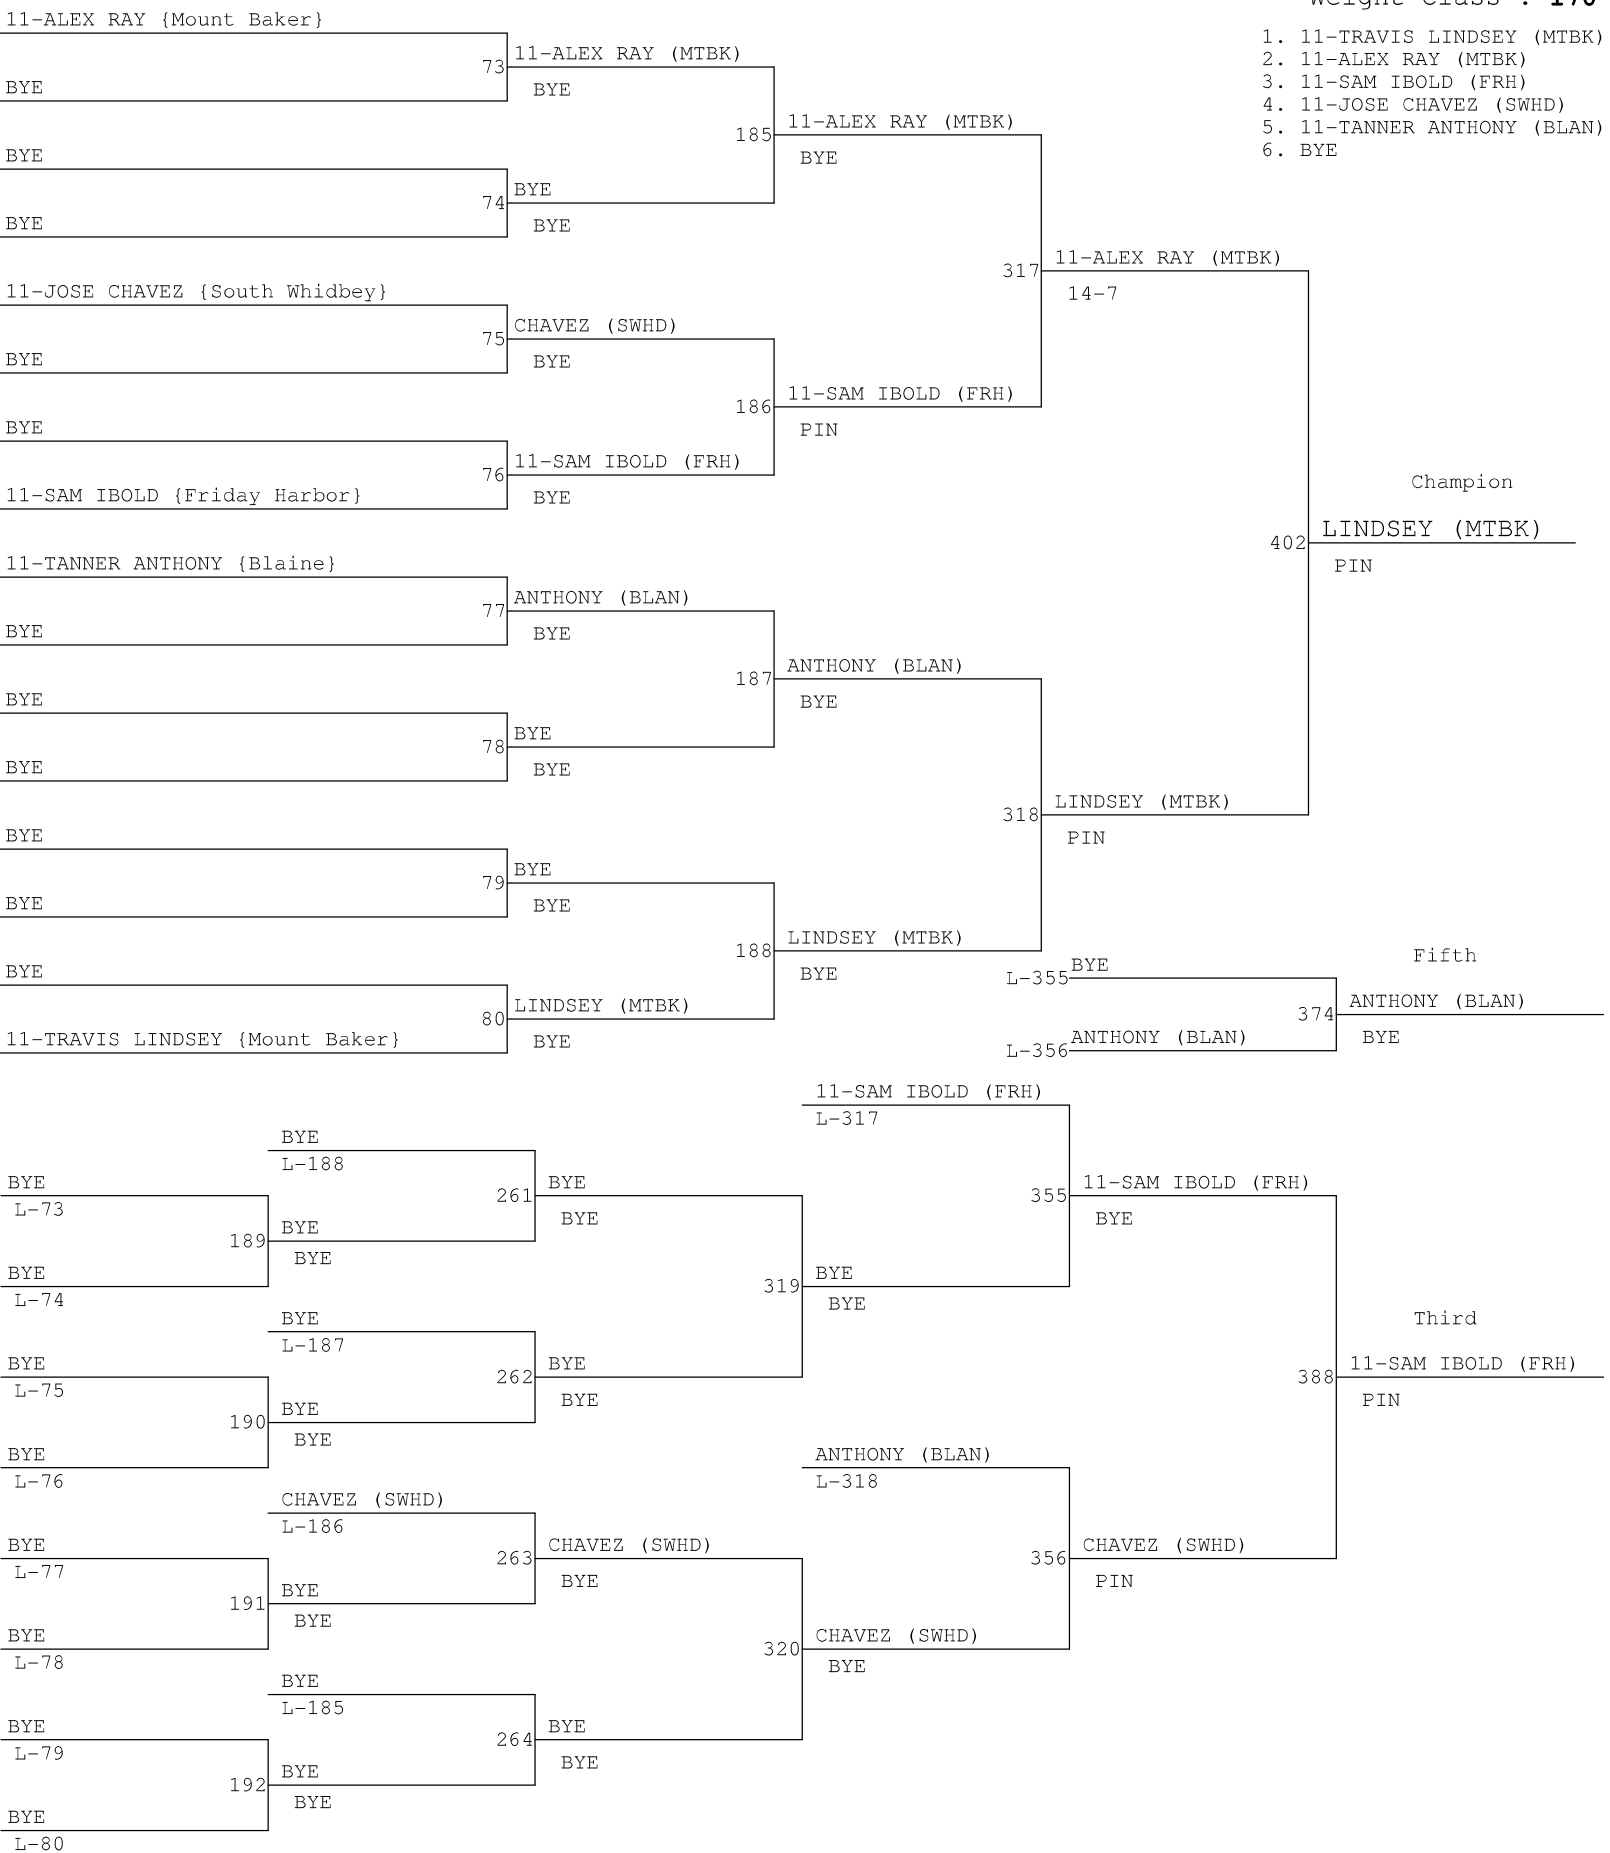

2013 District 1 1A Boys Sub-Regional

Weight Class : 170