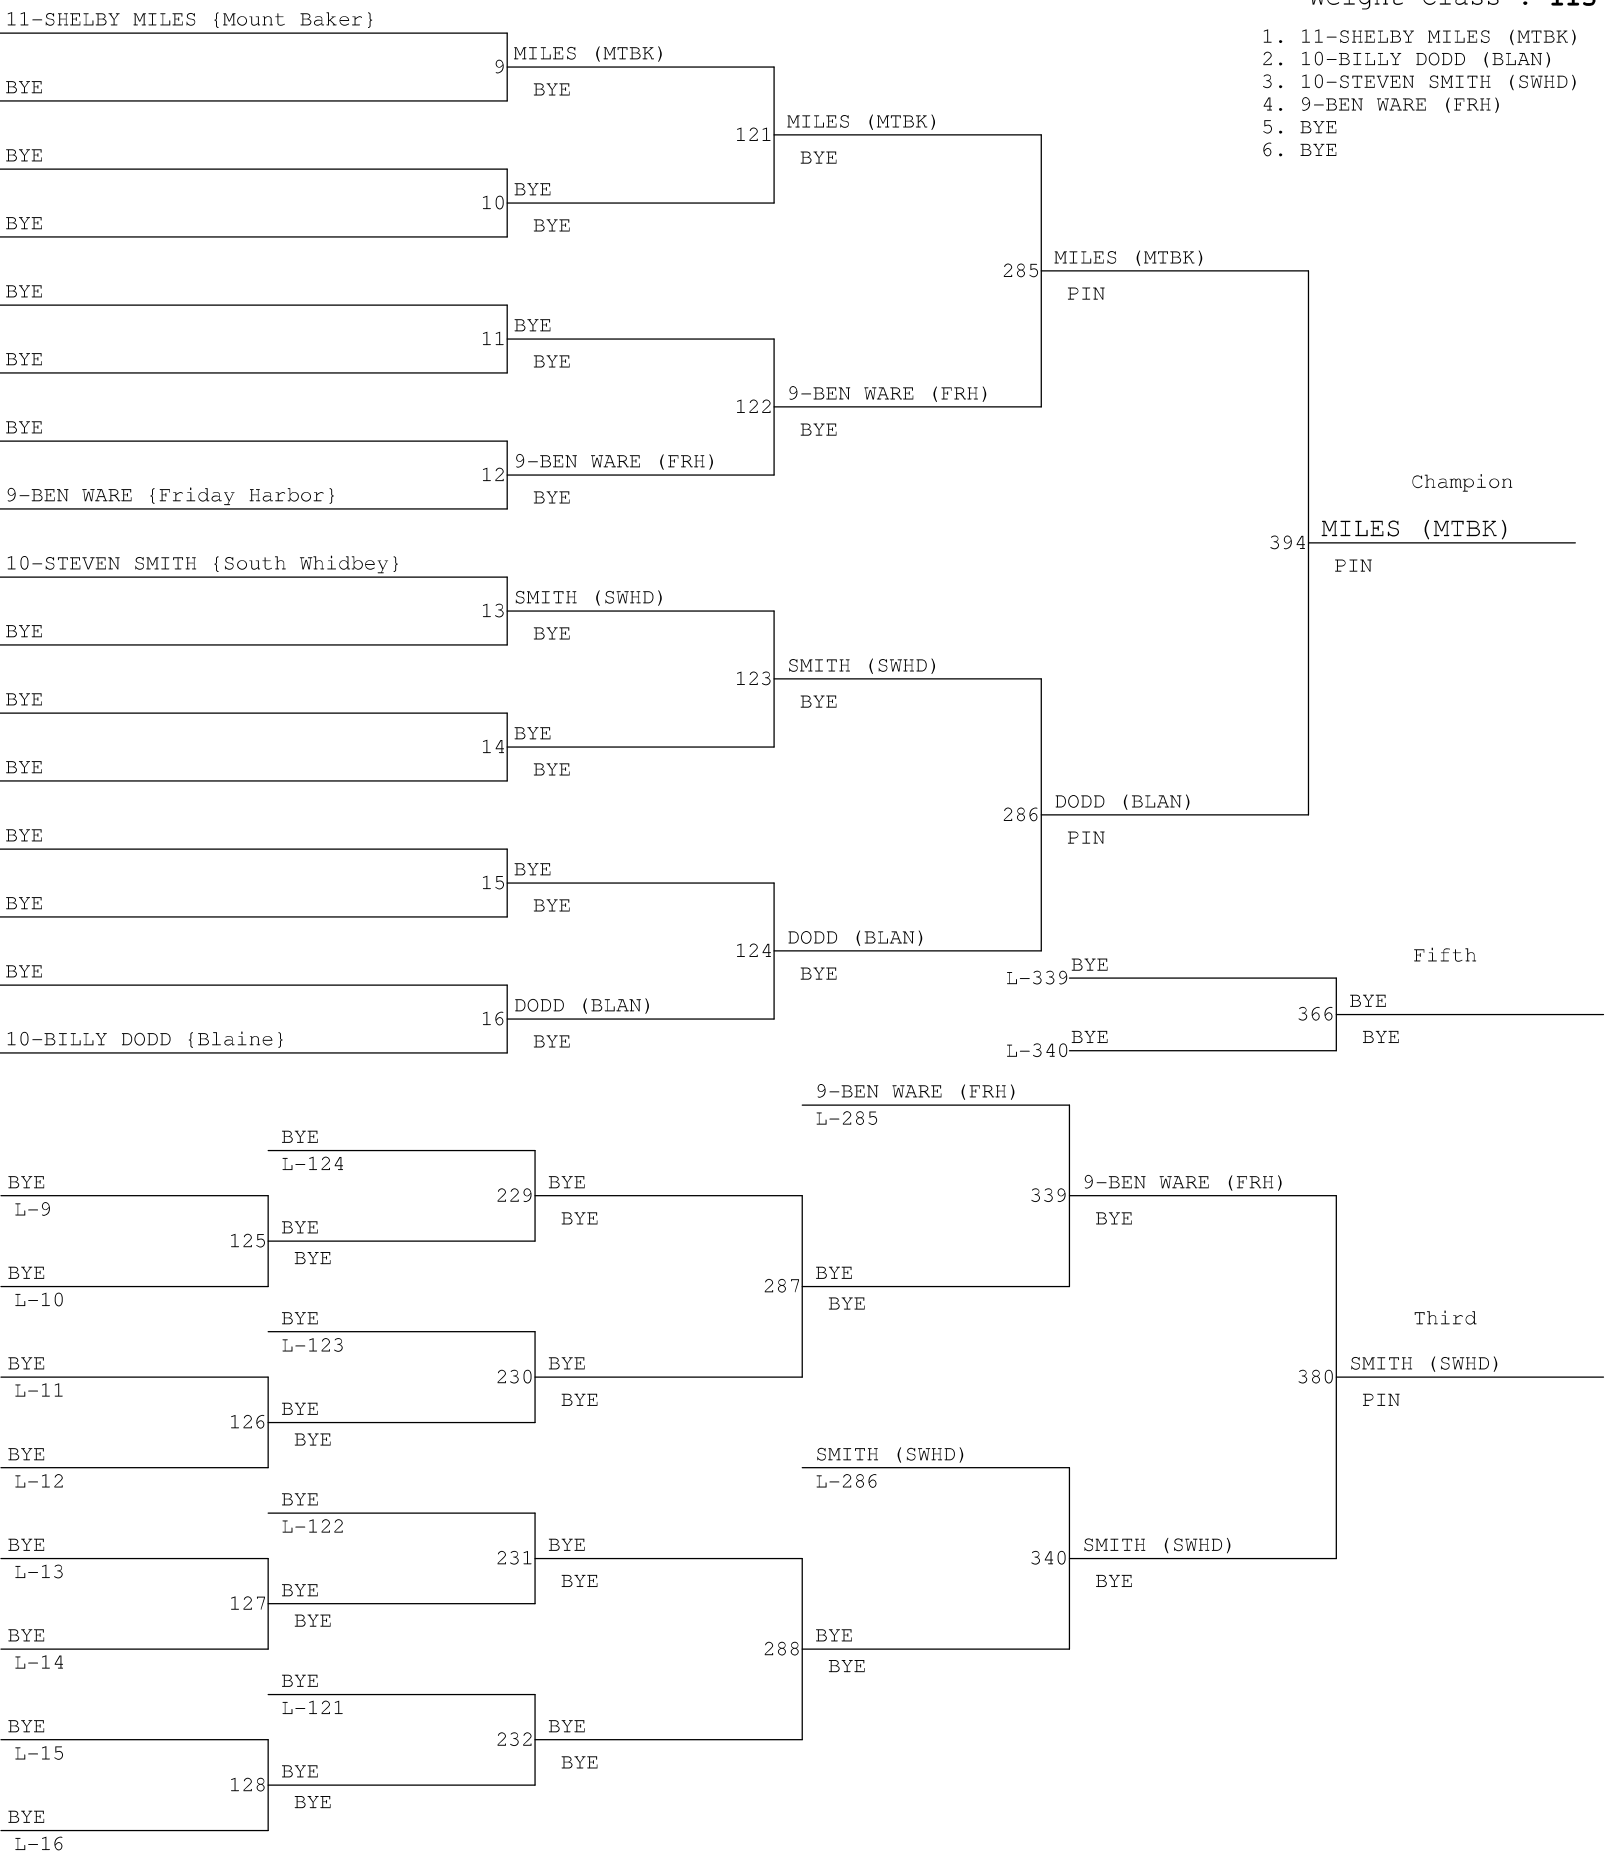

2013 District 1 1A Boys Sub-Regional

Weight Class : **113**