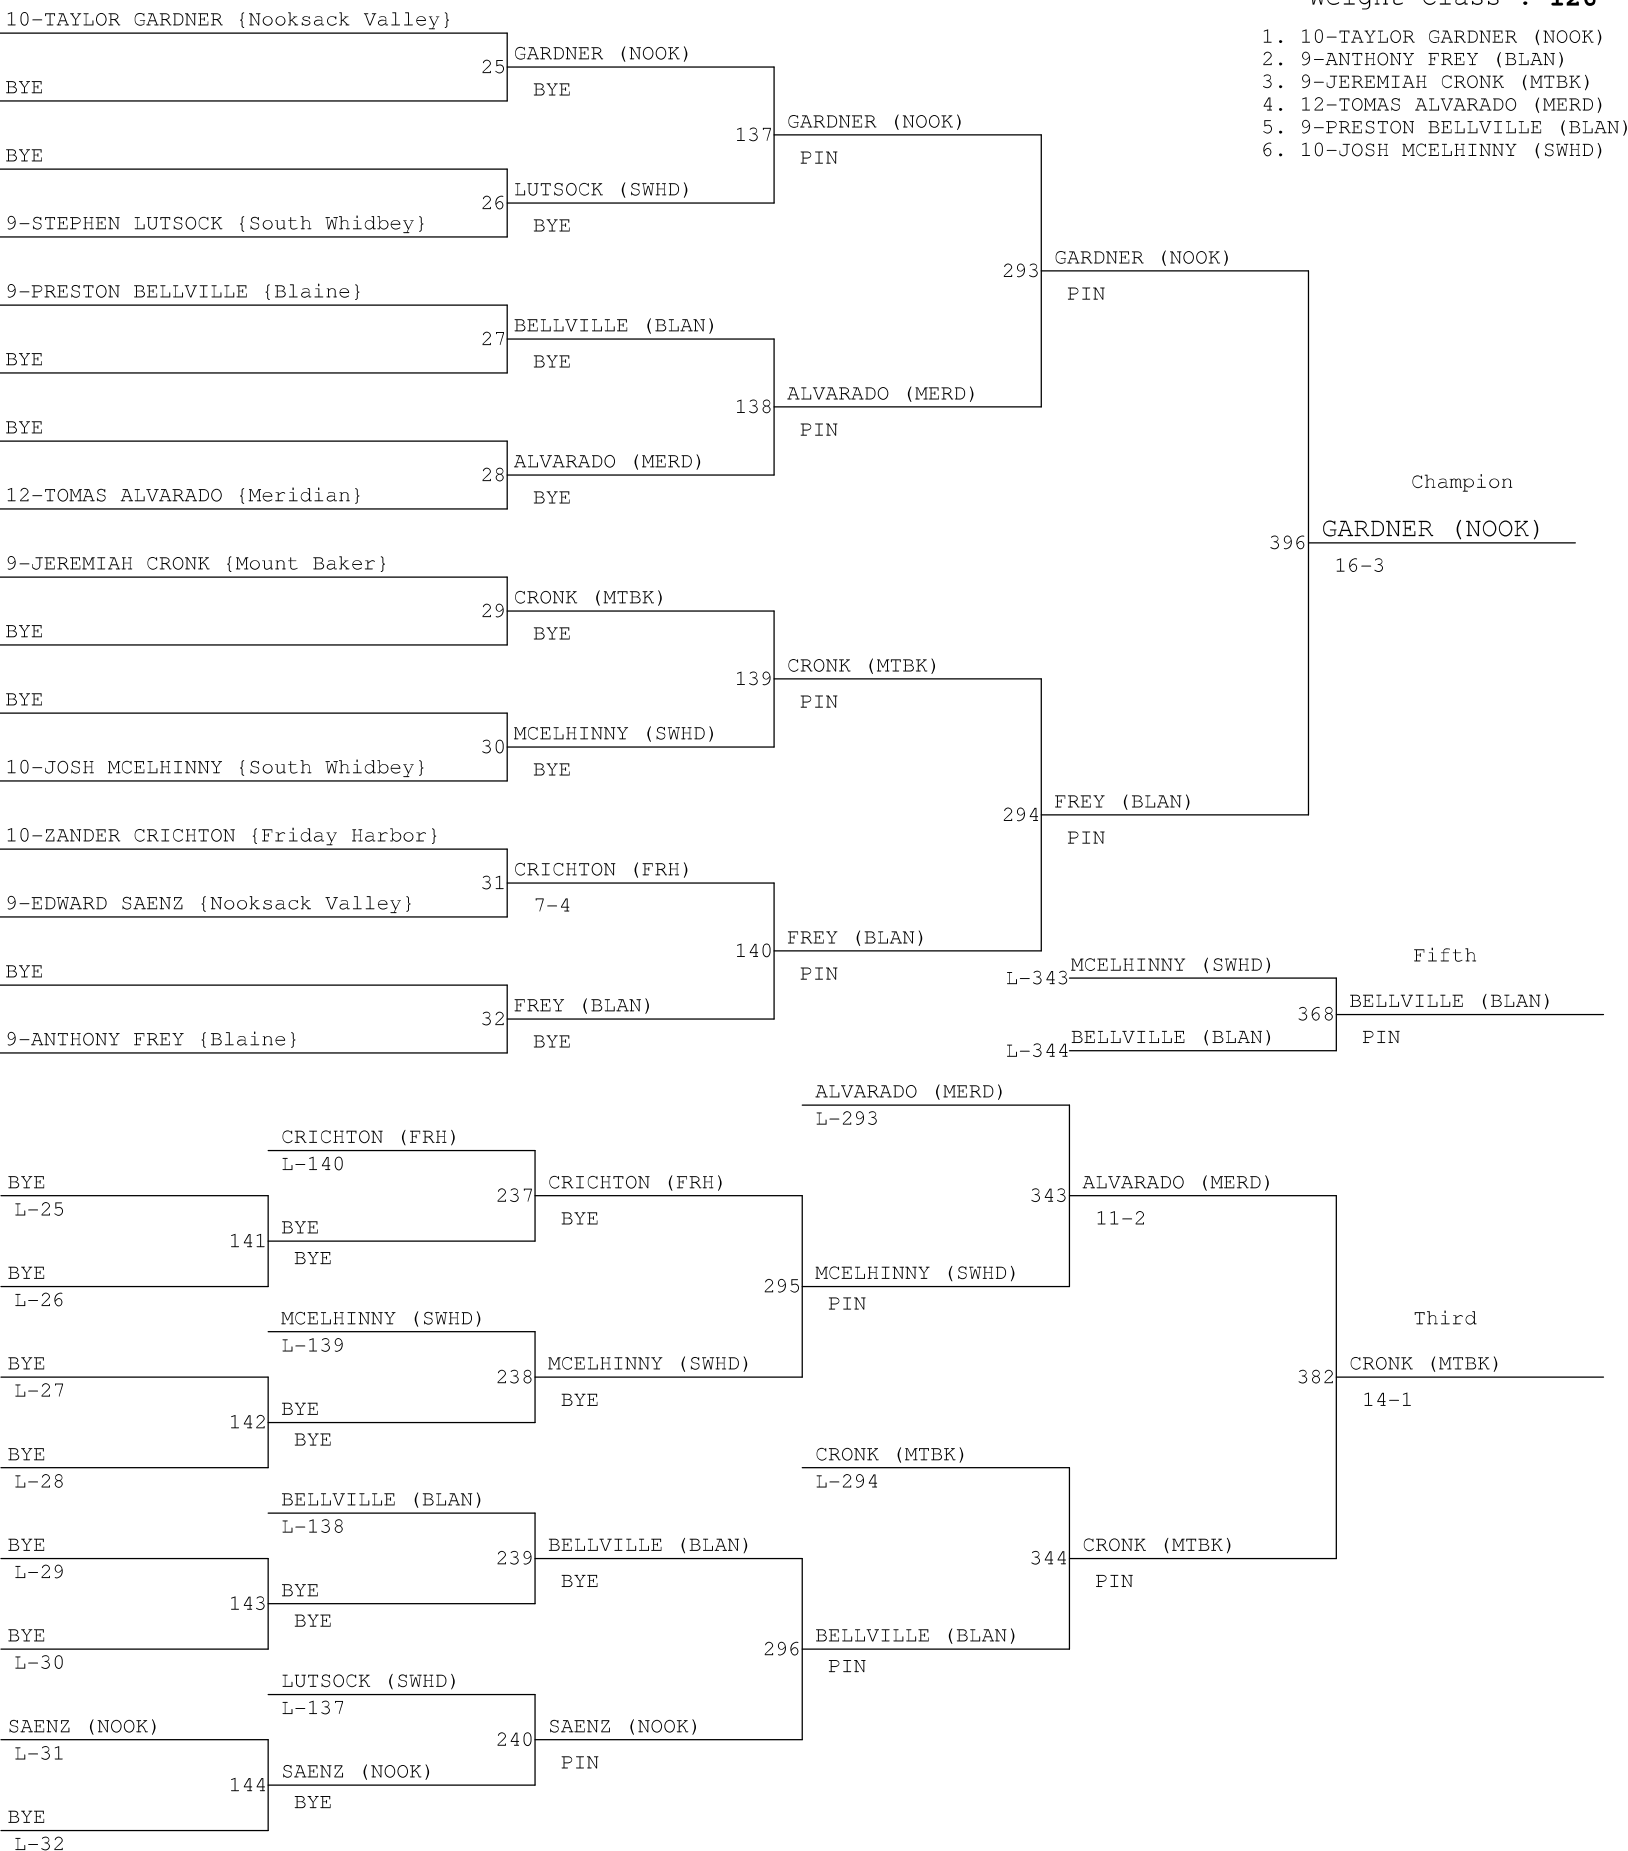

2013 District 1 1A Boys Sub-Regional

Weight Class : **126**