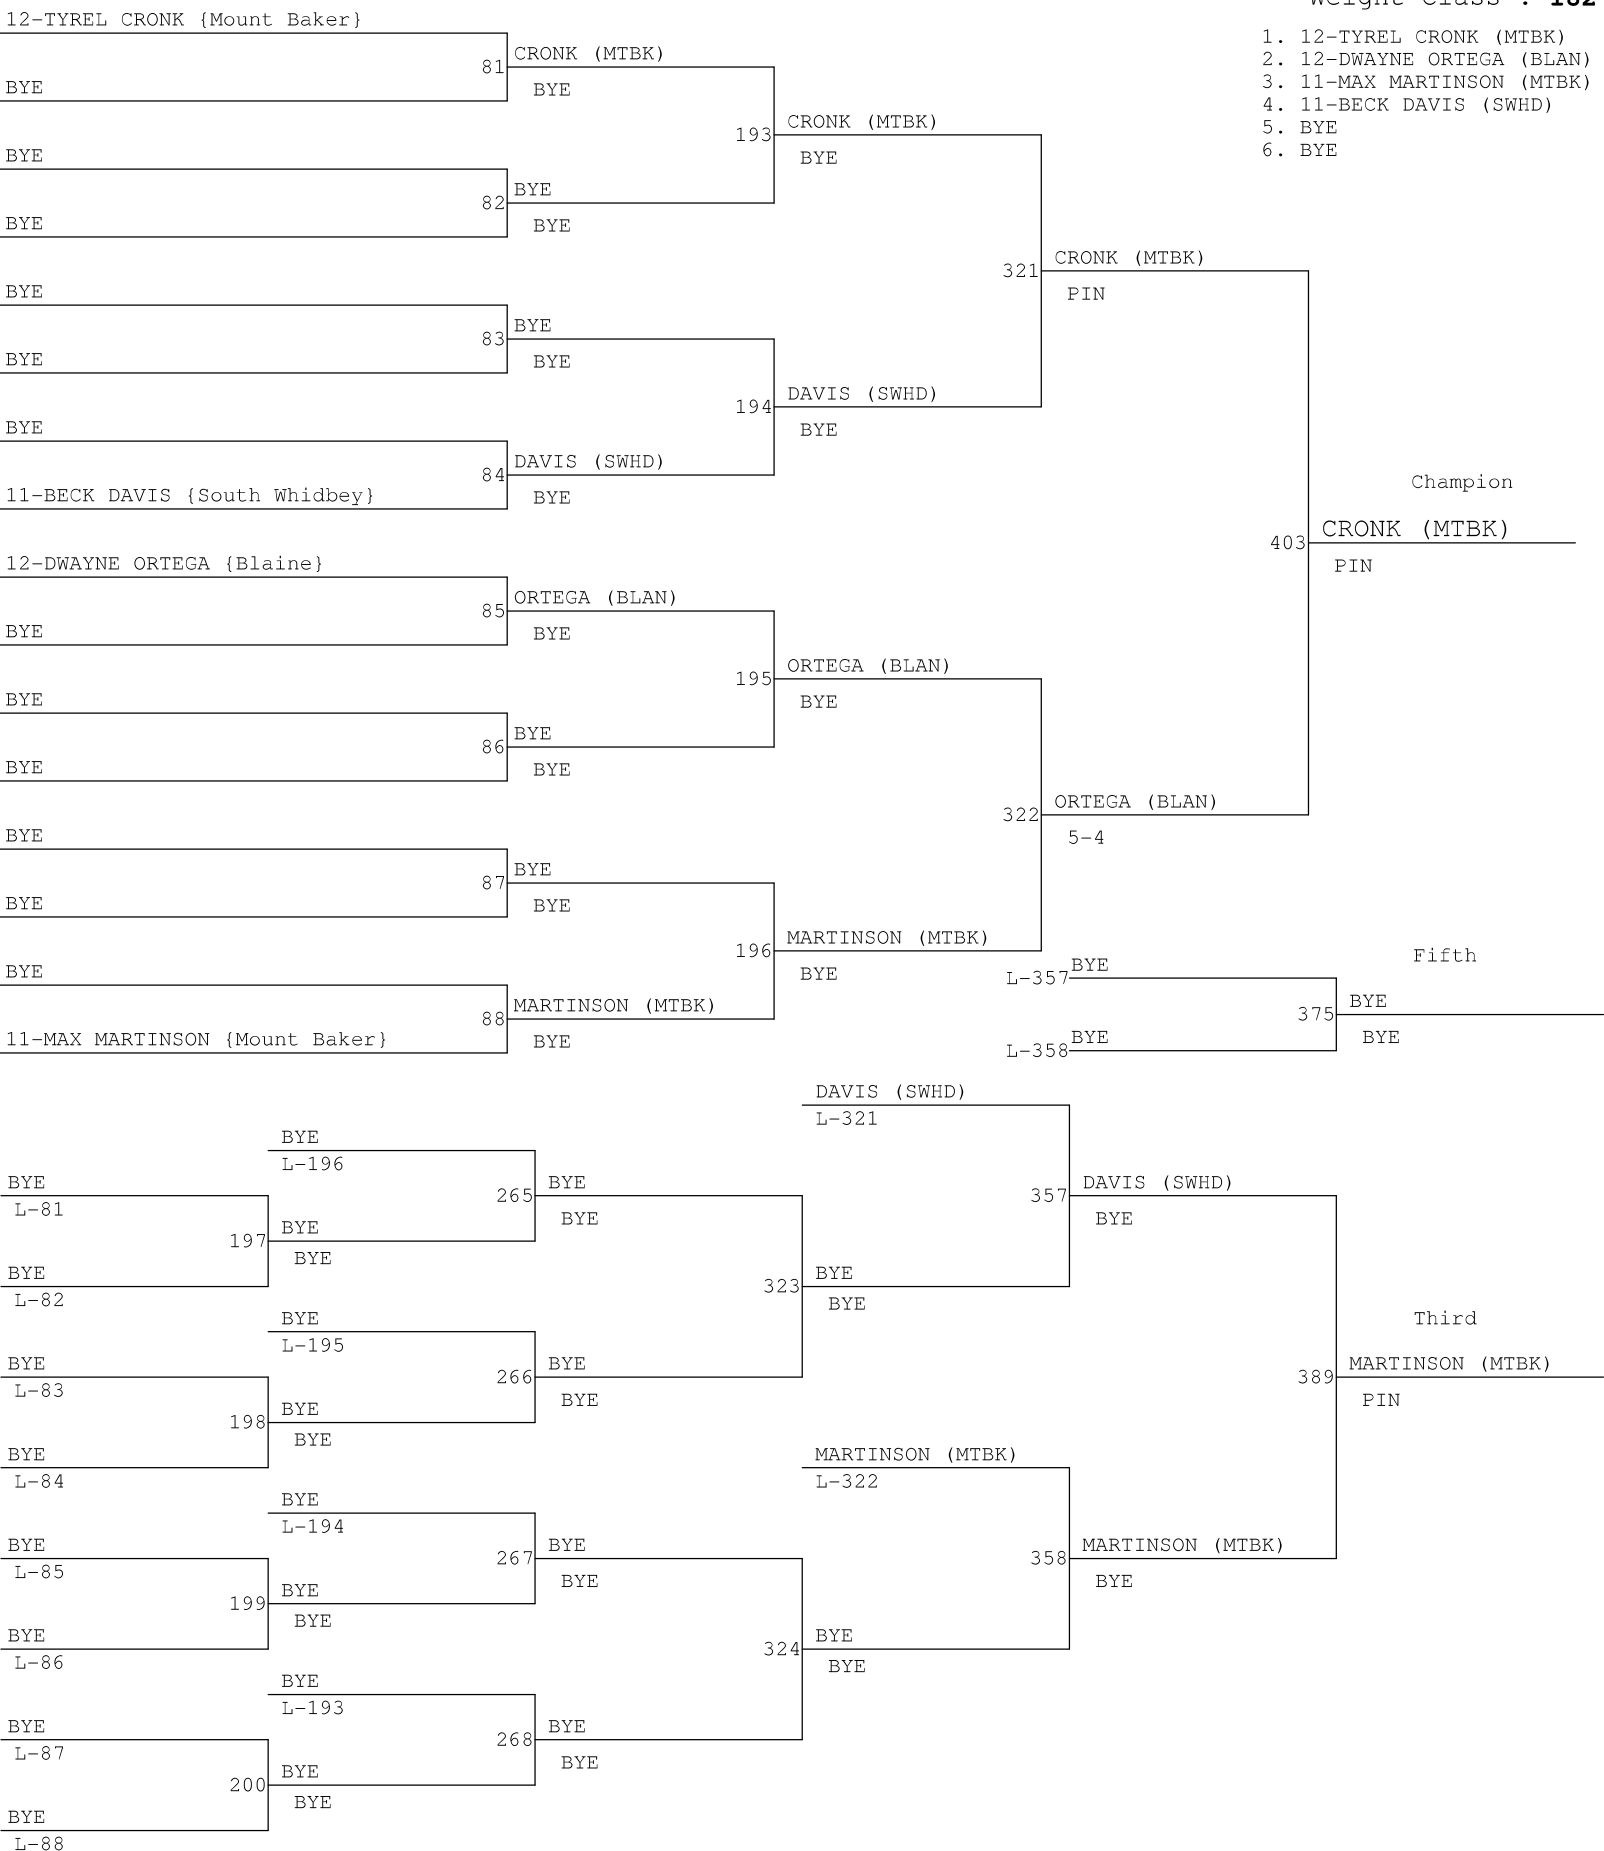

2013 District 1 1A Boys Sub-Reginal

Weight Class : **195**

1. 12-CALEB JOHNSON (BLAN)
2. 11-ISRAEL HERNANDEZ (BLAN)
3. 12-NEAL TILBURY (MERD)
4. BYE
5. BYE
6. BYE

2013 District 1 1A Boys Sub-Regional

Weight Class : **220**