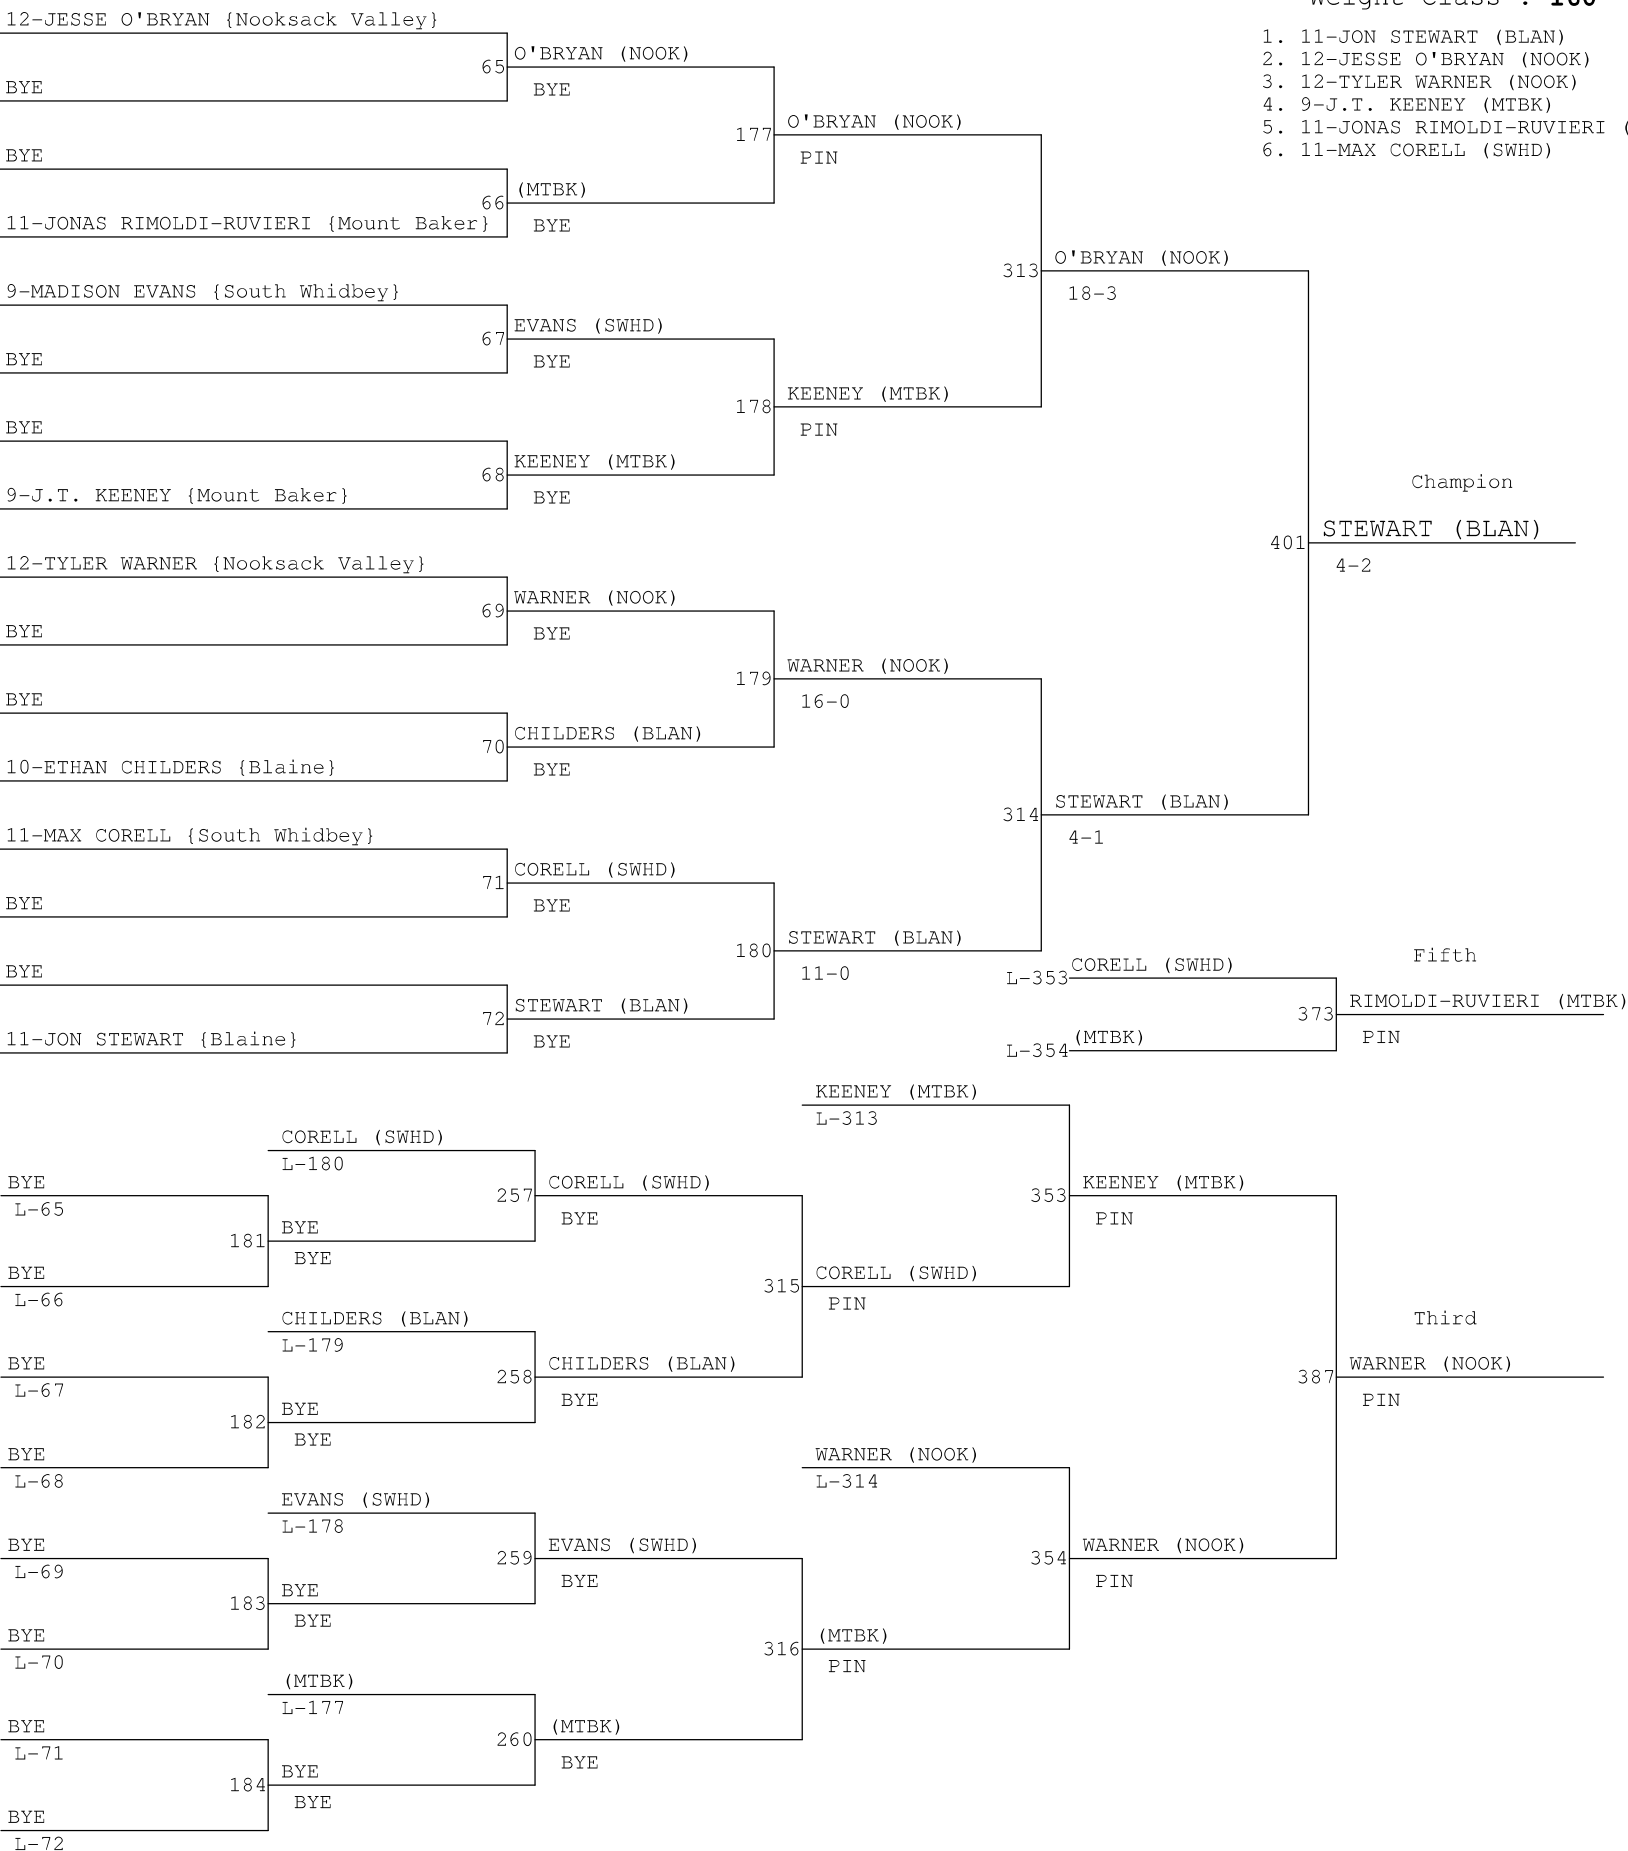

2013 District 1 1A Boys Sub-Regional

Weight Class : 160