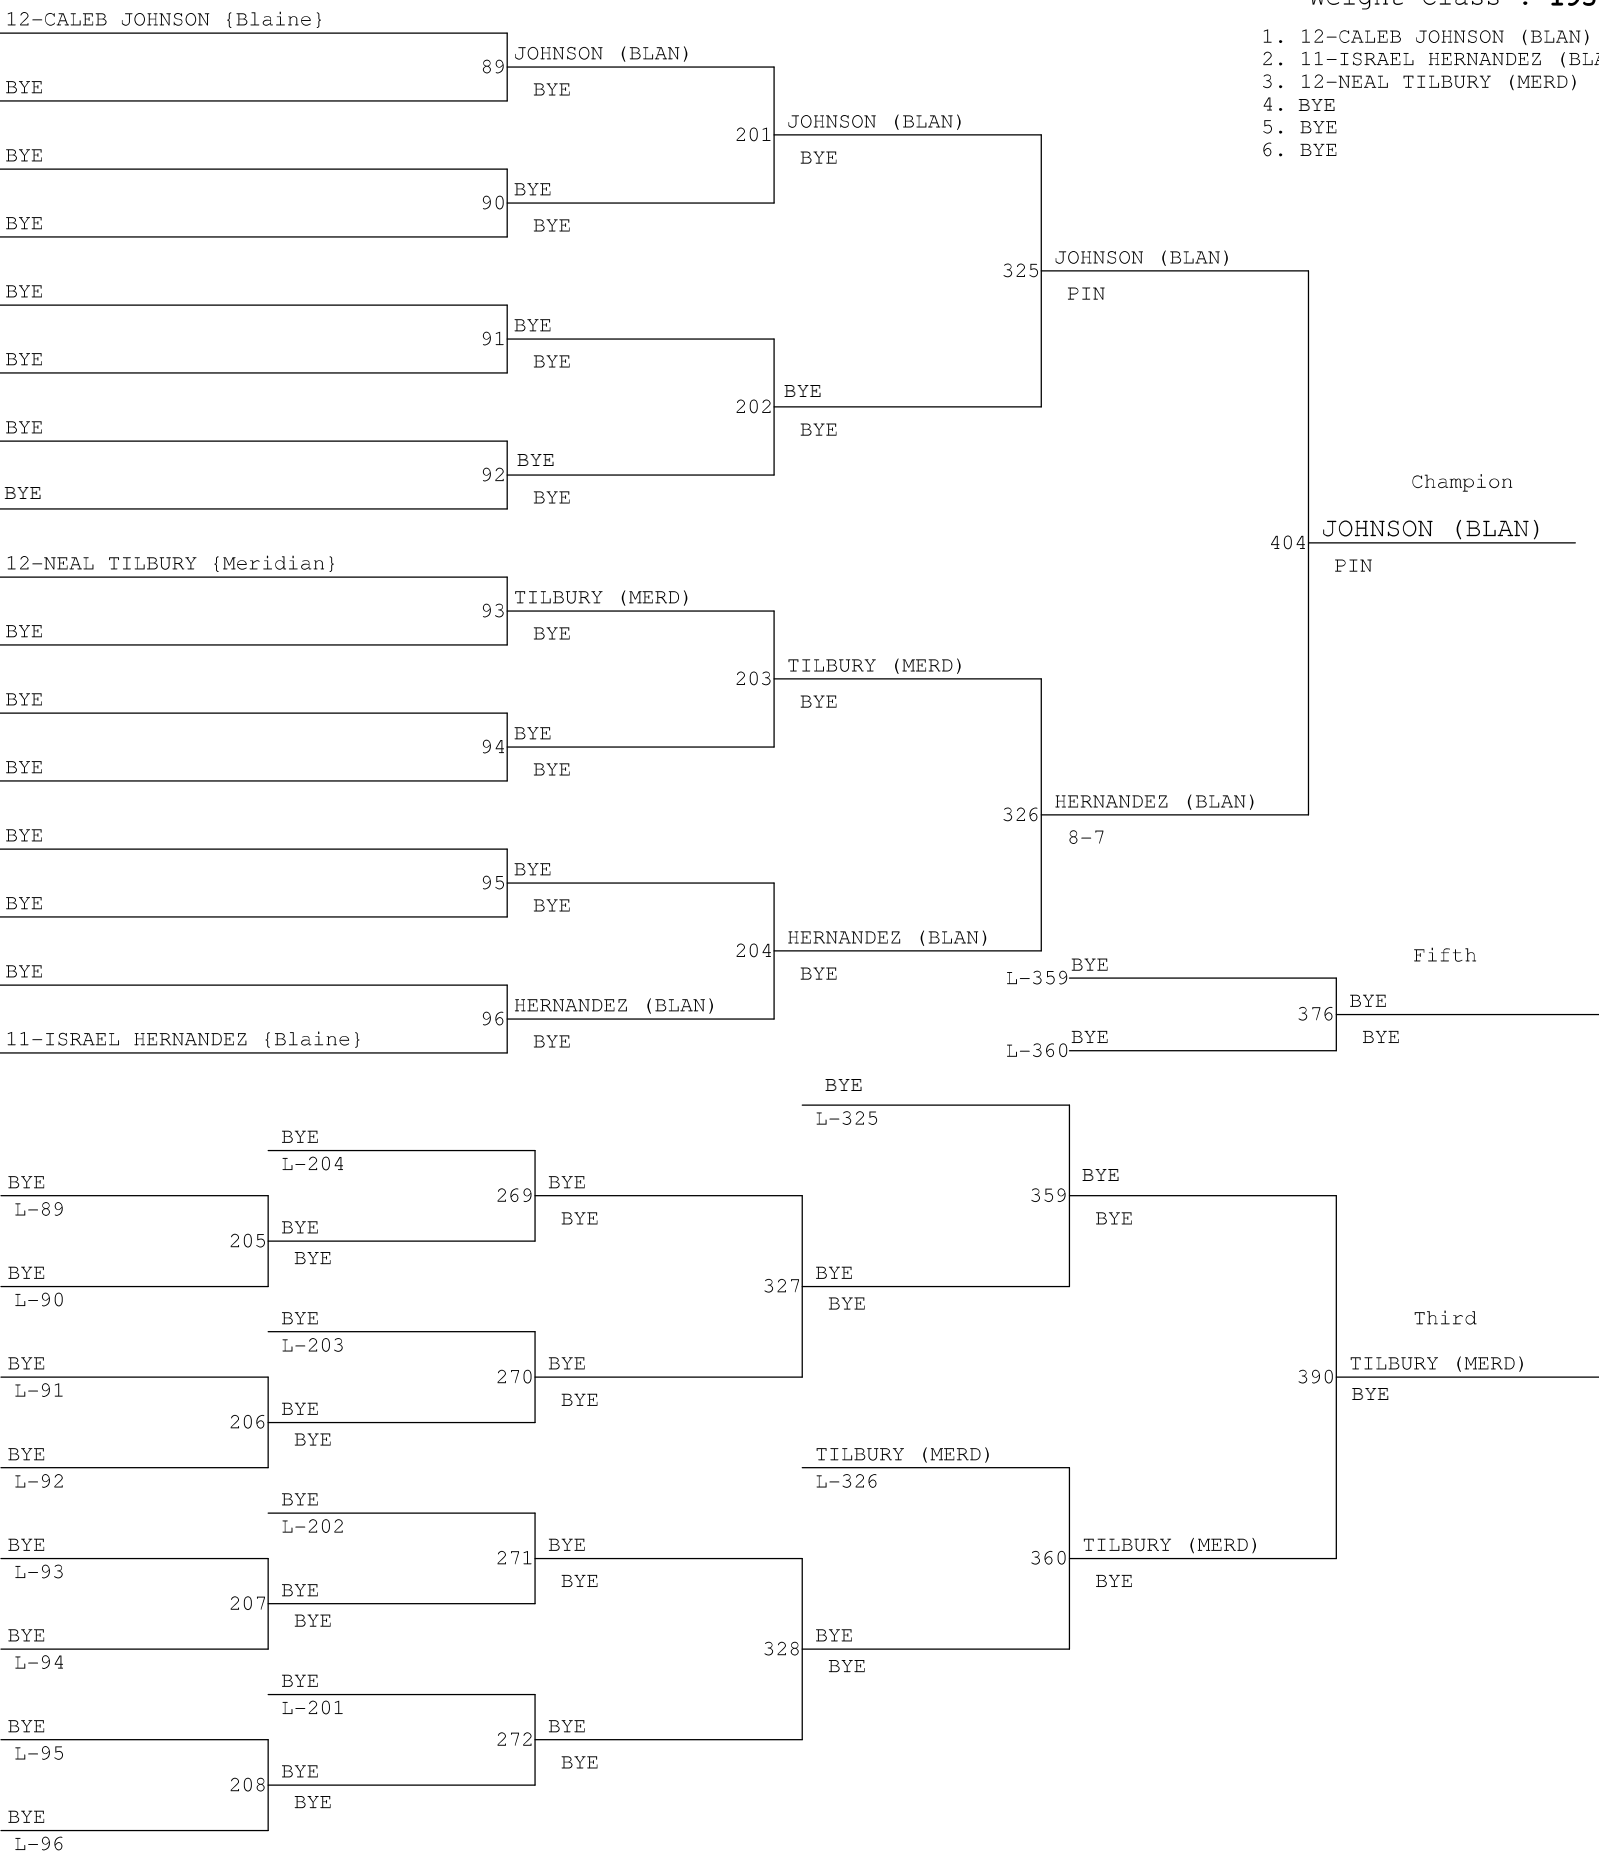

2013 District 1 1A Boys Sub-Reginal

Weight Class : **195**

1. 12-CALEB JOHNSON (BLAN)
2. 11-ISRAEL HERNANDEZ (BLAN)
3. 12-NEAL TILBURY (MERD)
4. BYE
5. BYE
6. BYE

2013 District 1 1A Boys Sub-Regional

Weight Class : **220**