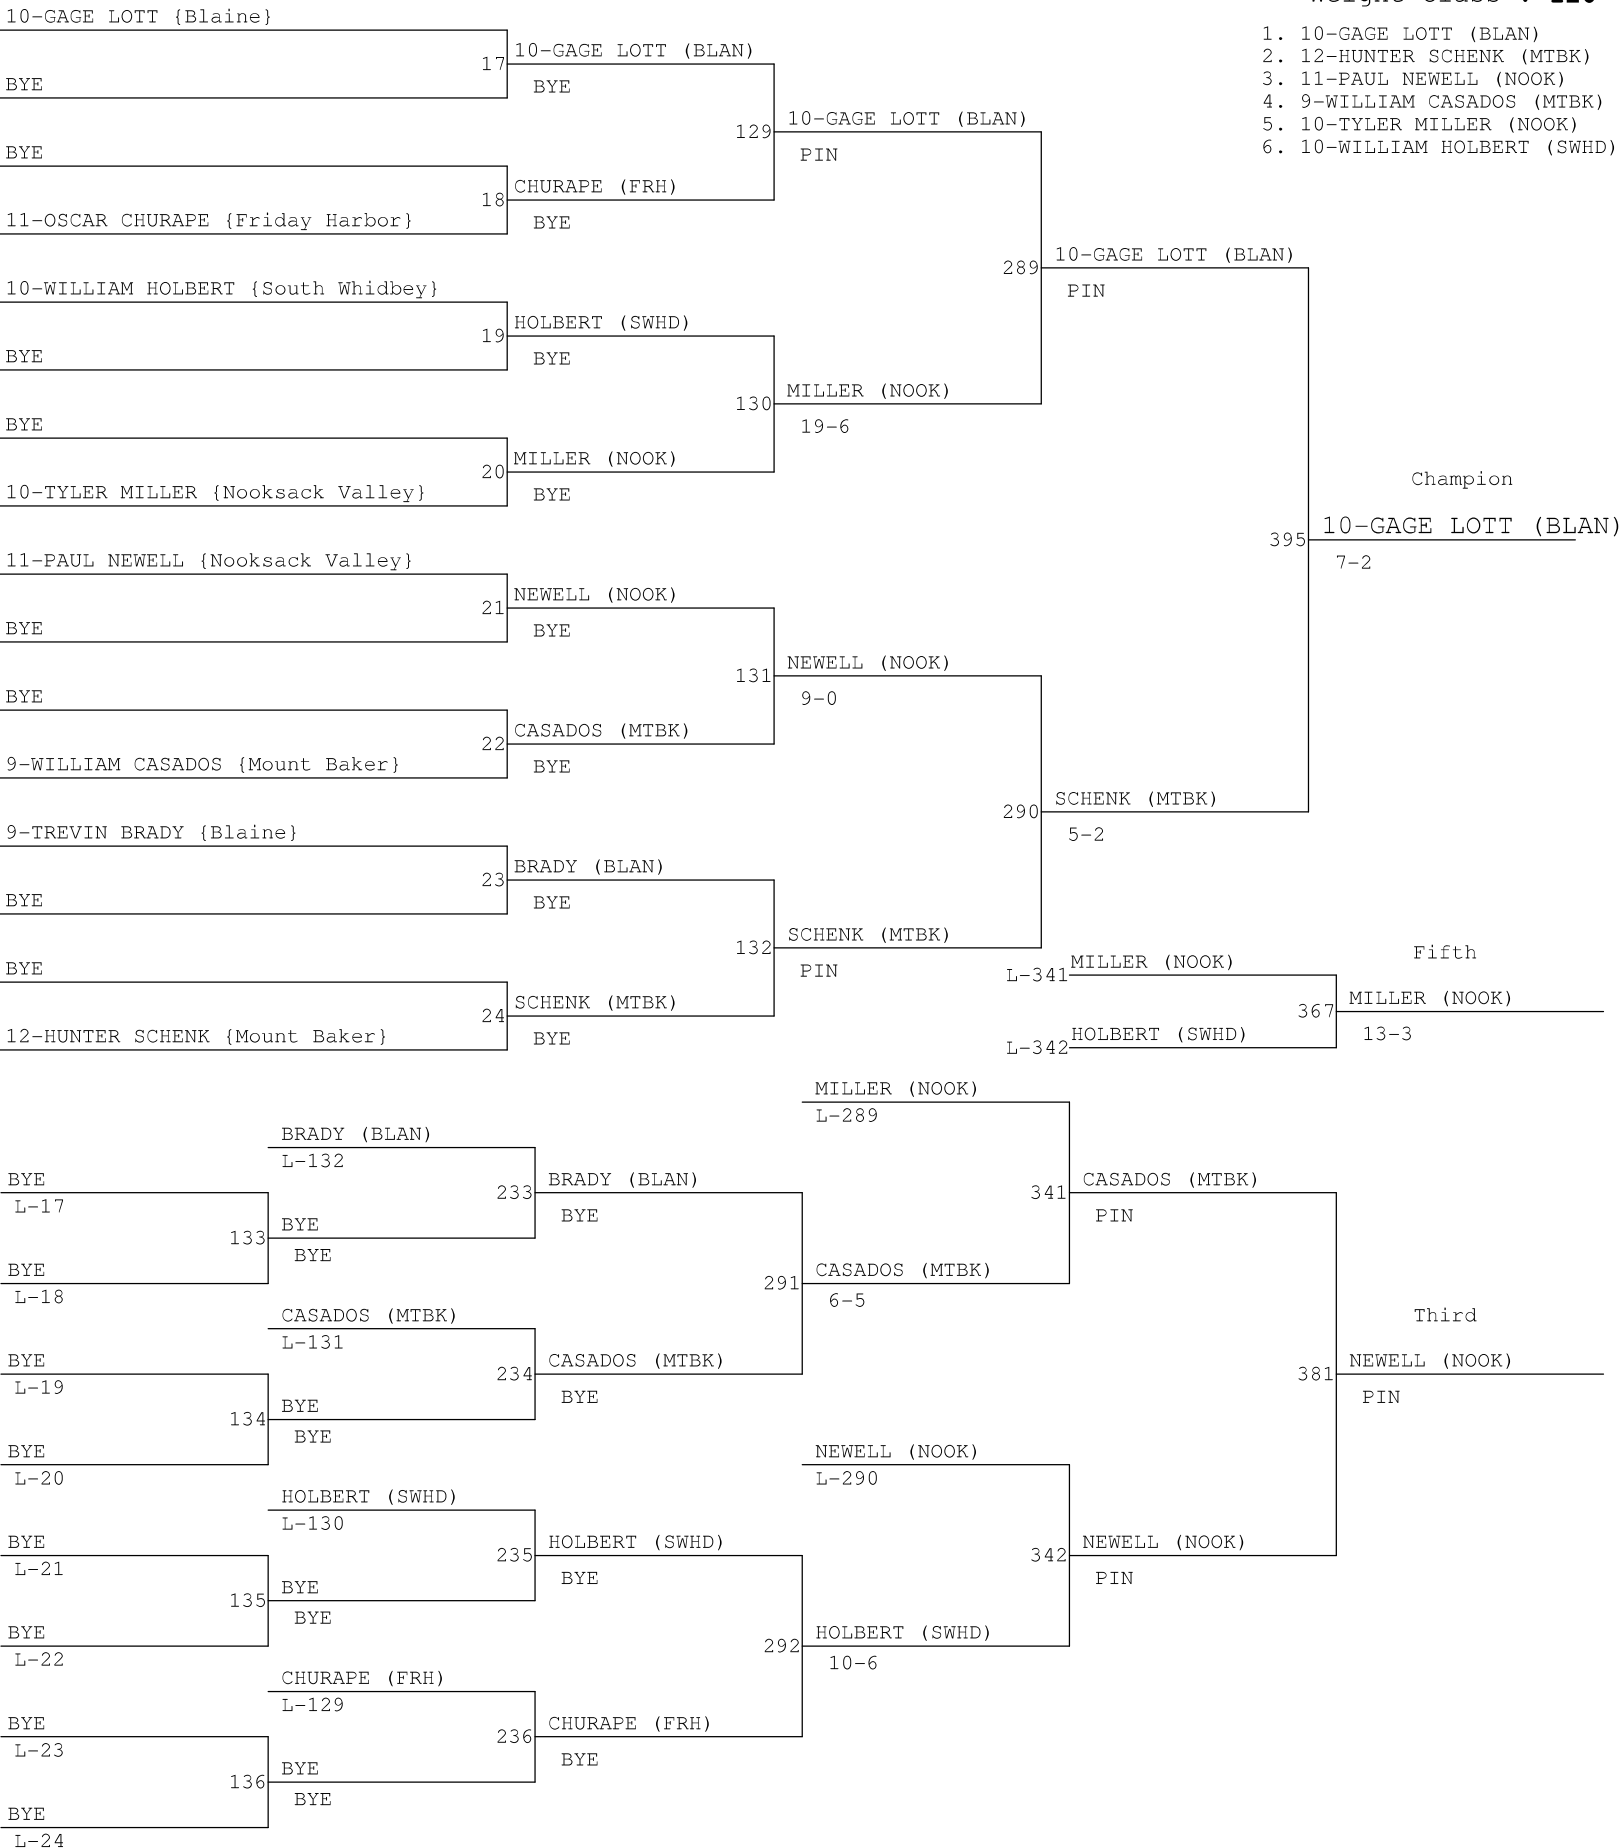

2013 District 1 1A Boys Sub-Regional

Weight Class : **106**

2013 District 1 1A Boys Sub-Regional

Weight Class : **113**

2013 District 1 1A Boys Sub-Regional

Weight Class : **120**

2013 District 1 1A Boys Sub-Regional