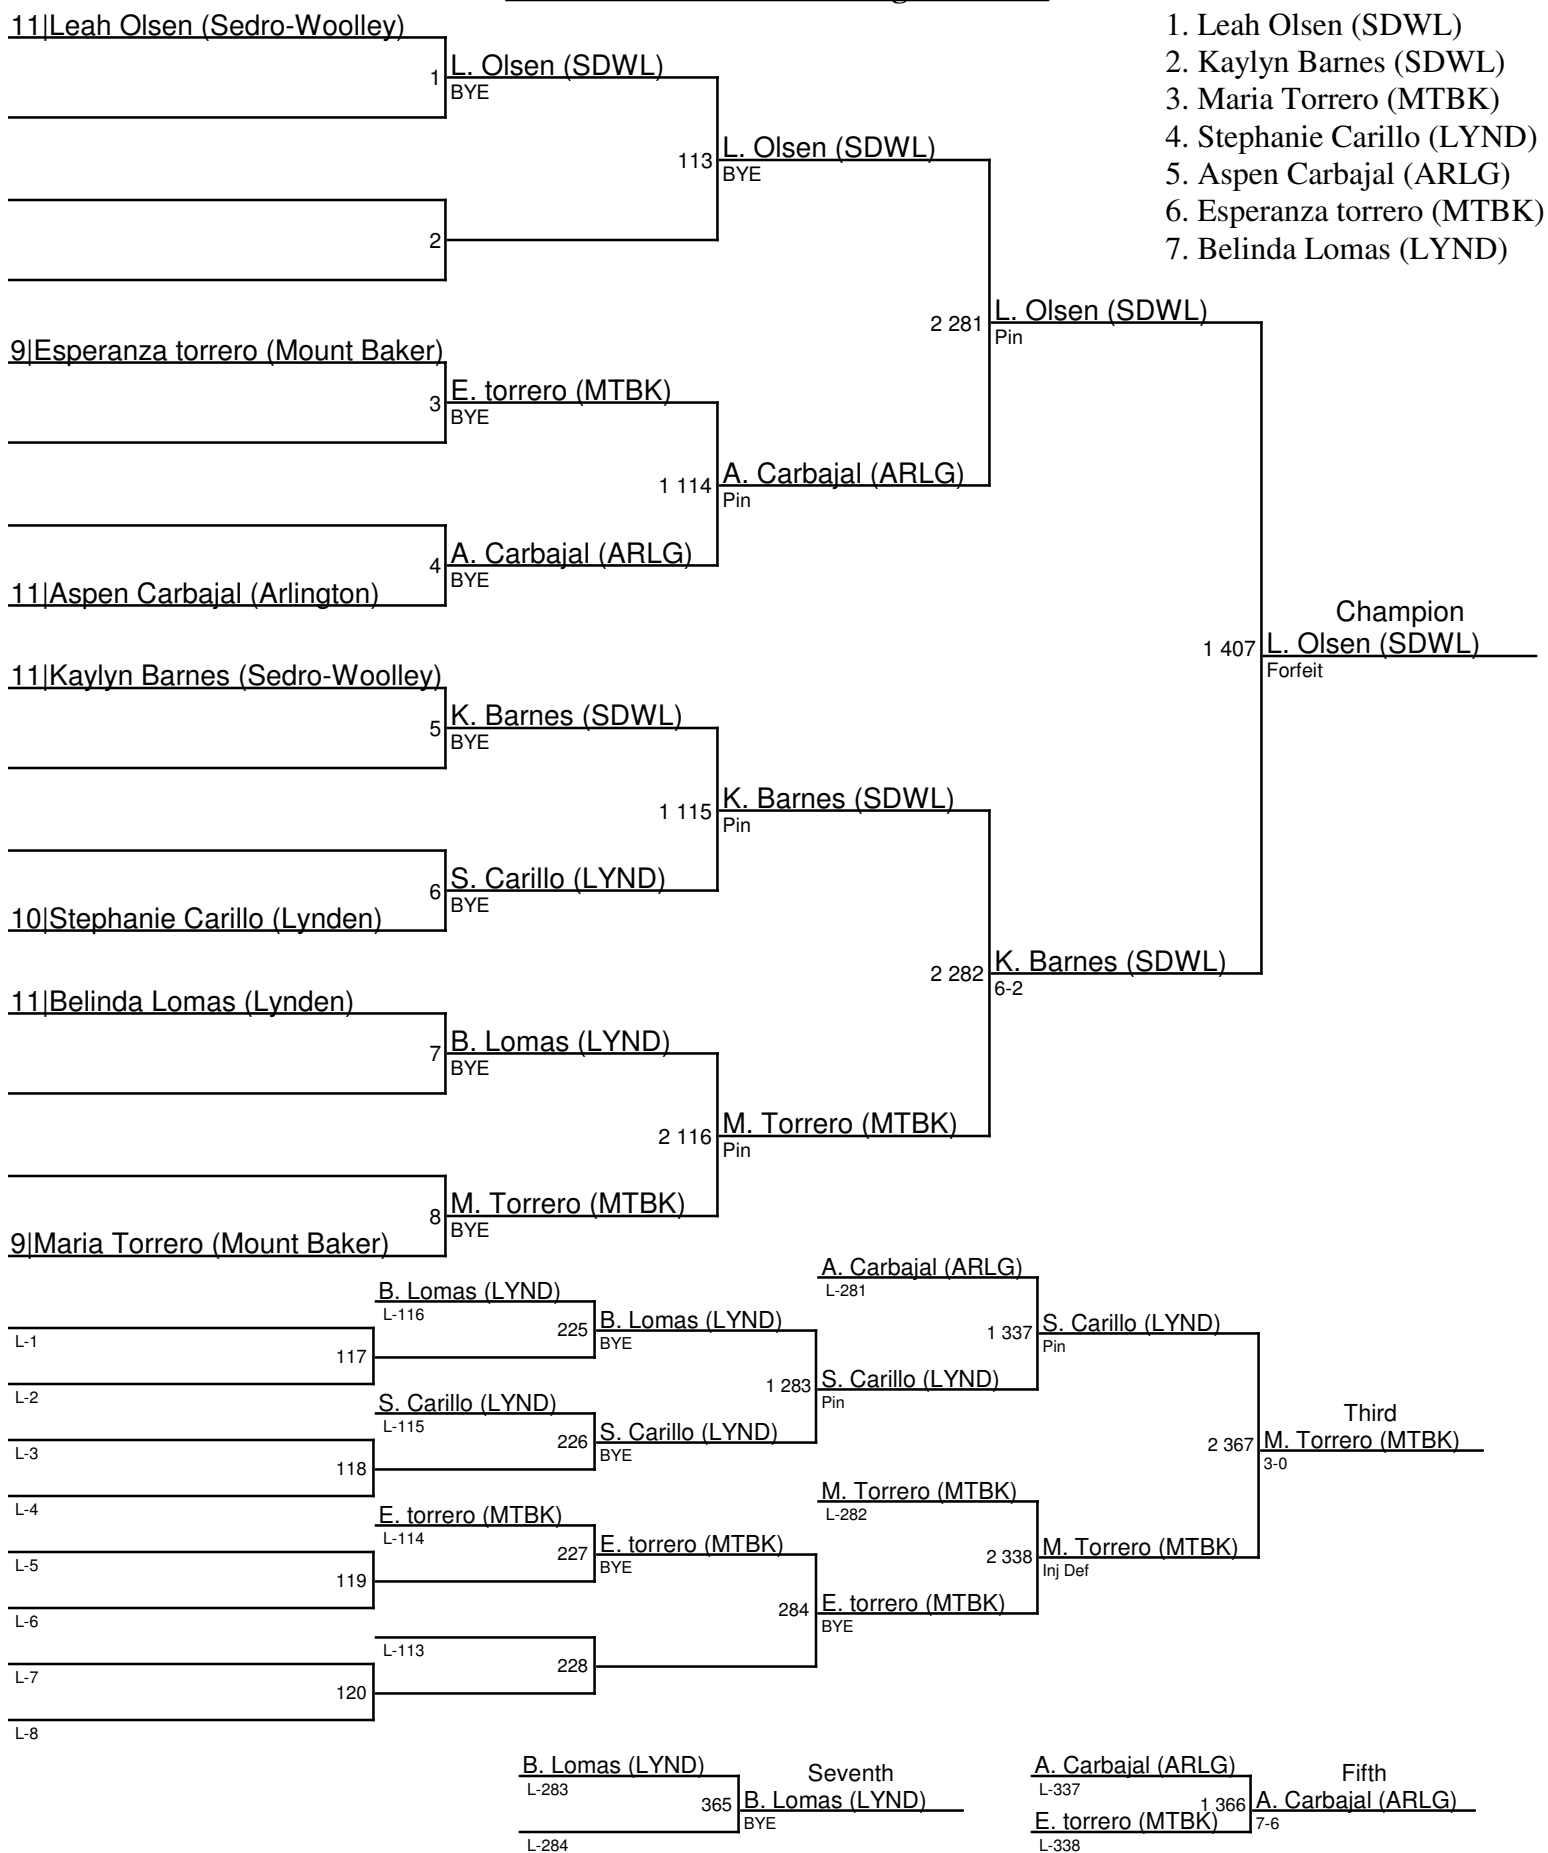

## 2016 District 1 Girls Sub-Regional / 100