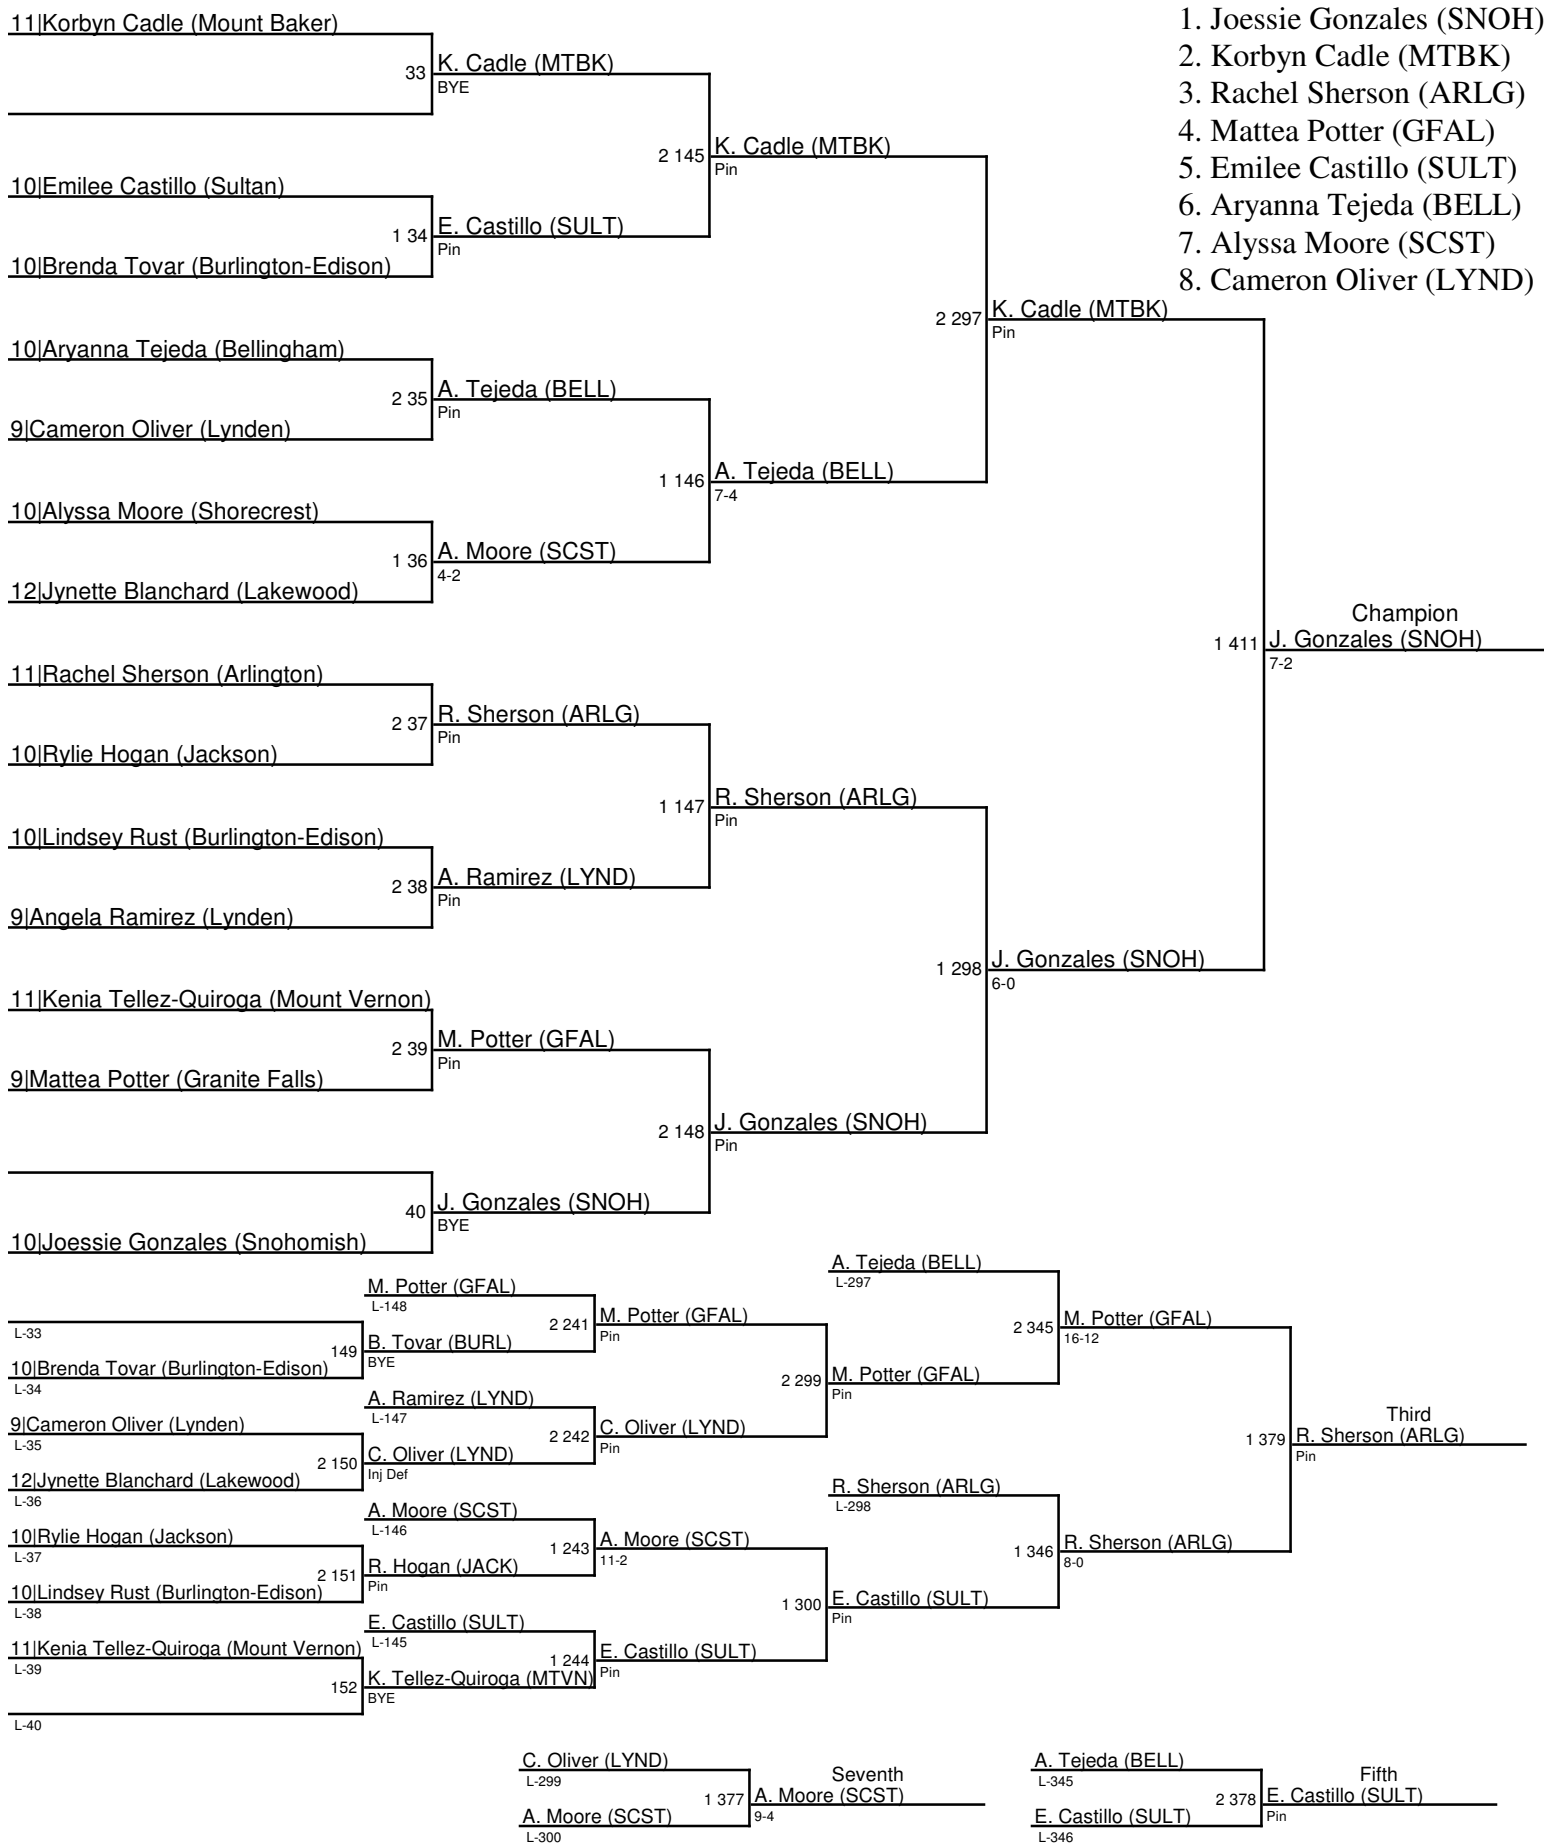

2016 District 1 Girls Sub-Regional / 120