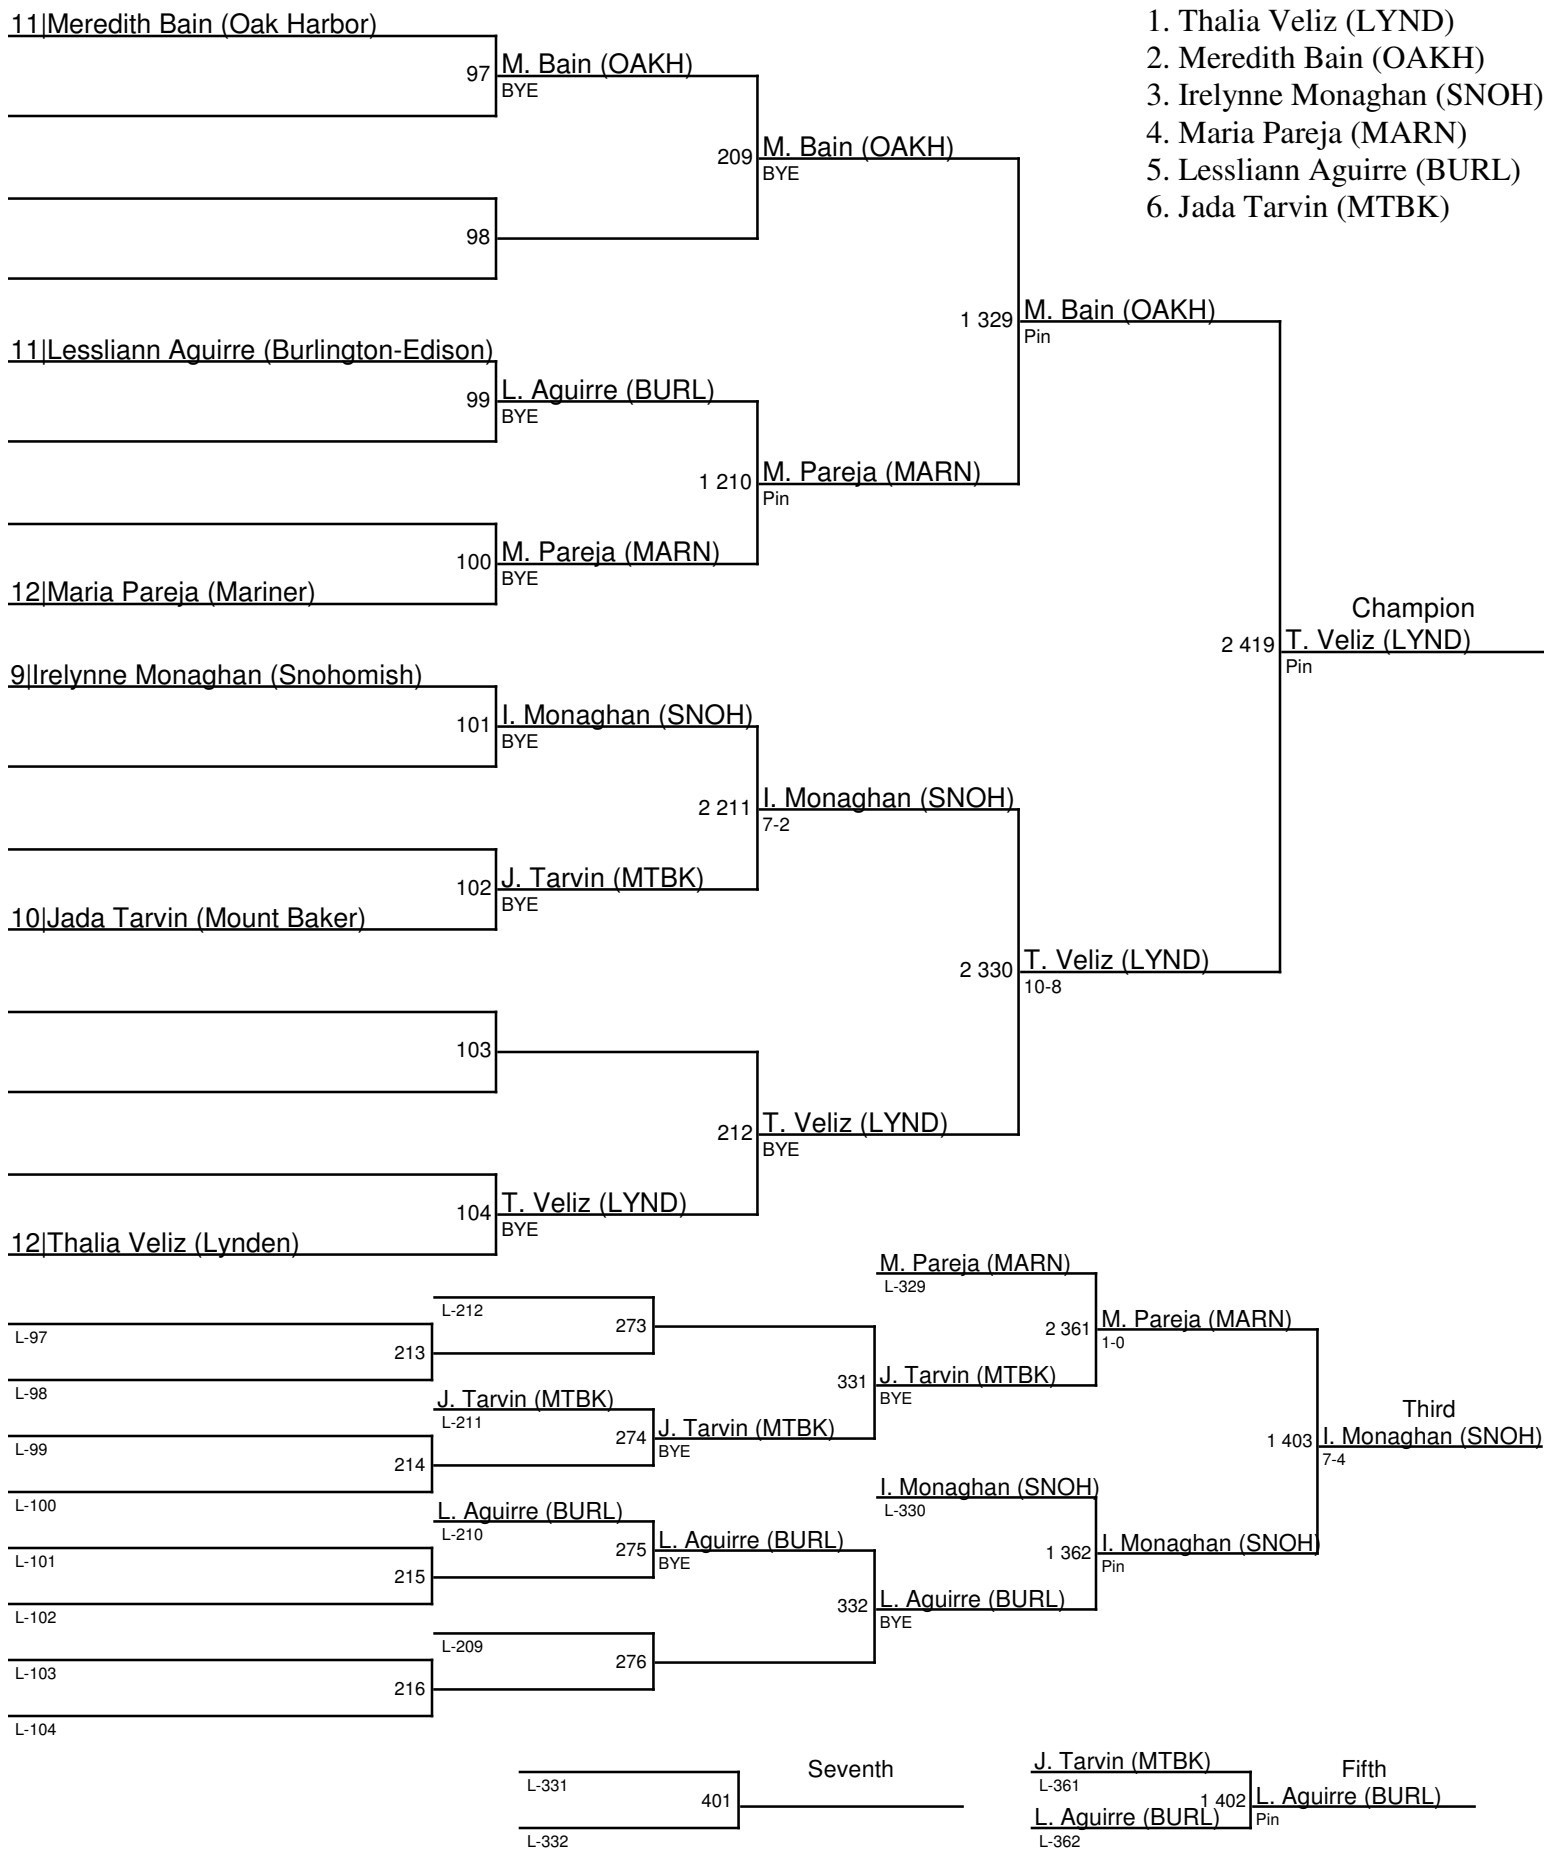

2016 District 1 Girls Sub-Regional / 190