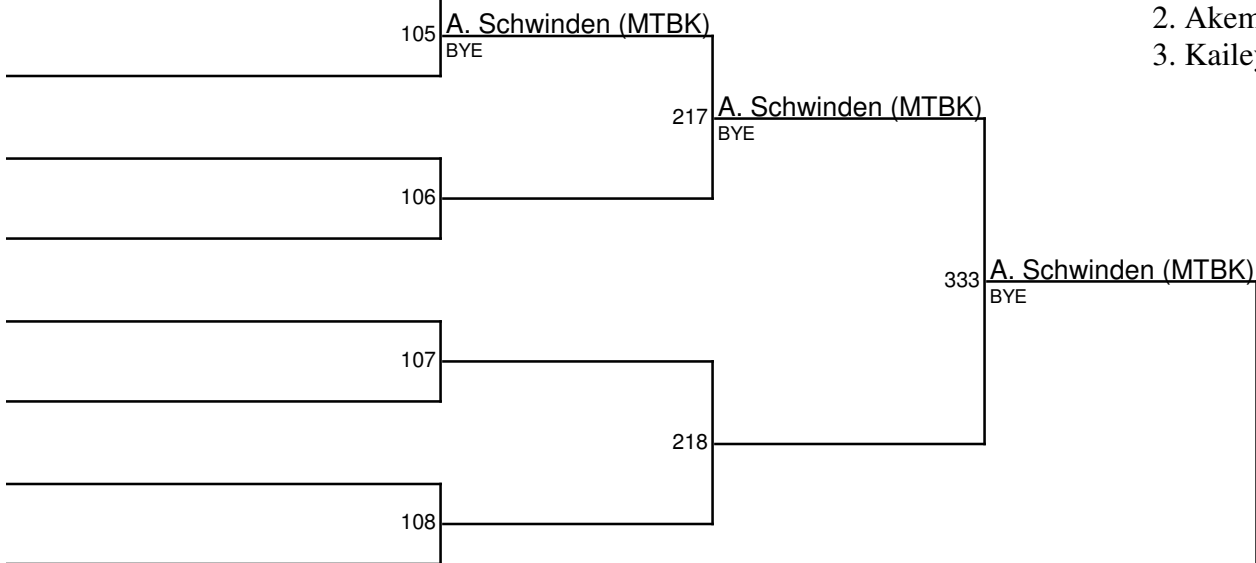

2016 District 1 Girls Sub-Regional / 235

12|Akemi Schwinden (Mount Baker)

1. Jailee Mercedes (STWD)
2. Akemi Schwinden (MTBK)
3. Kailey Gee (LYND)