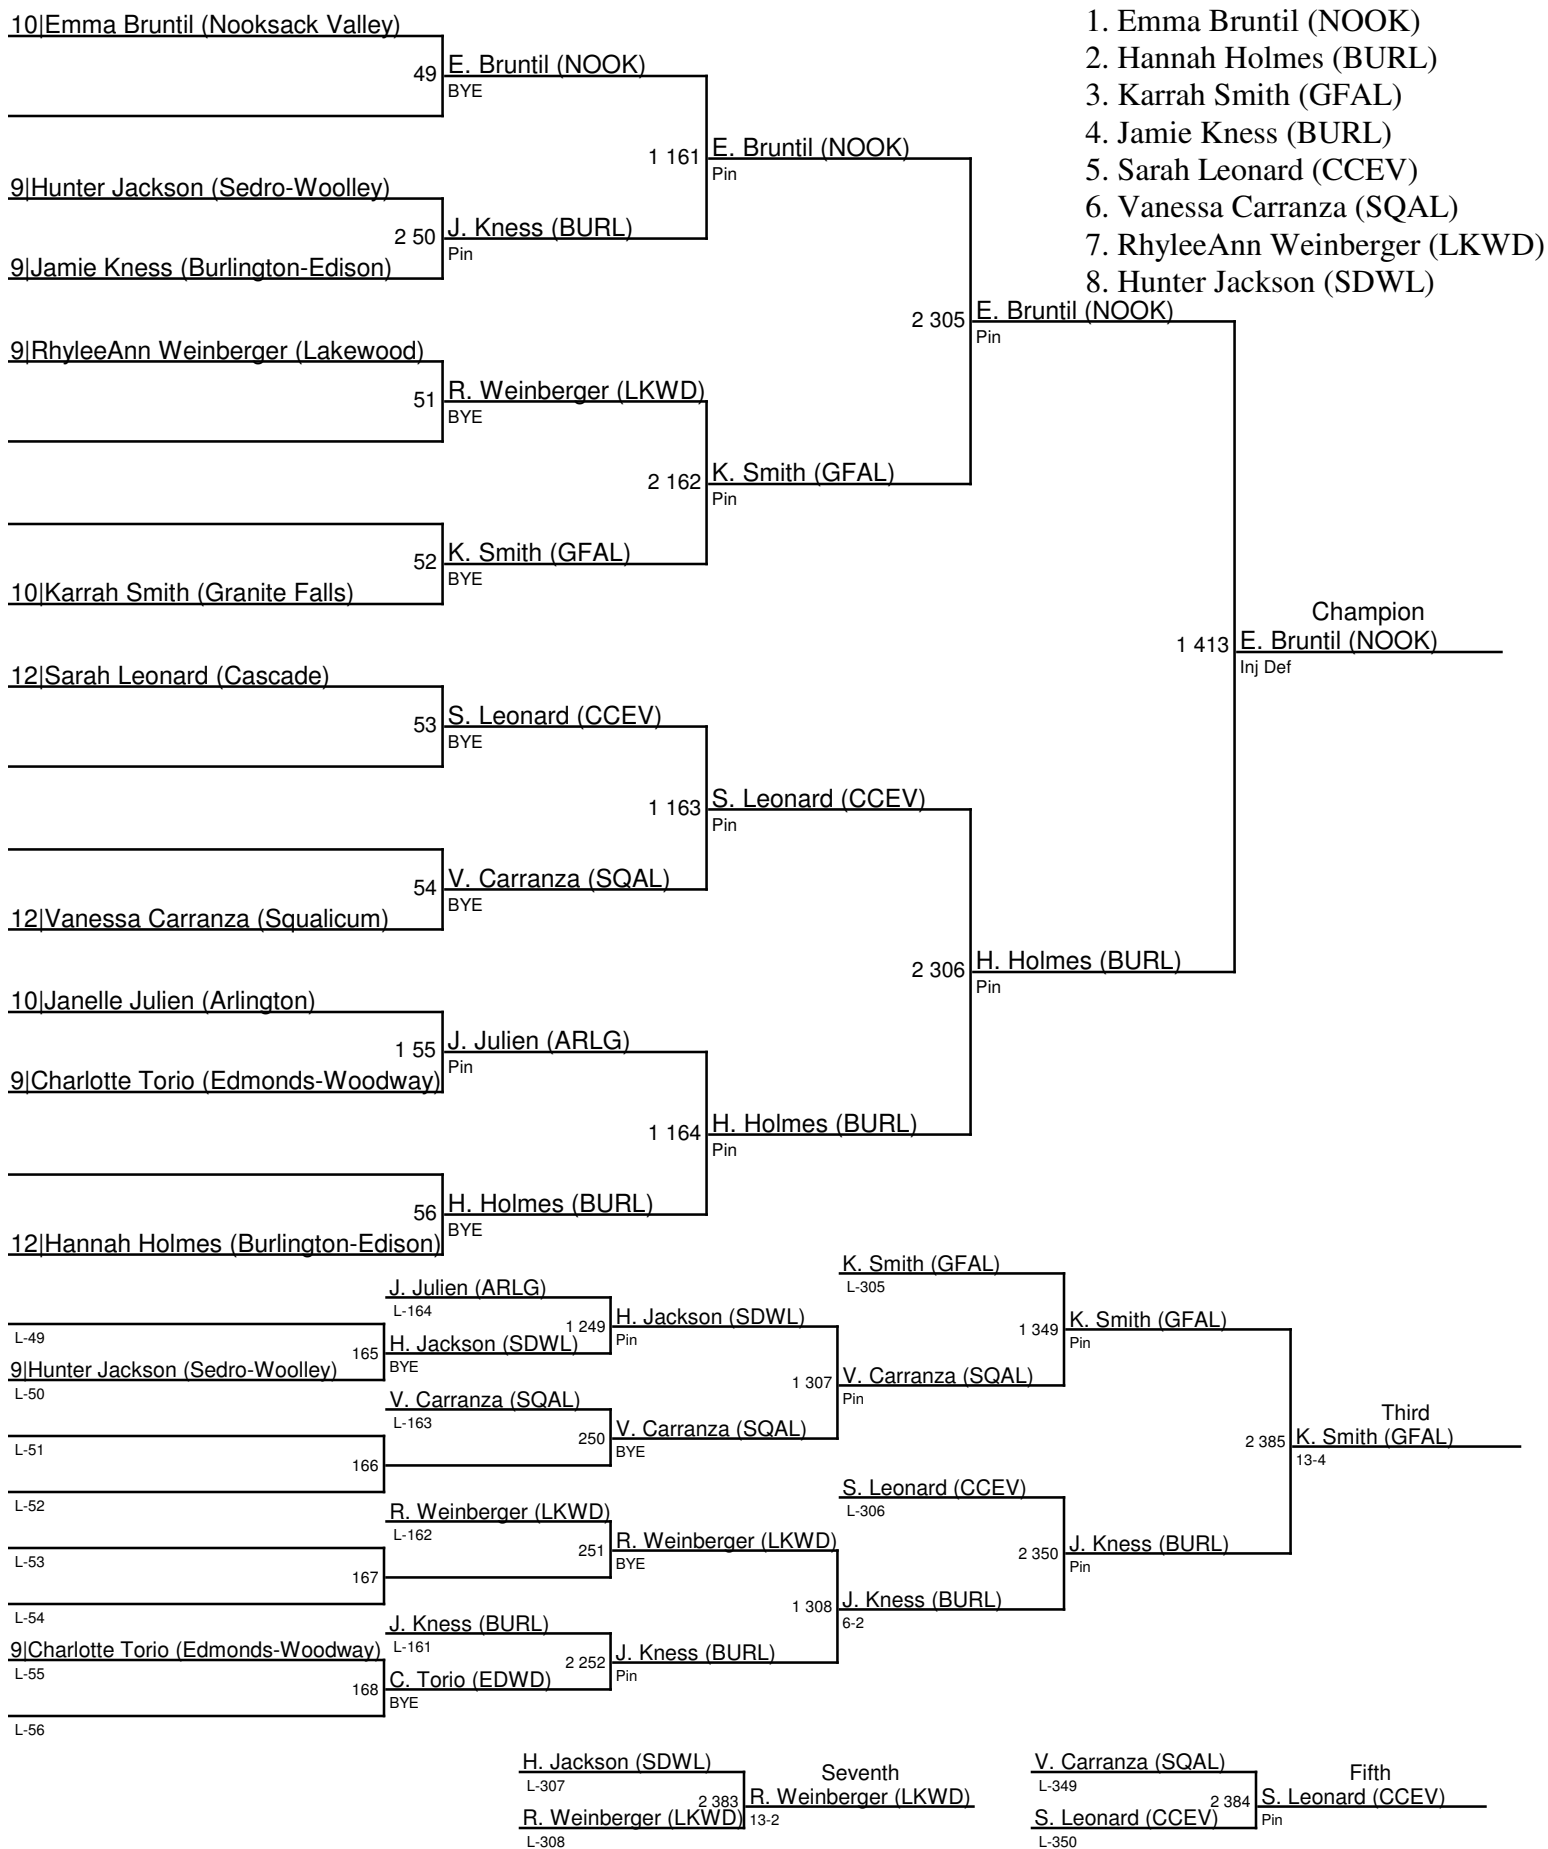

2016 District 1 Girls Sub-Regional / 130