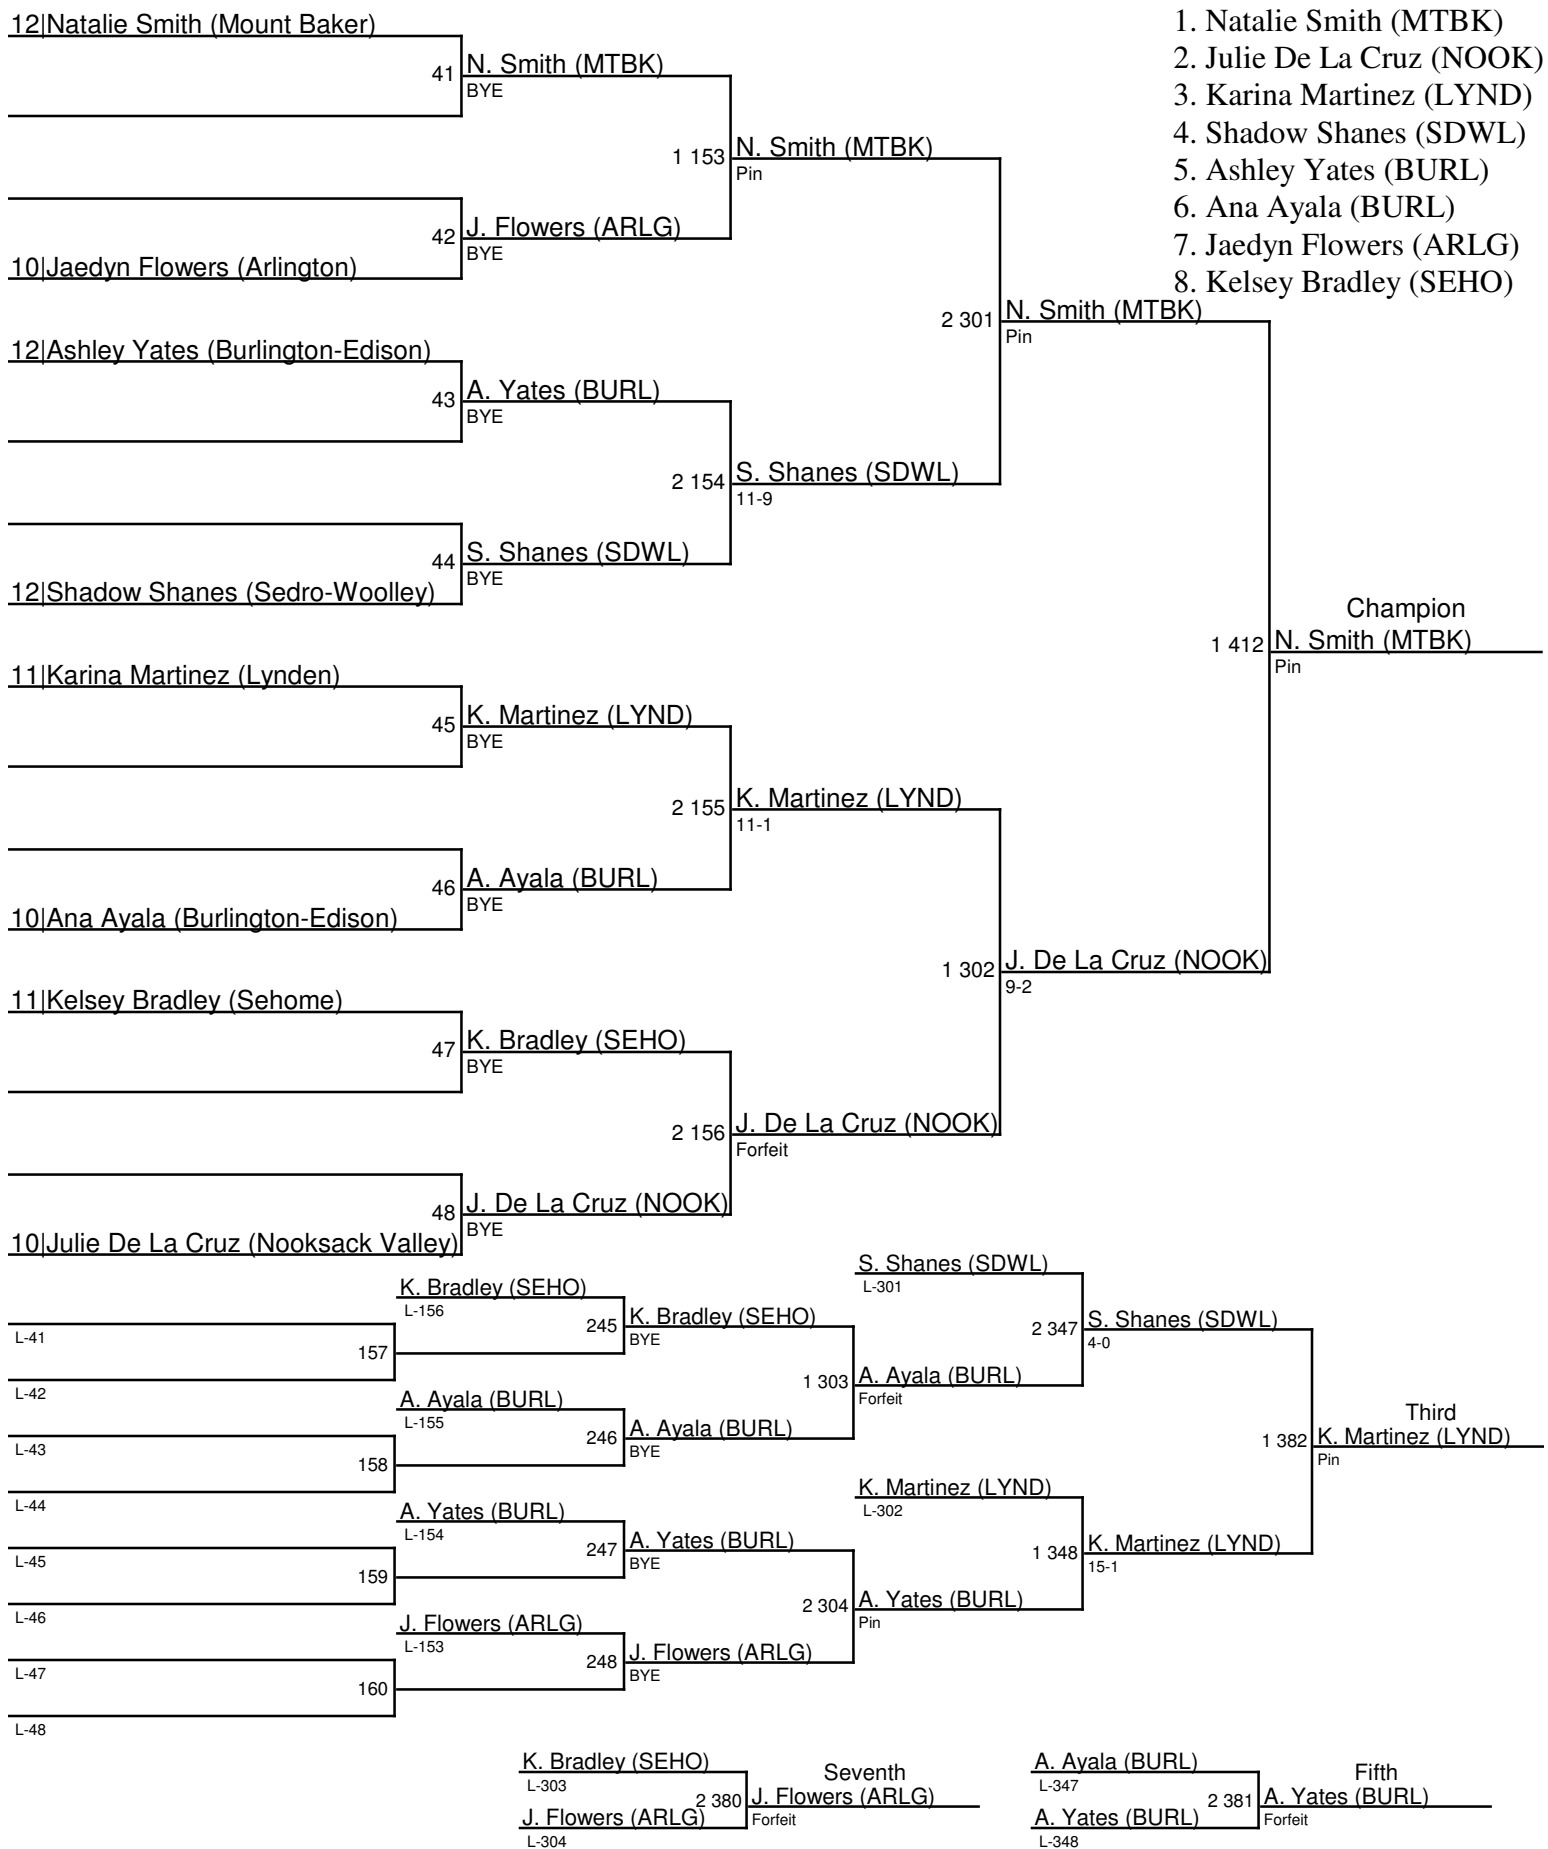

2016 District 1 Girls Sub-Regional / 125