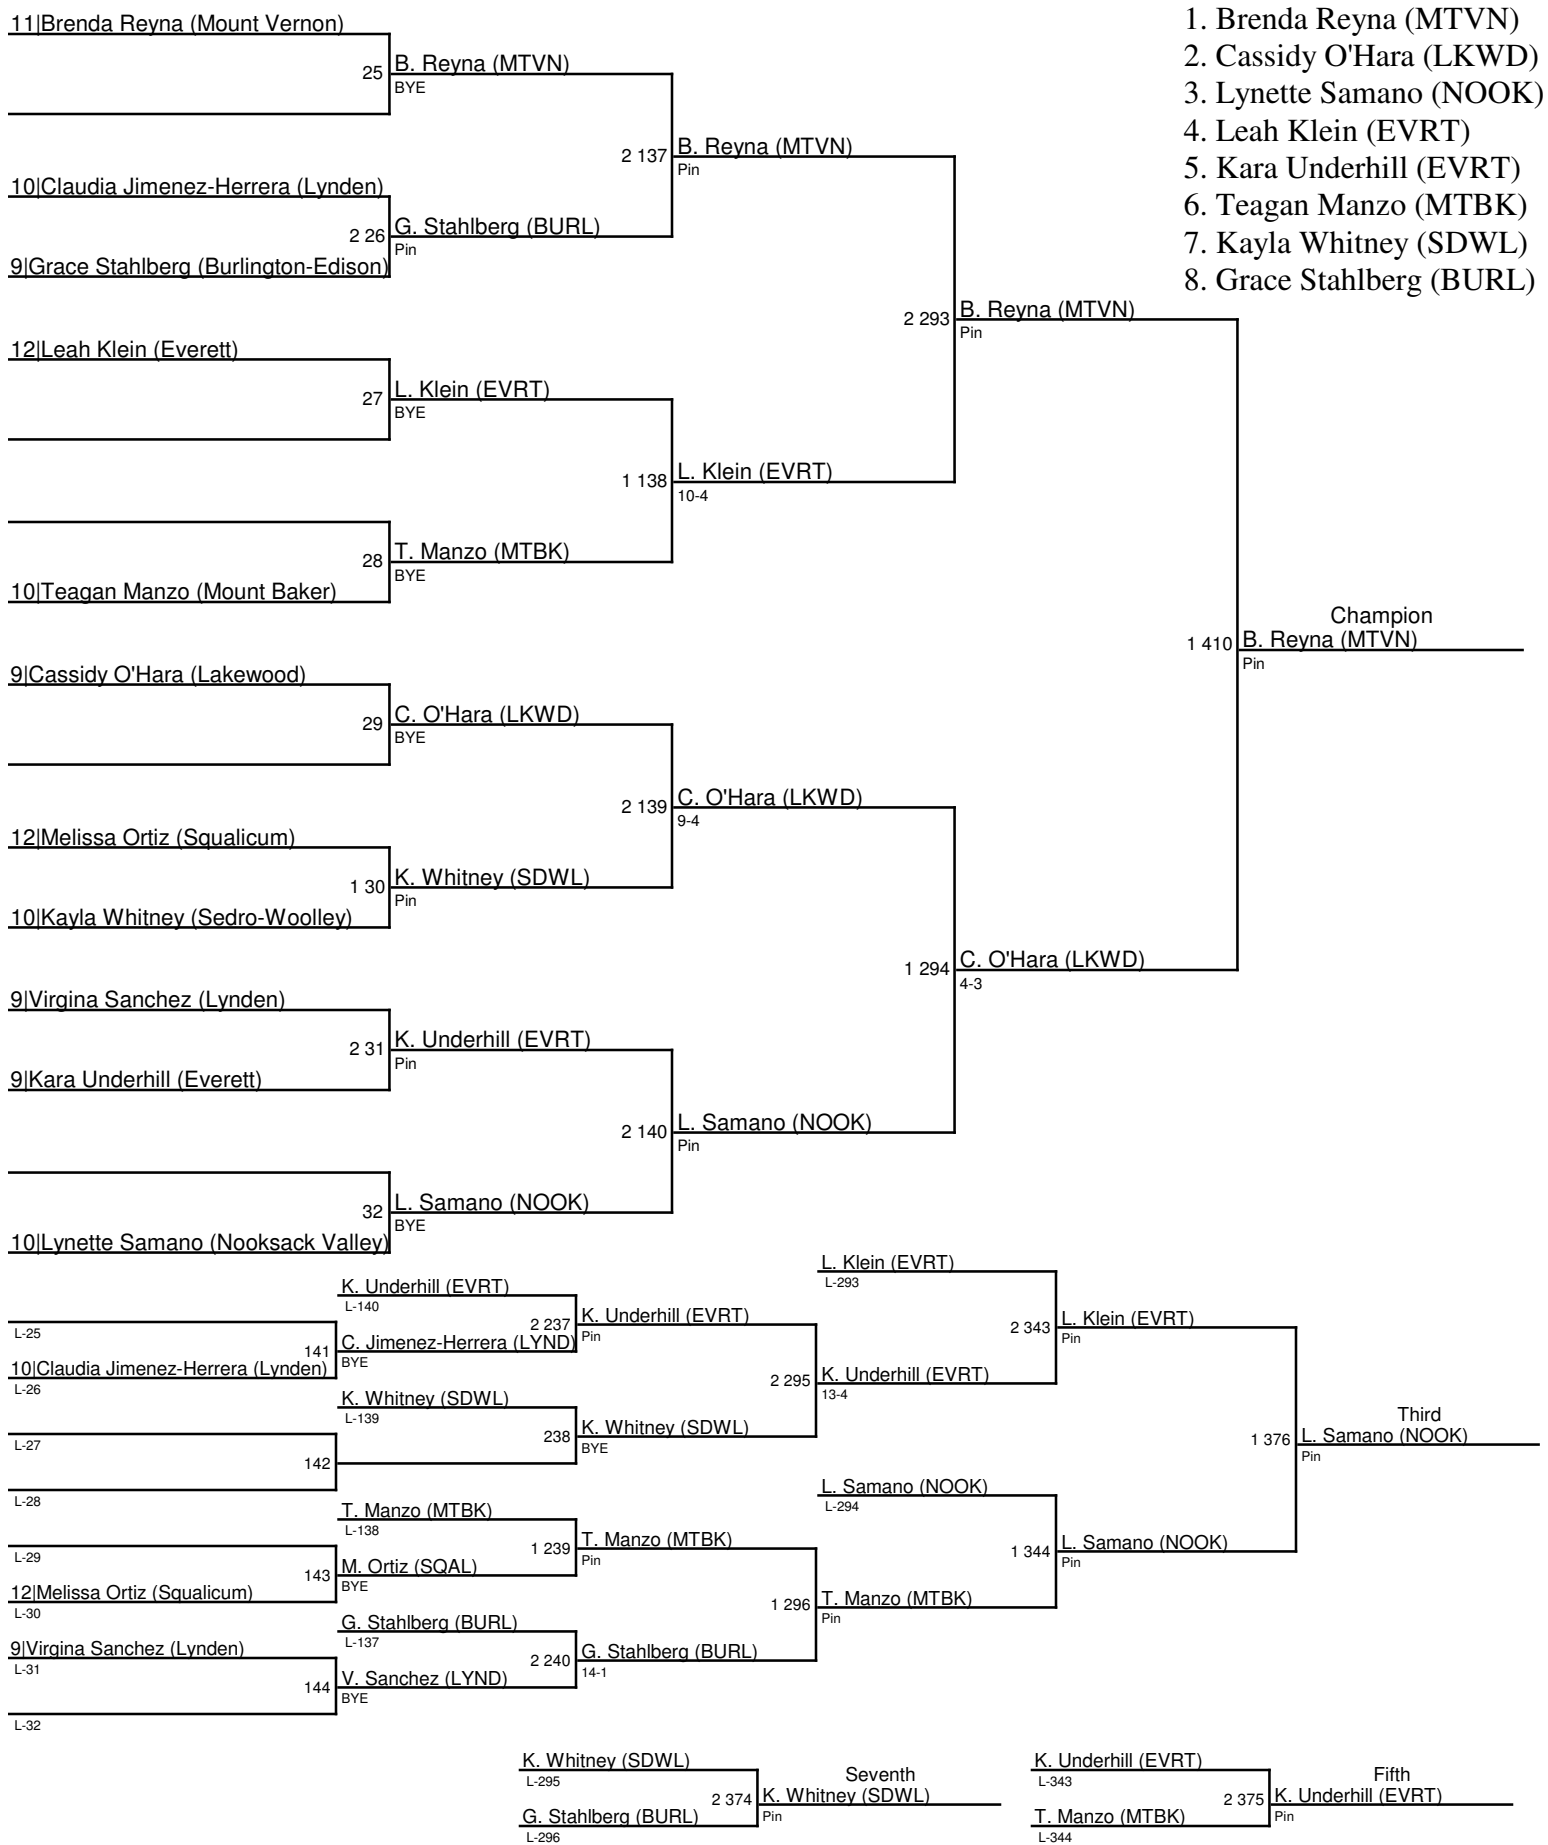

2016 District 1 Girls Sub-Regional / 115