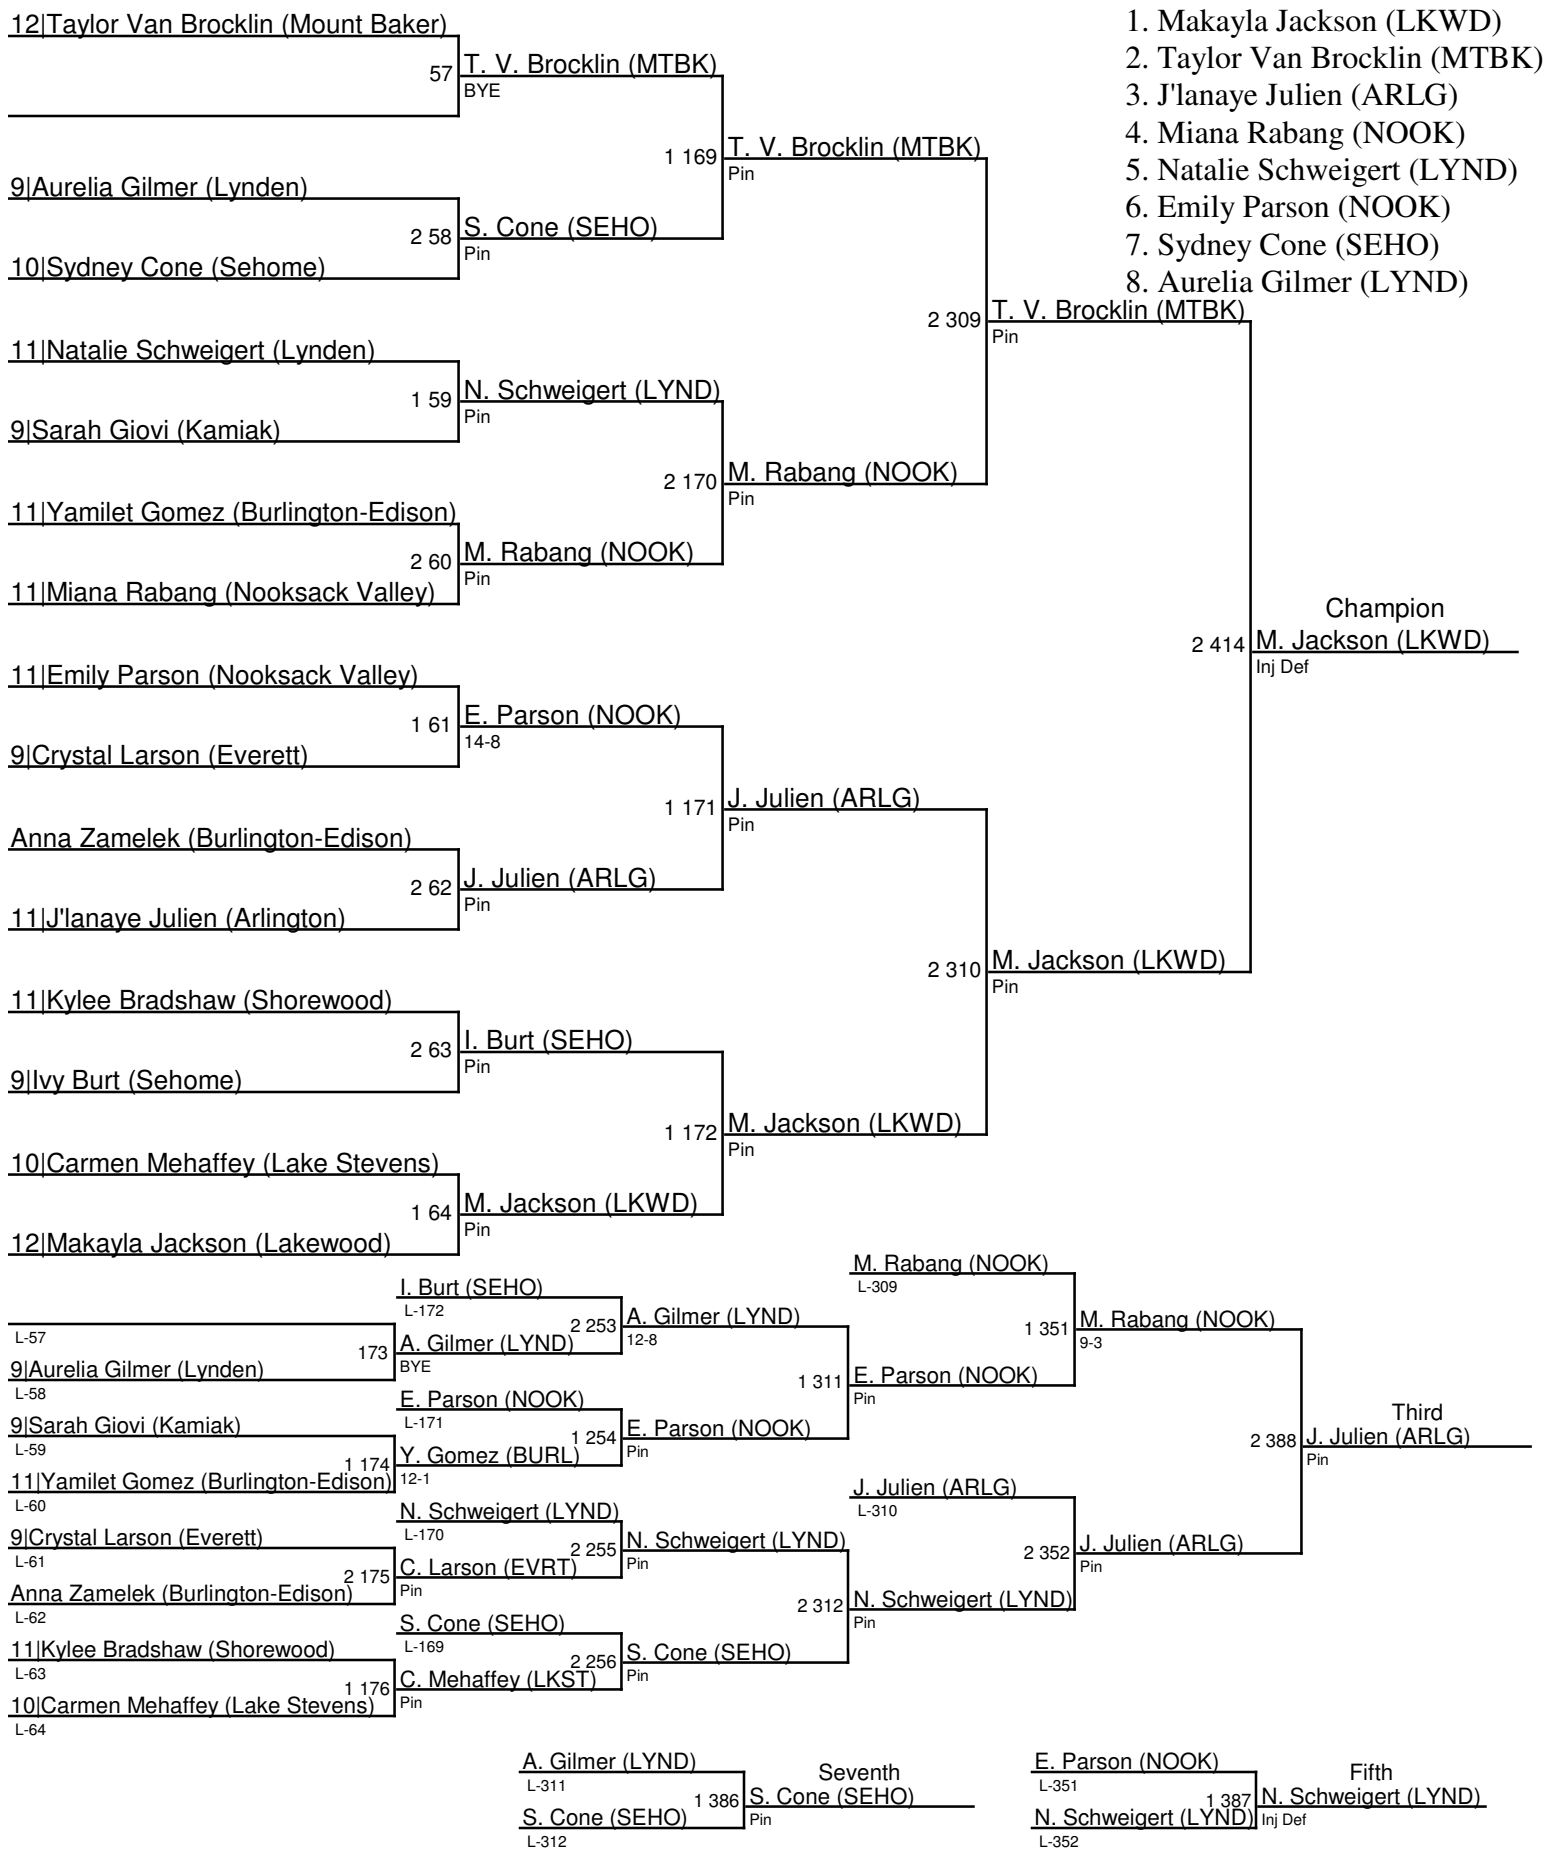

2016 District 1 Girls Sub-Regional / 135