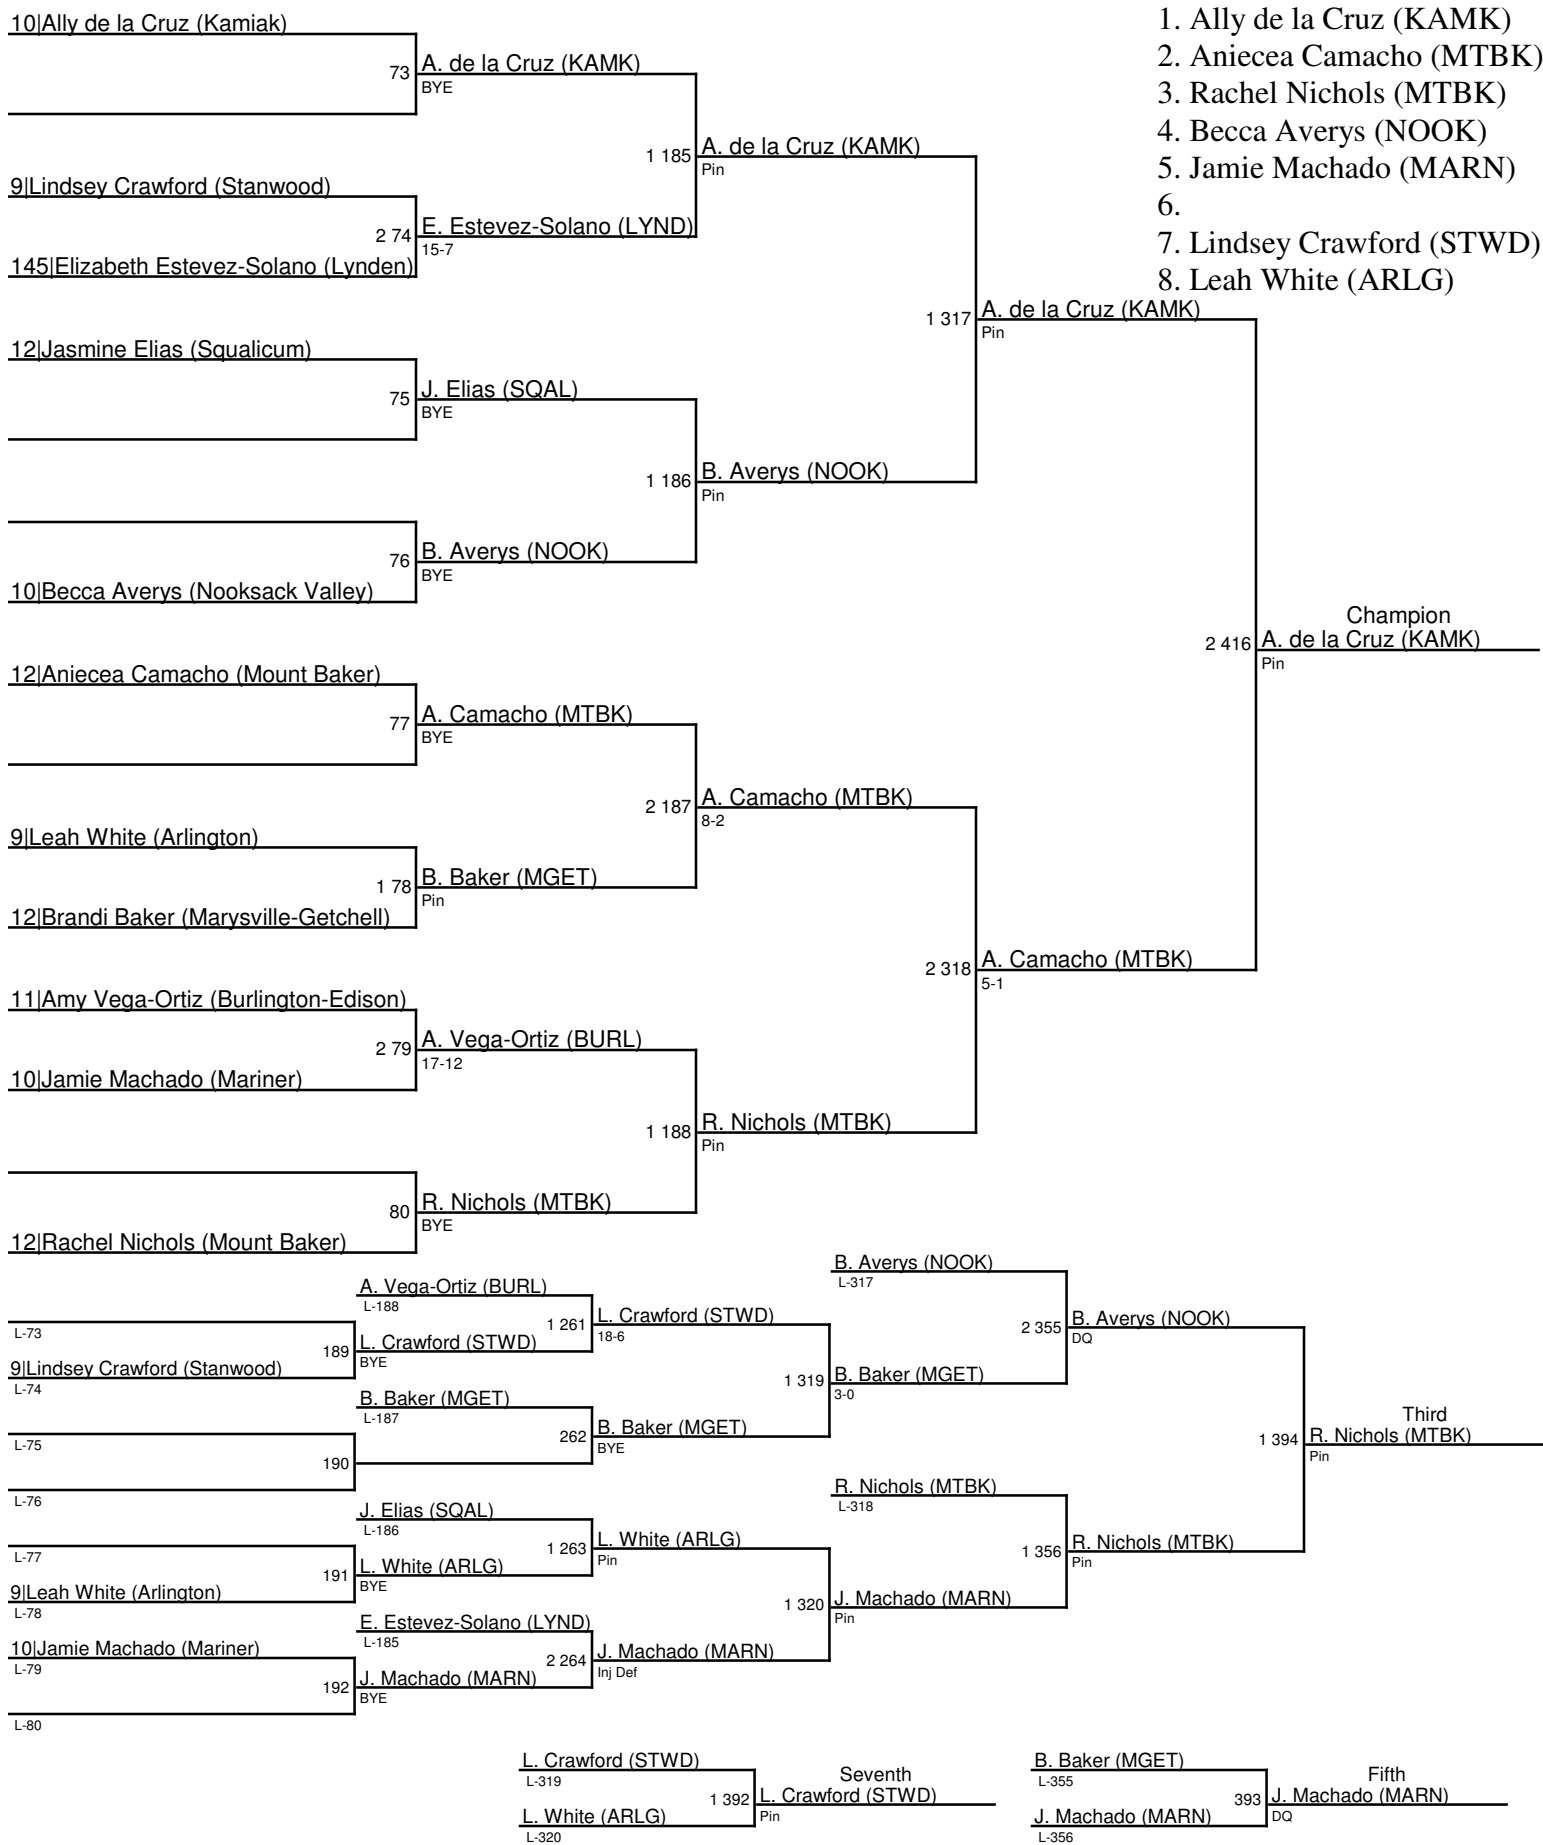

2016 District 1 Girls Sub-Regional / 145