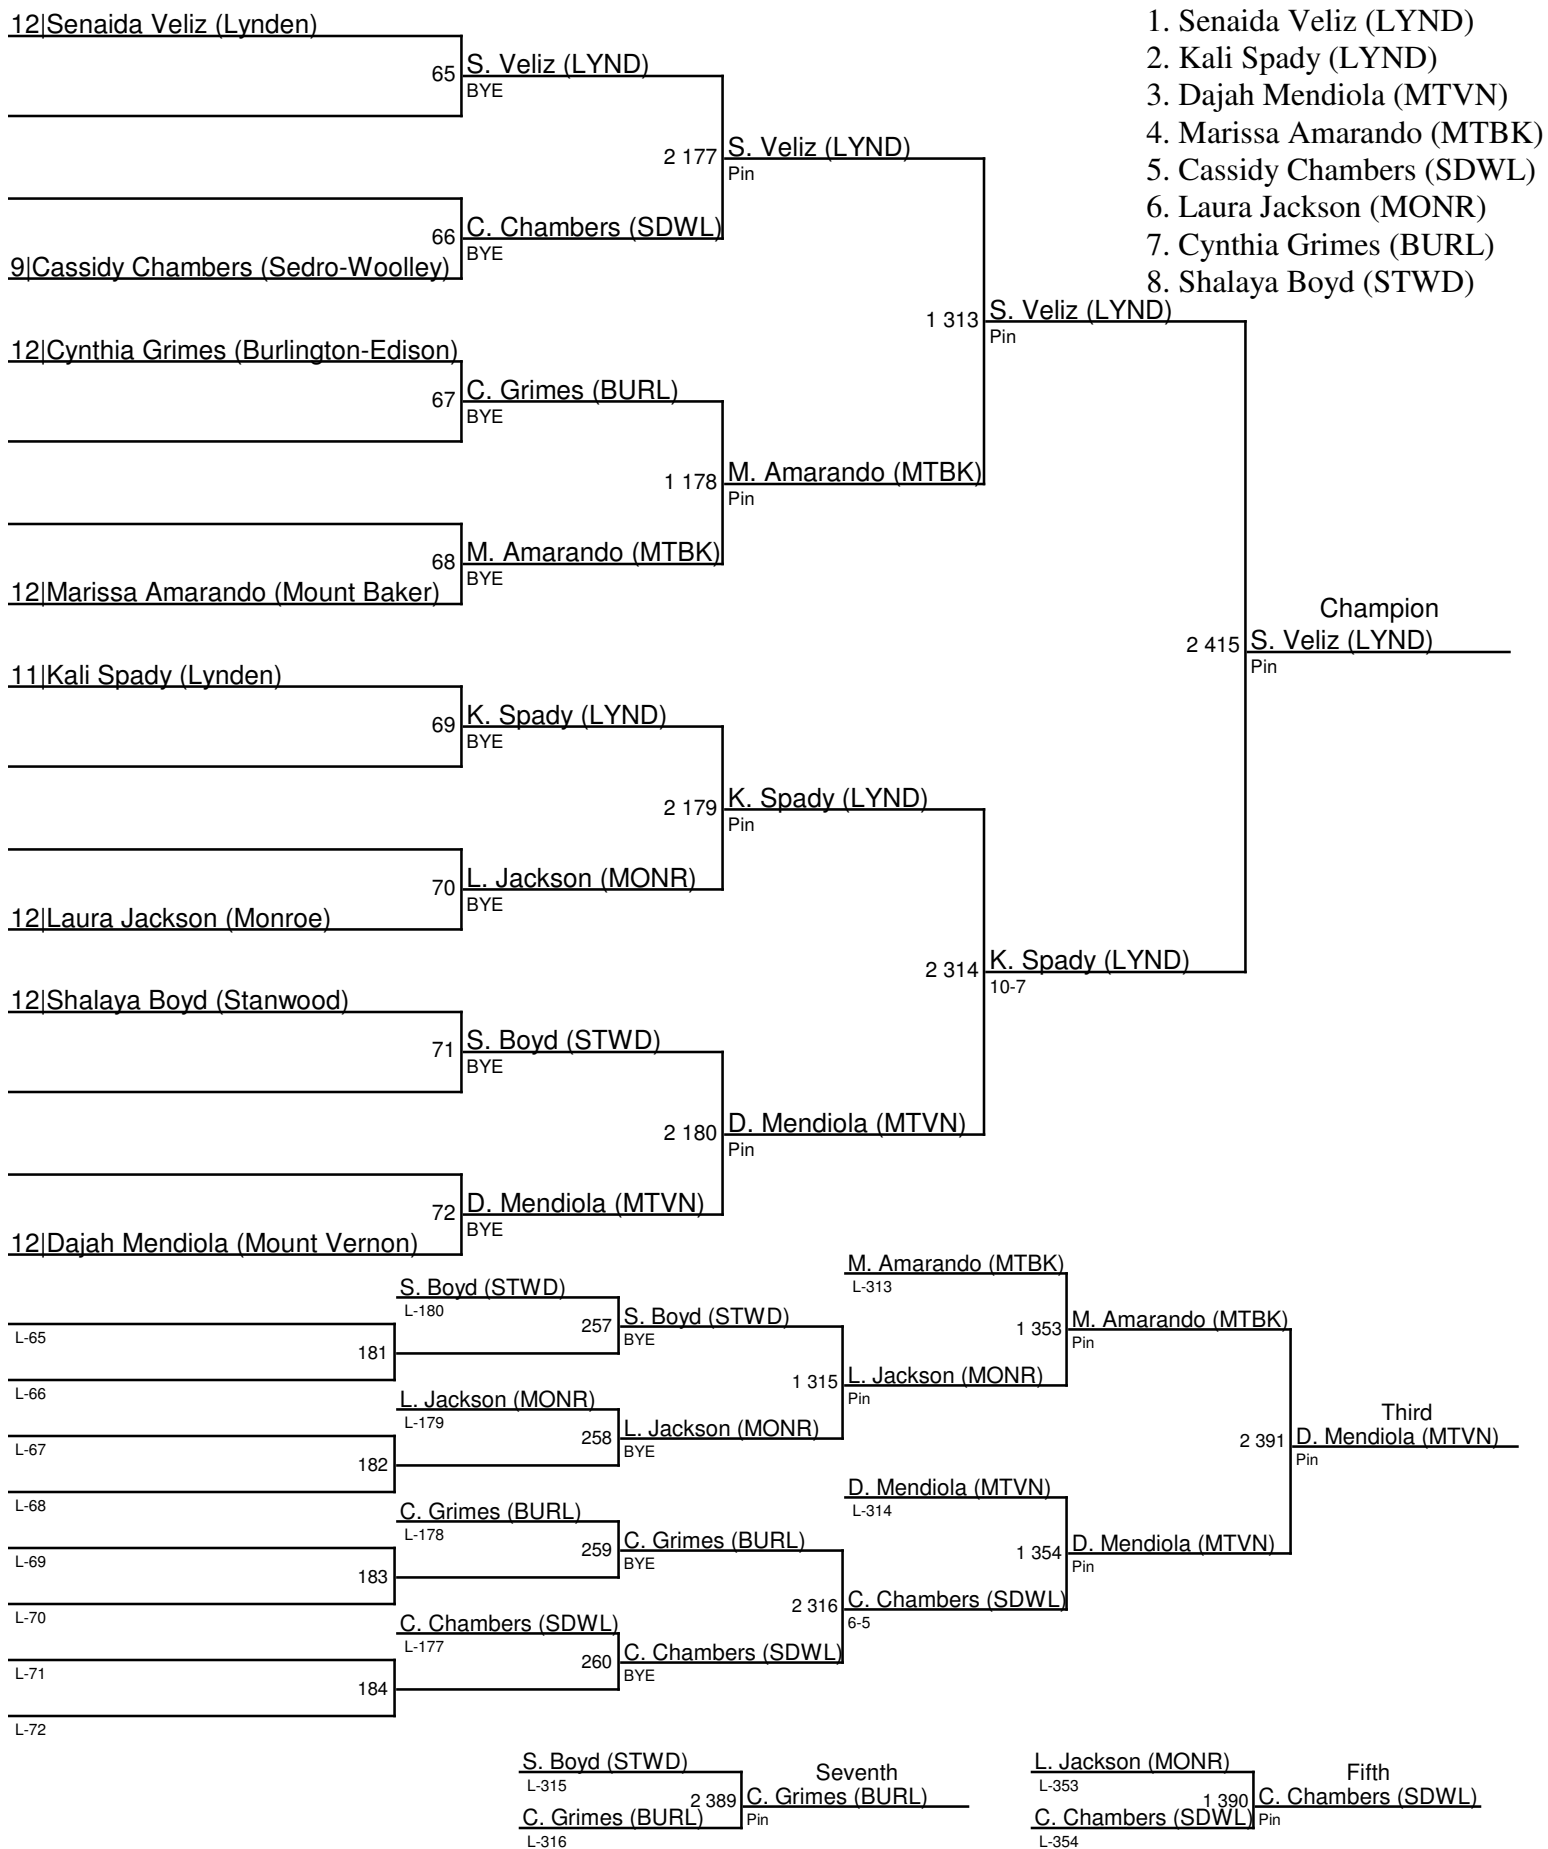

2016 District 1 Girls Sub-Regional / 140