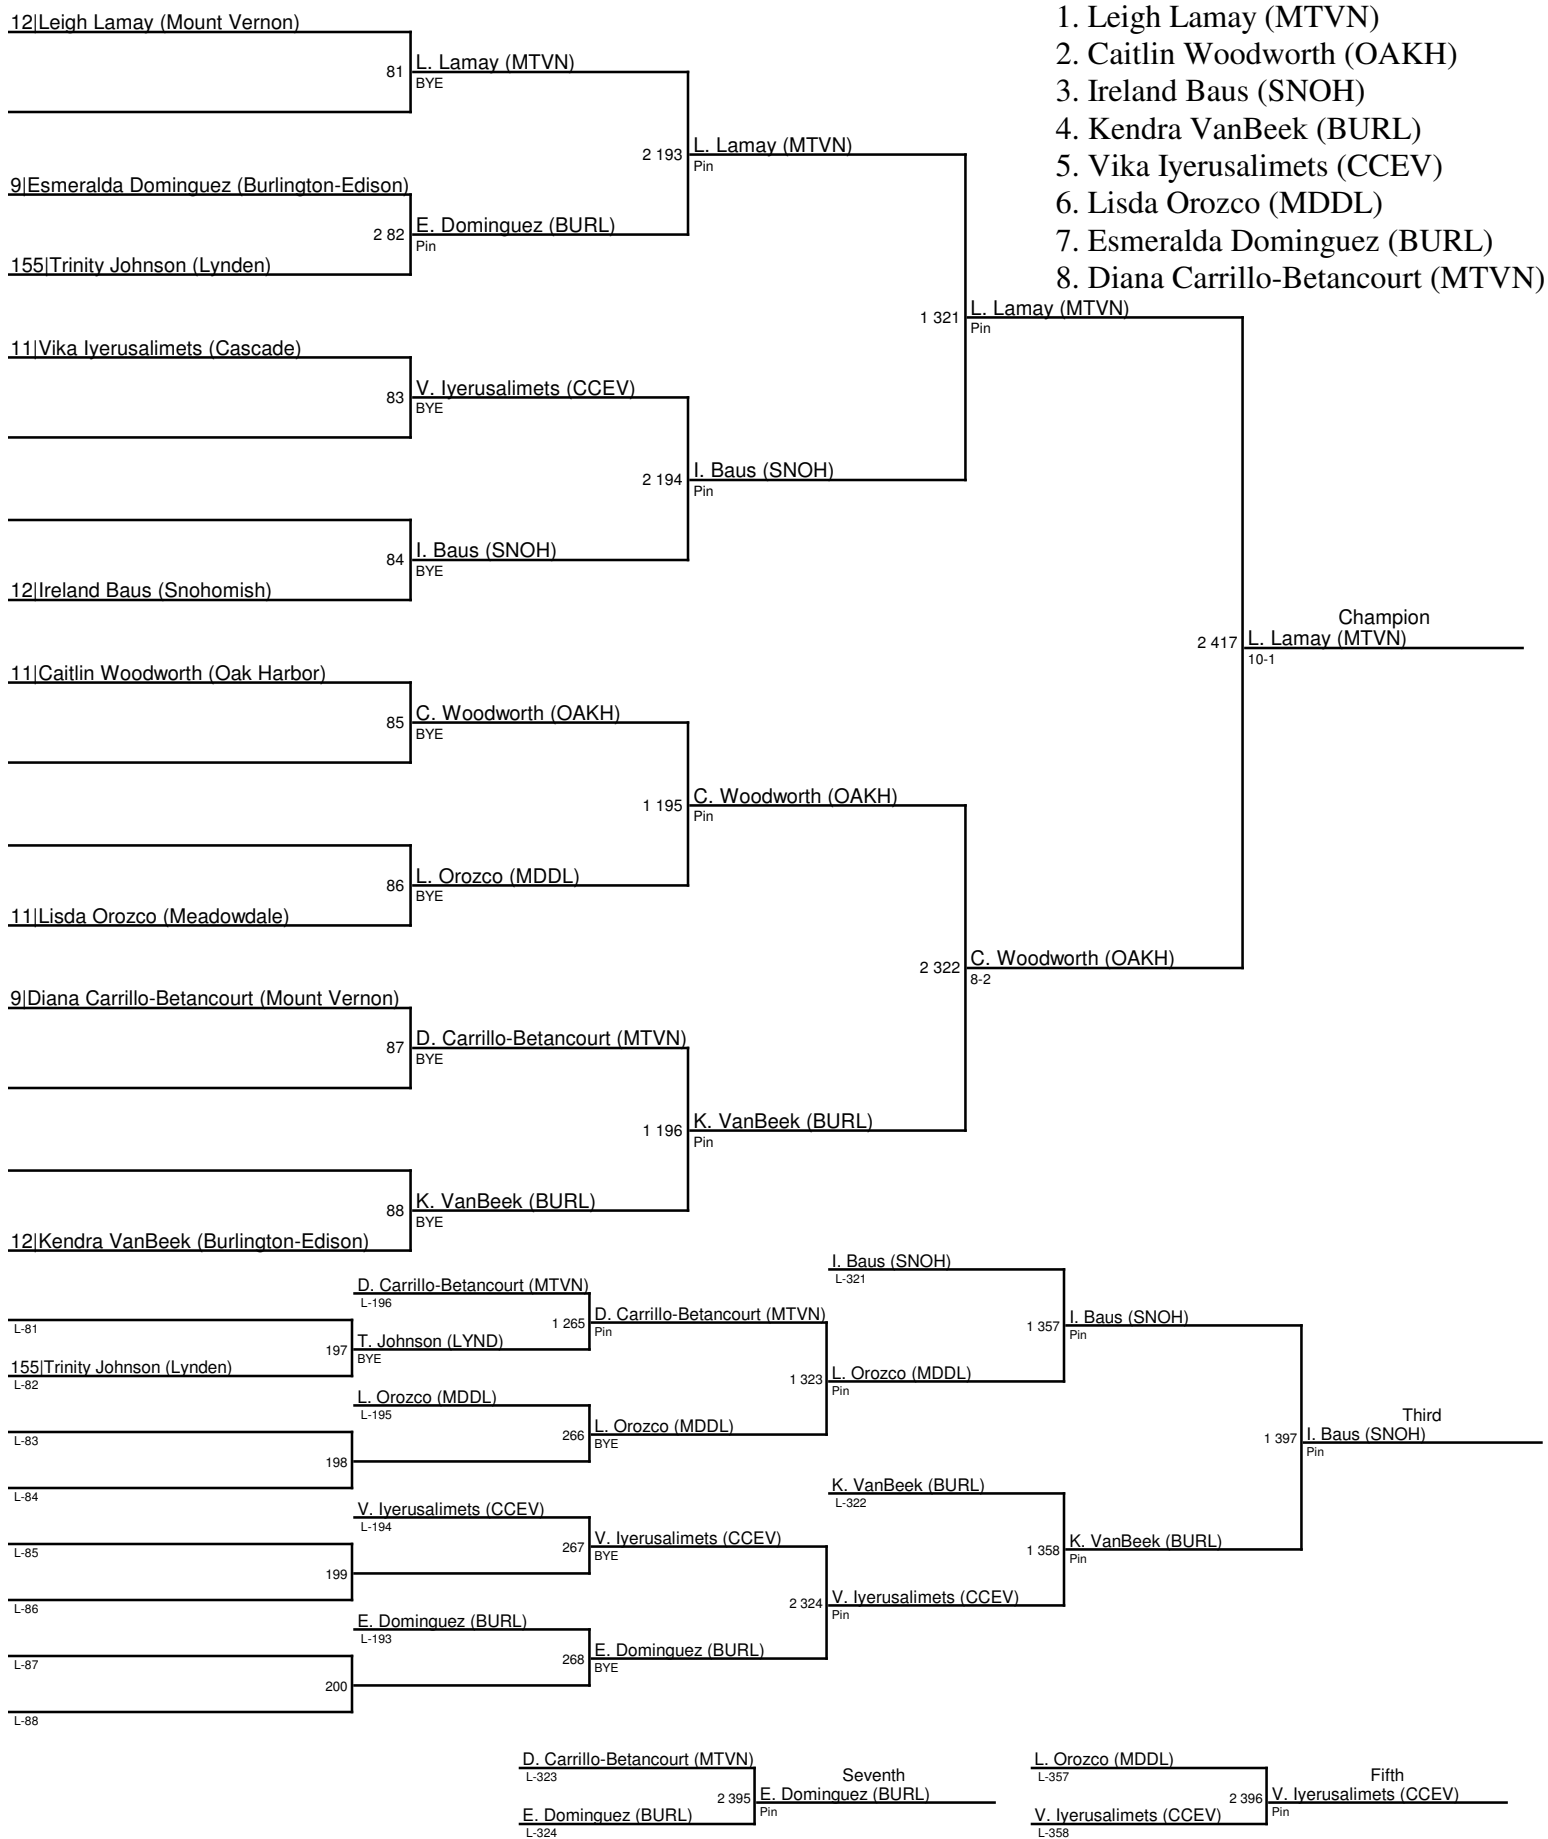

2016 District 1 Girls Sub-Regional / 155