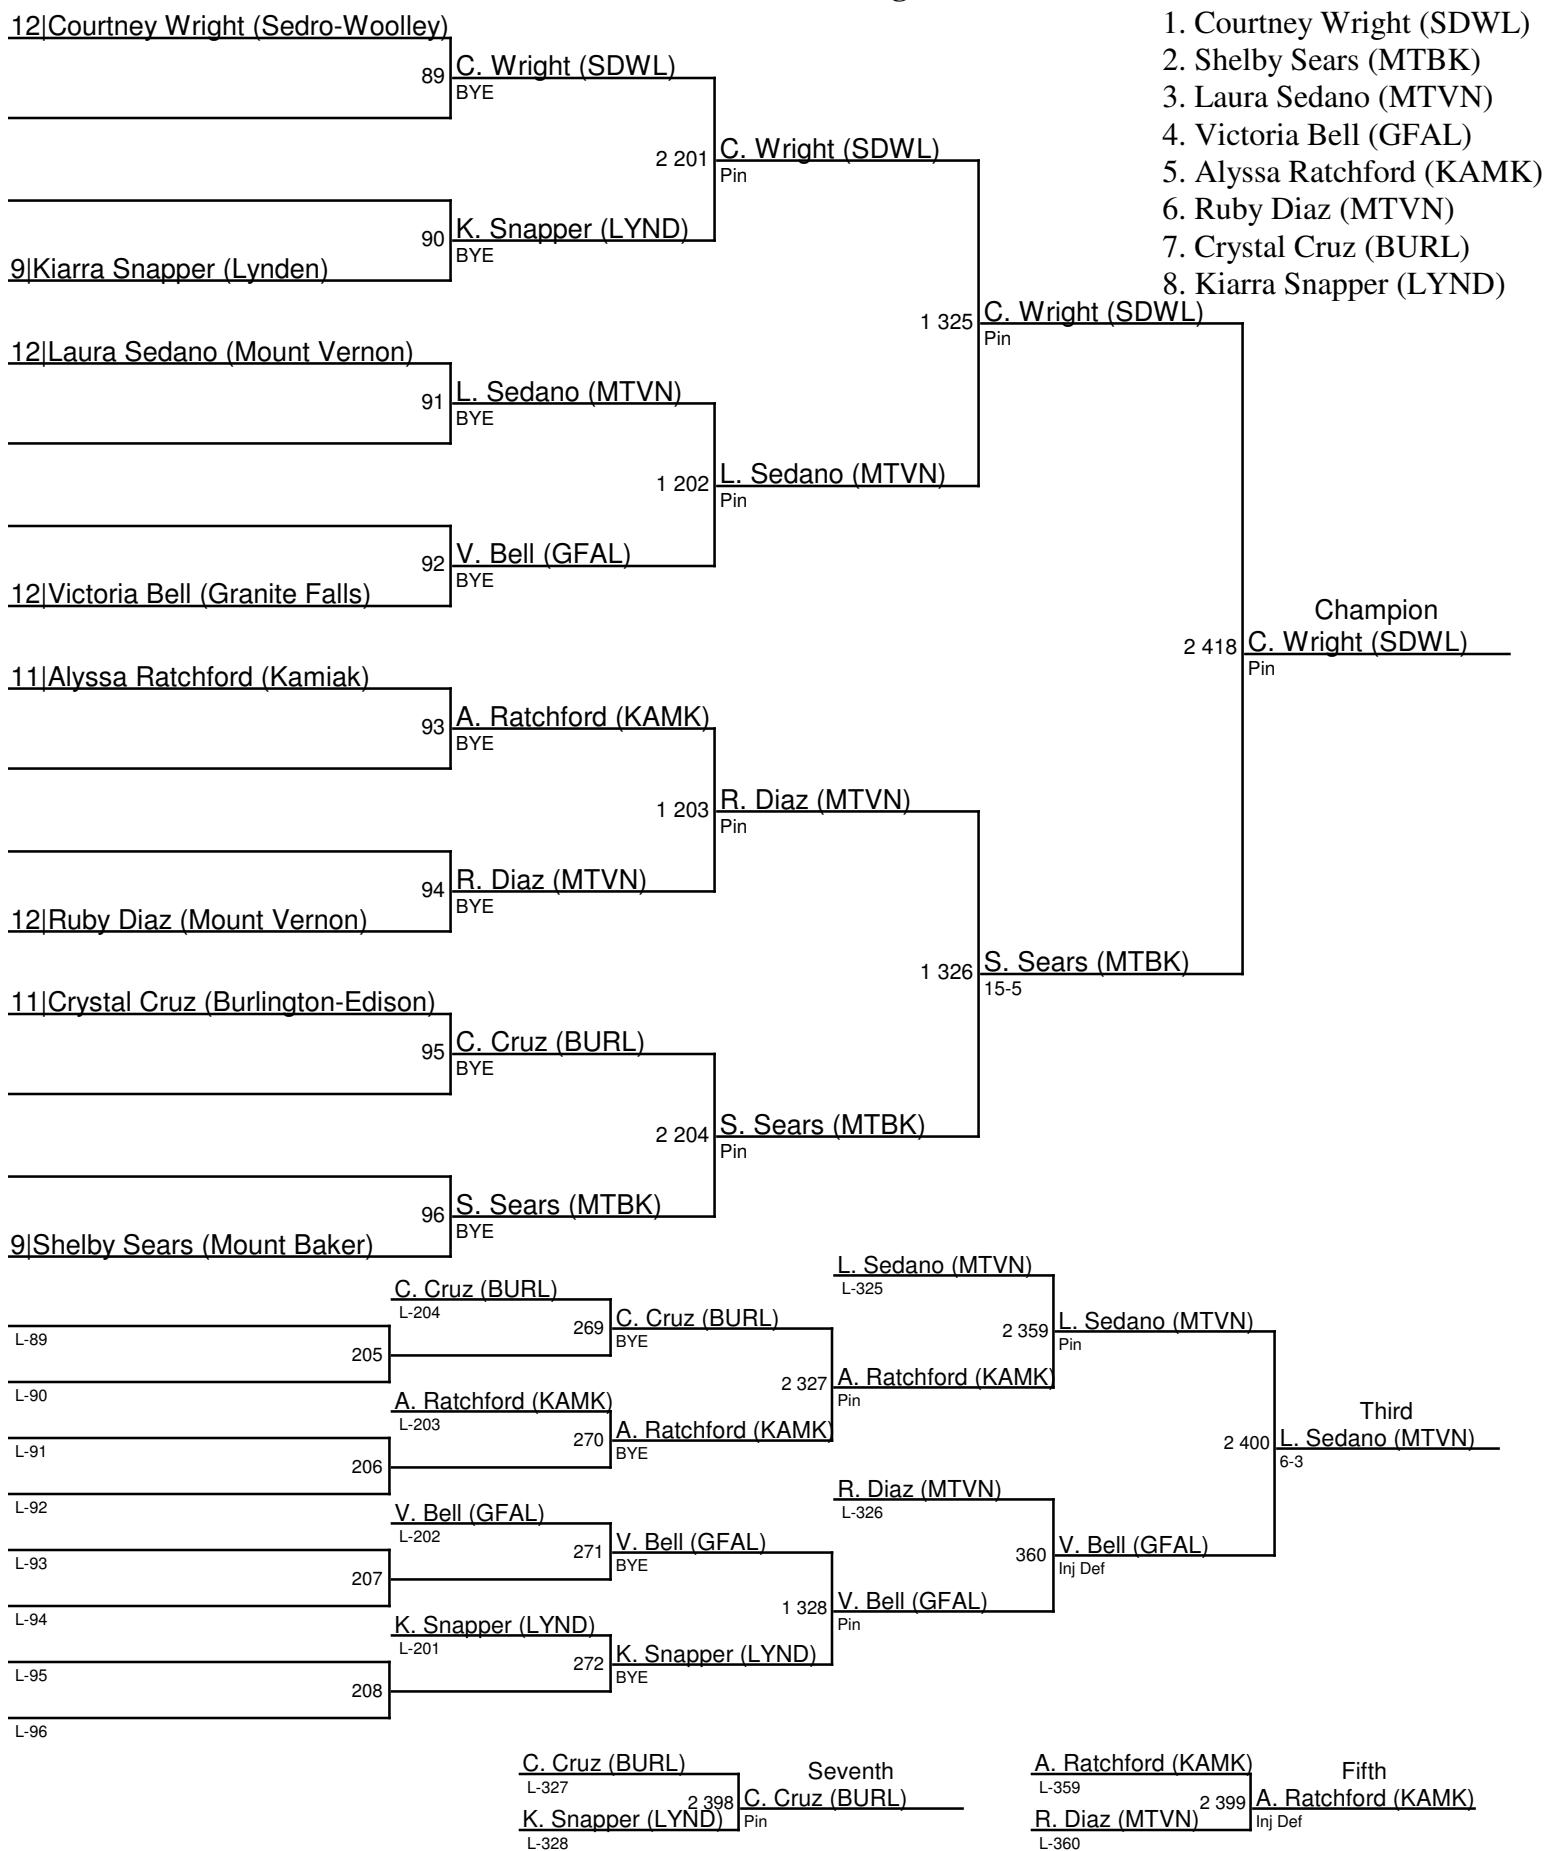

2016 District 1 Girls Sub-Regional / 170