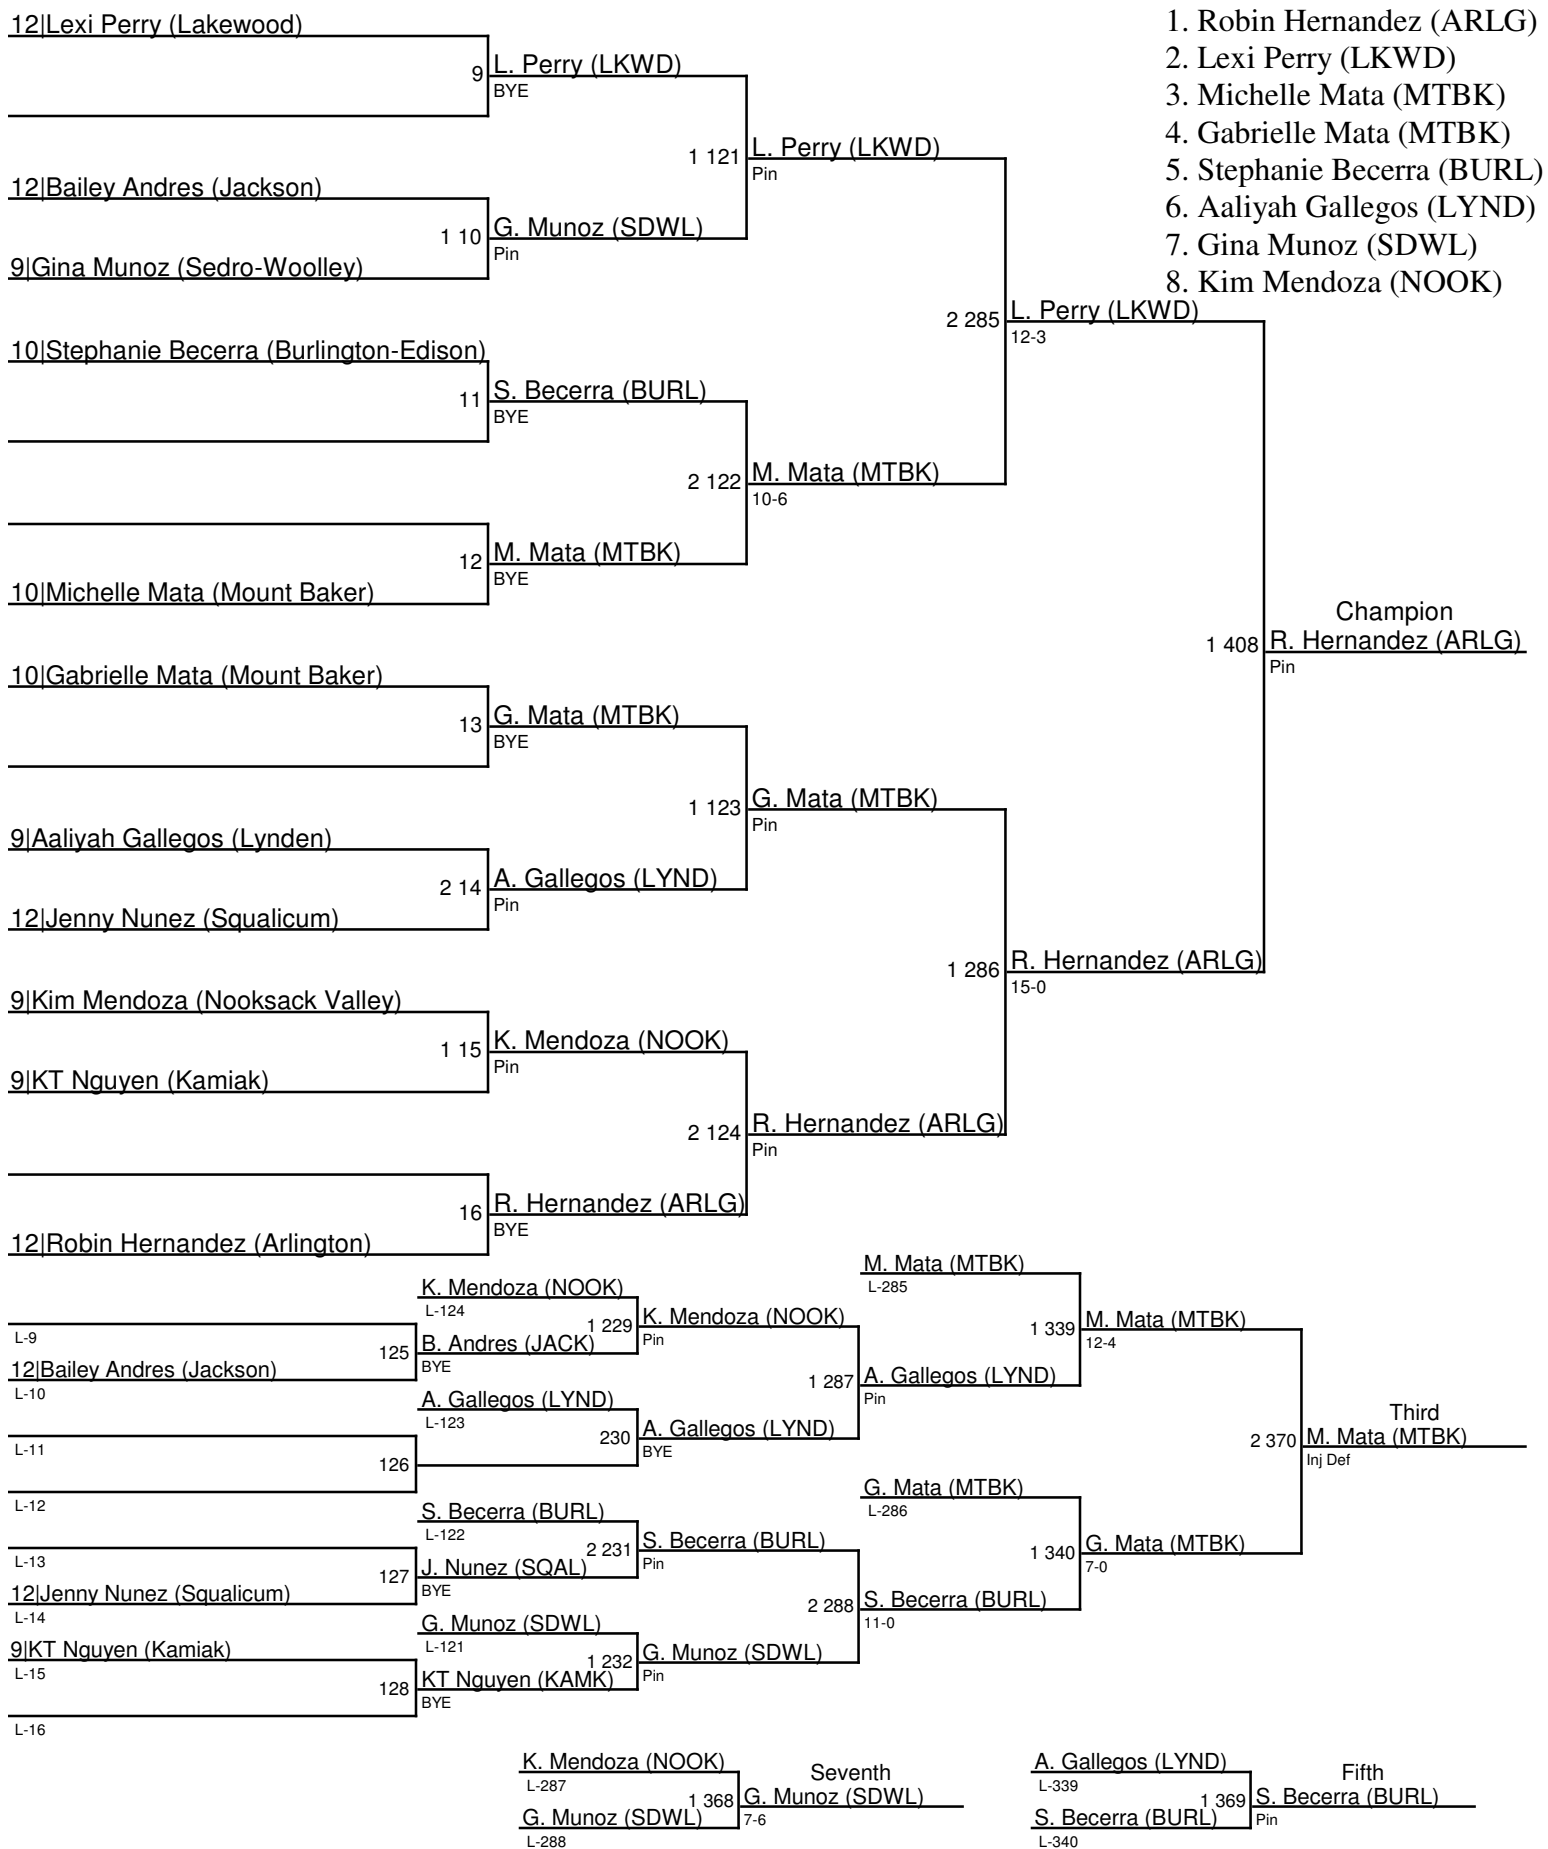

2016 District 1 Girls Sub-Regional / 105