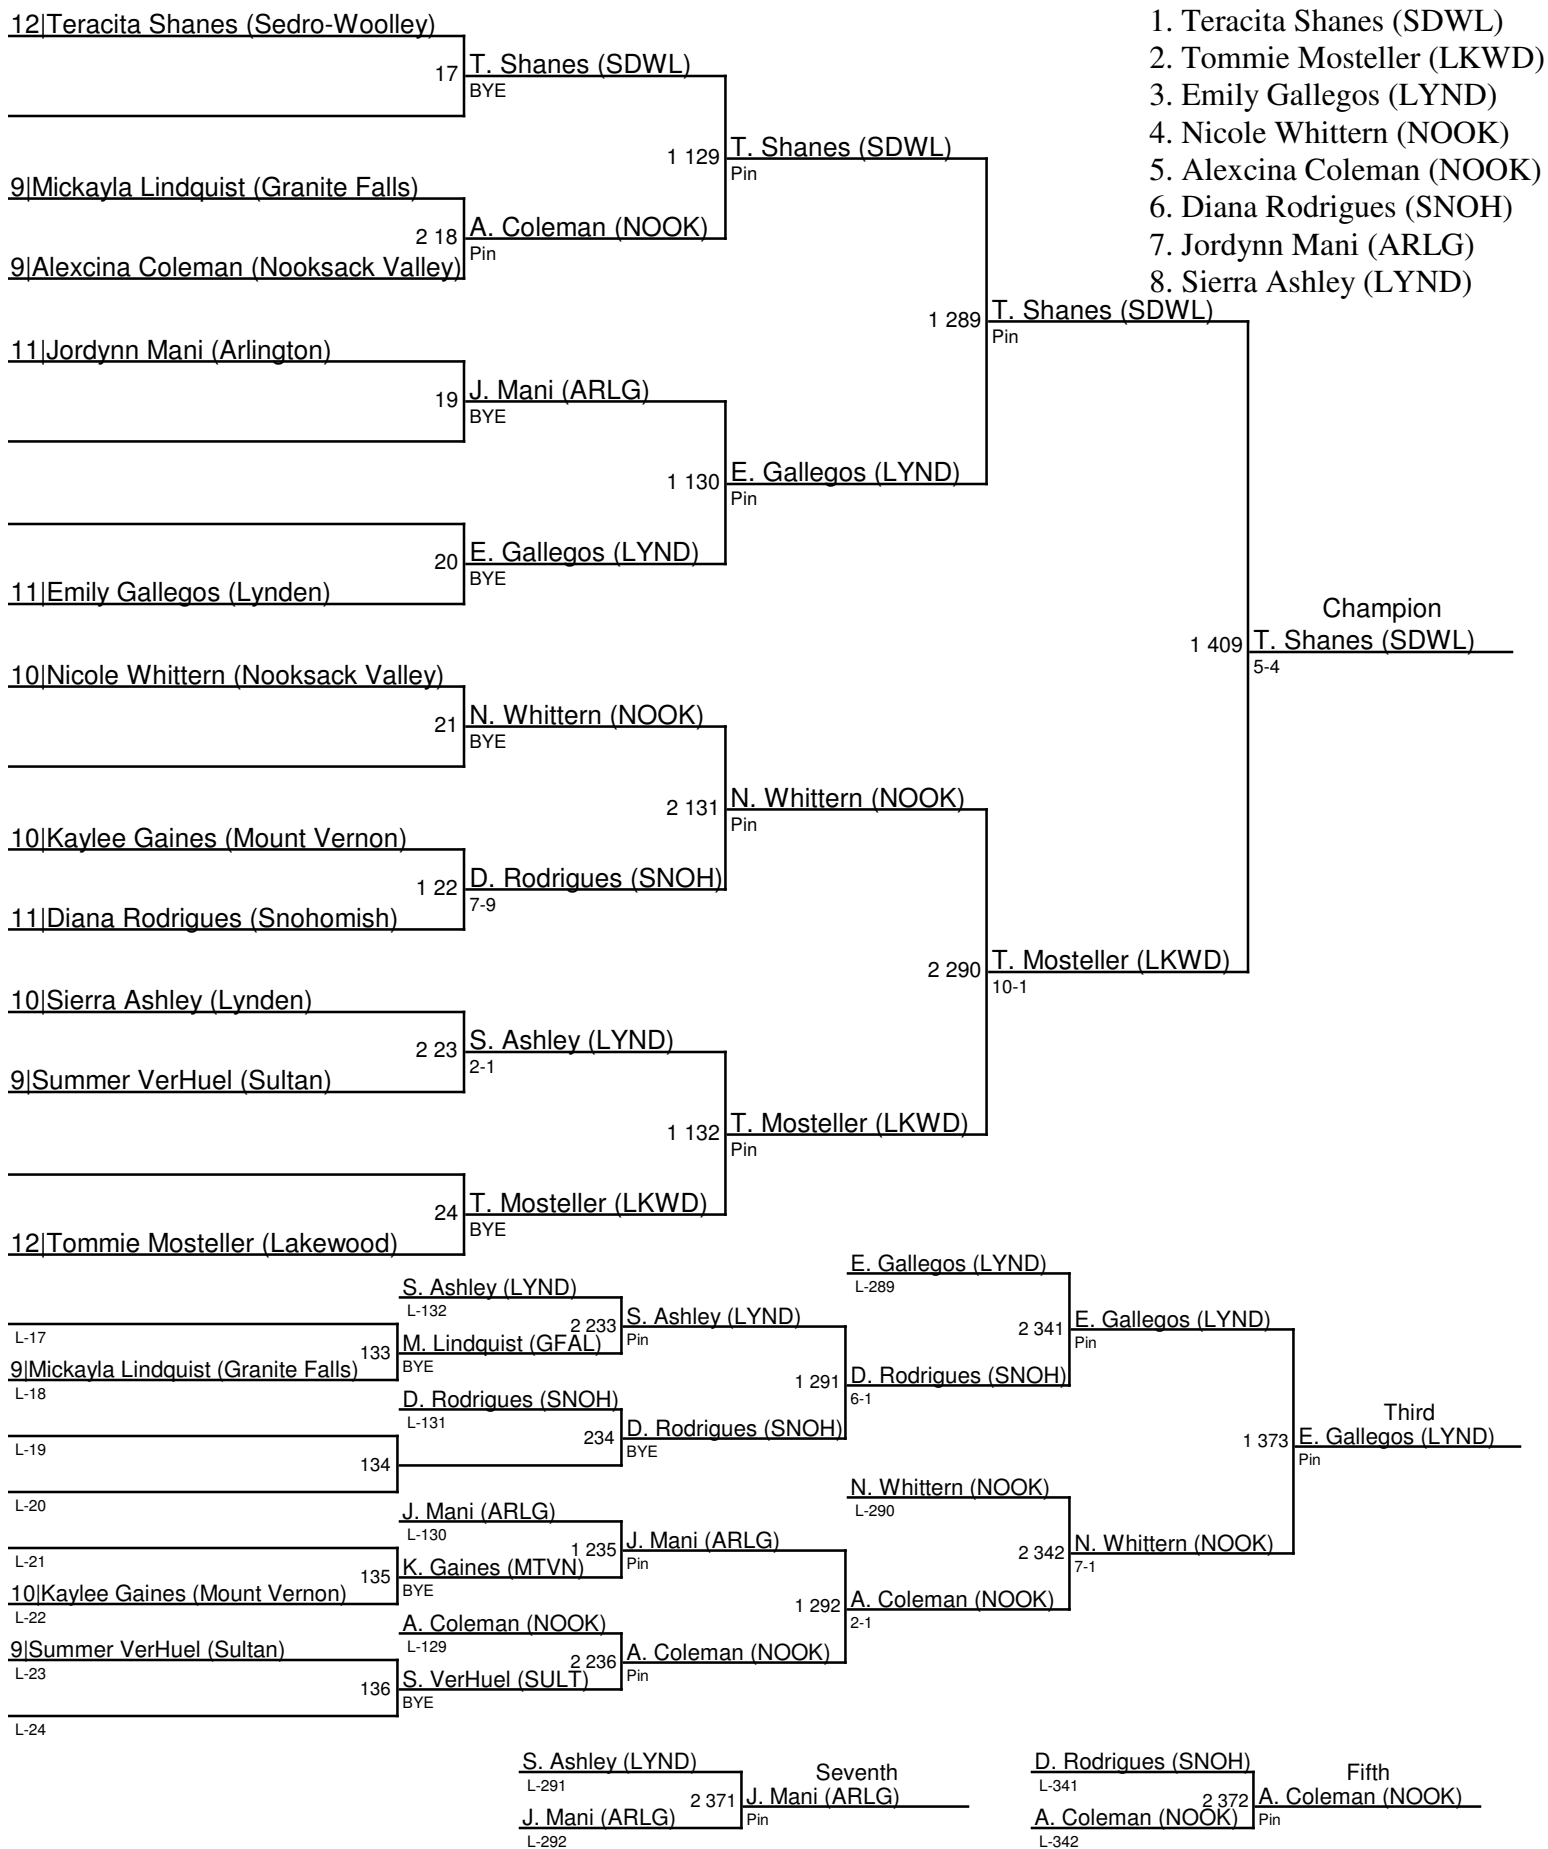

2016 District 1 Girls Sub-Regional / 110