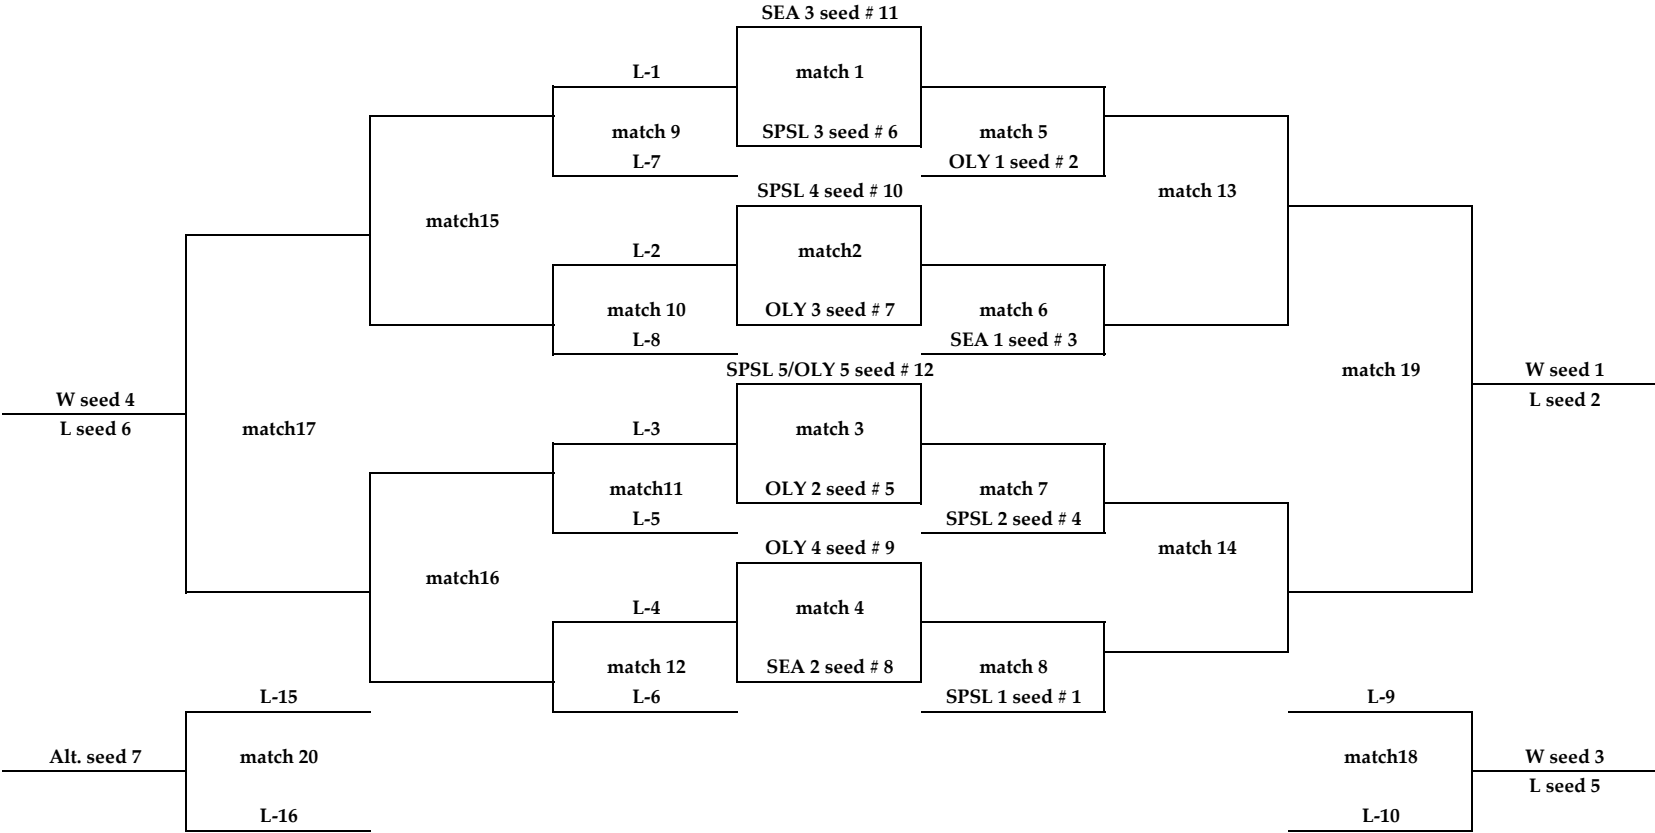

**2013-14
WCDIII
2A TENNIS
at Bremerton Tennis Club**

*Pending Approval
as of 10/9/13*

Boys
Girls

TBD TBD Friday Nov. 1 Friday Nov. 1 Friday Nov. 1 TBD TBD
Saturday May 24 Saturday May 24 Friday May 23 Friday May 23 Friday May 23 Saturday May 24 Saturday May 24

Abbreviations: SPSL = South Puget Sound League; OLY = Olympic League; SEA = Seamount League