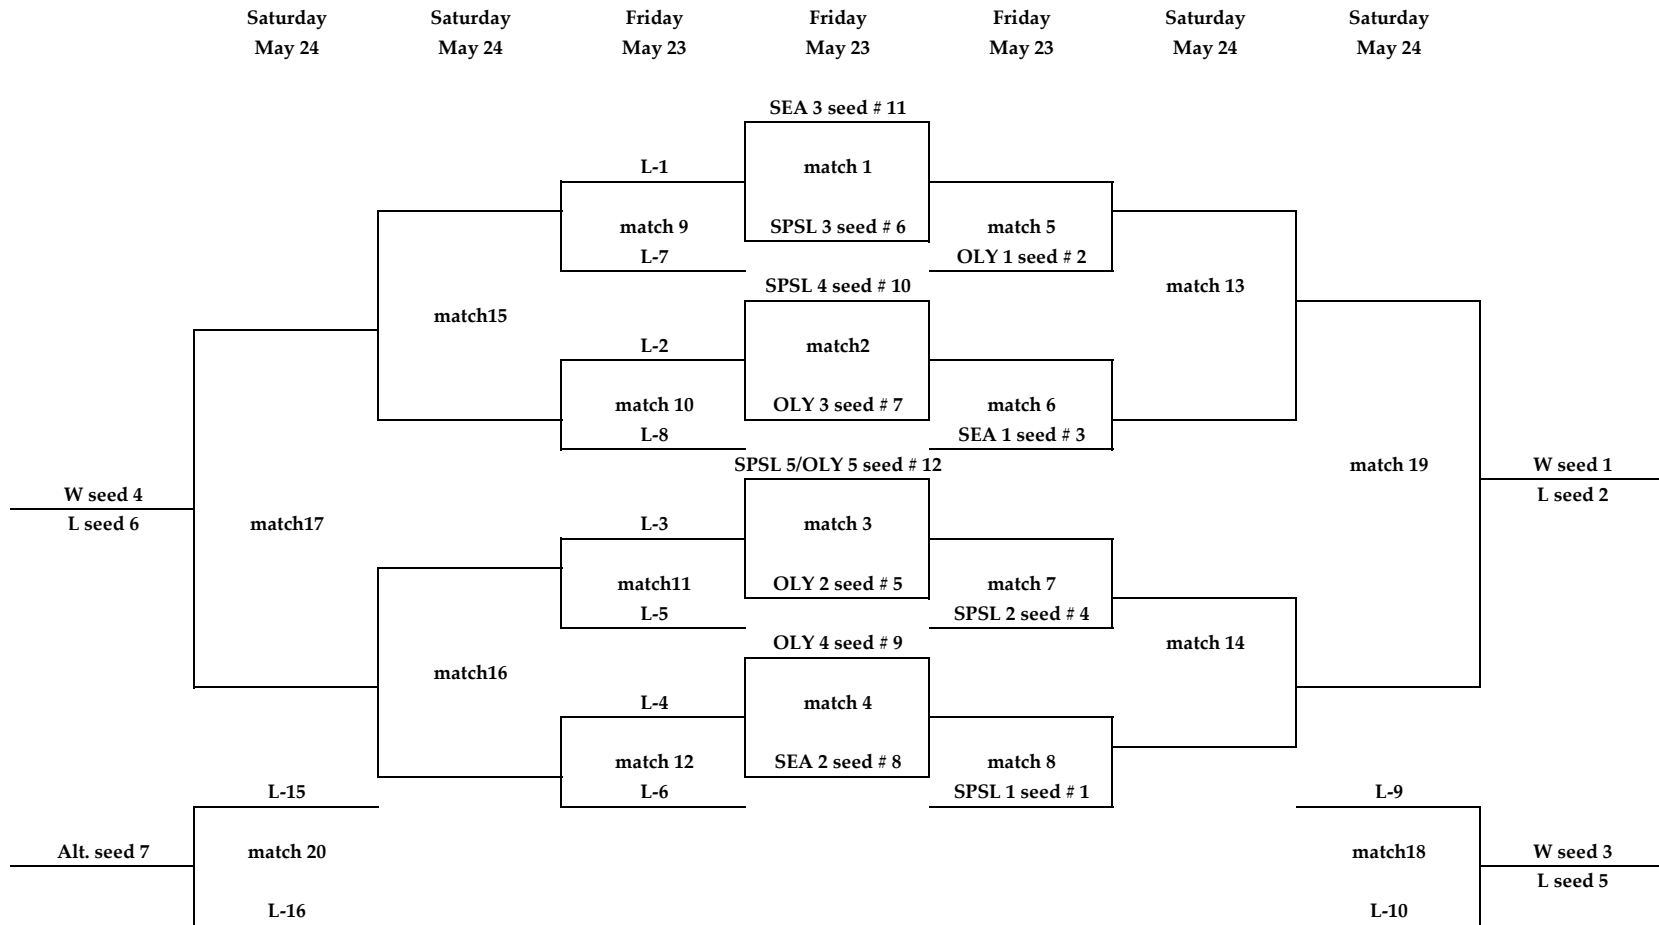

**2014
WCDIII
2A TENNIS
GIRLS
at KitsapTennis Club**

Abbreviations: SPSL = South Puget Sound League; OLY = Olympic League; SEA = Seamount League