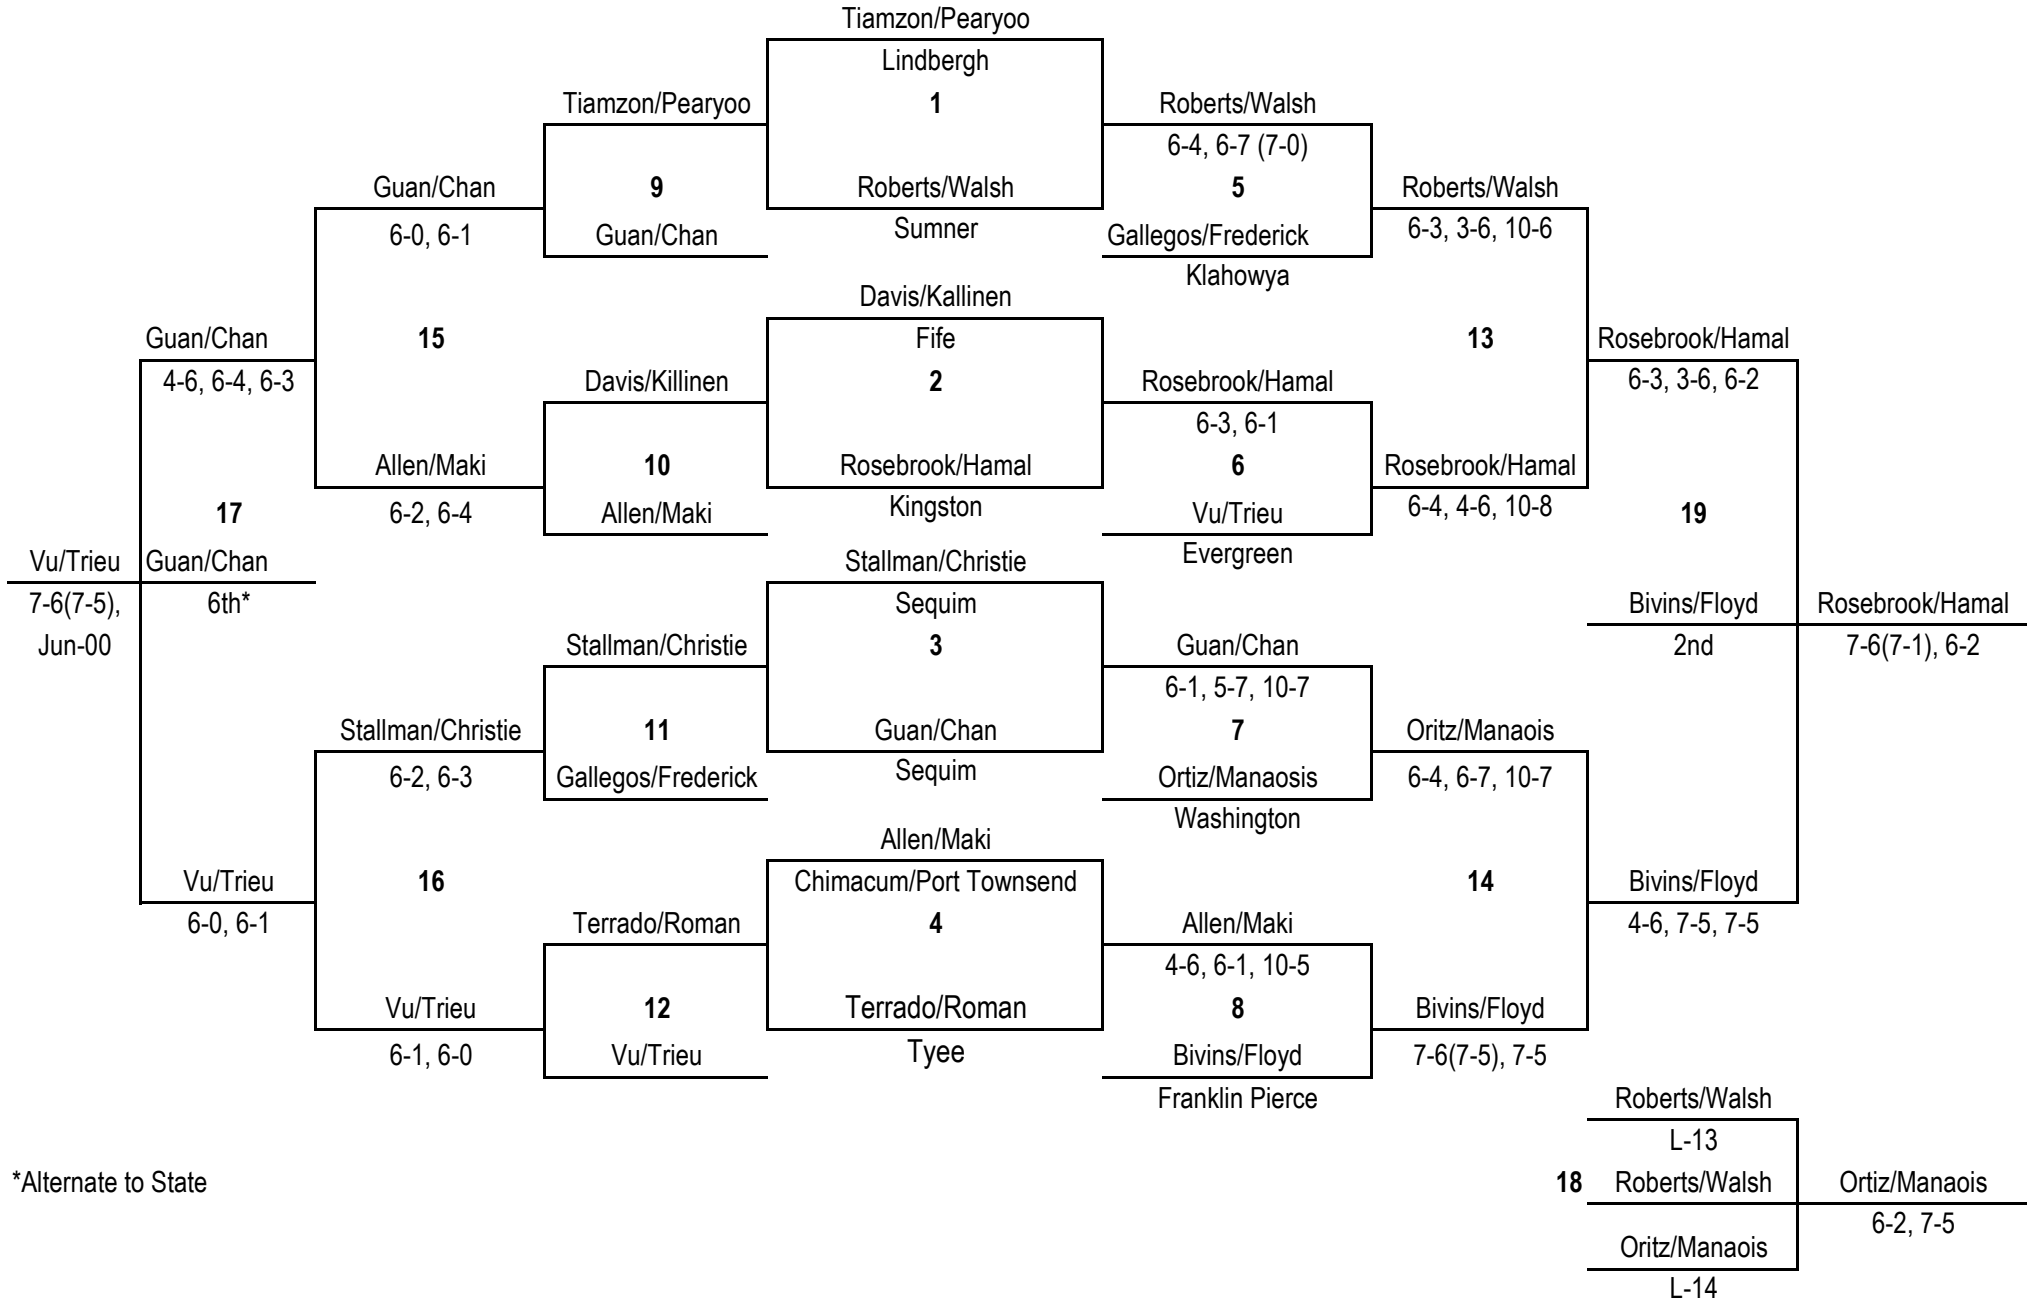

# 2014 WCD III 2A Tennis Tournament Girls' Doubles

## Kitsap Tennis and Athletic Club

\*Alternate to State