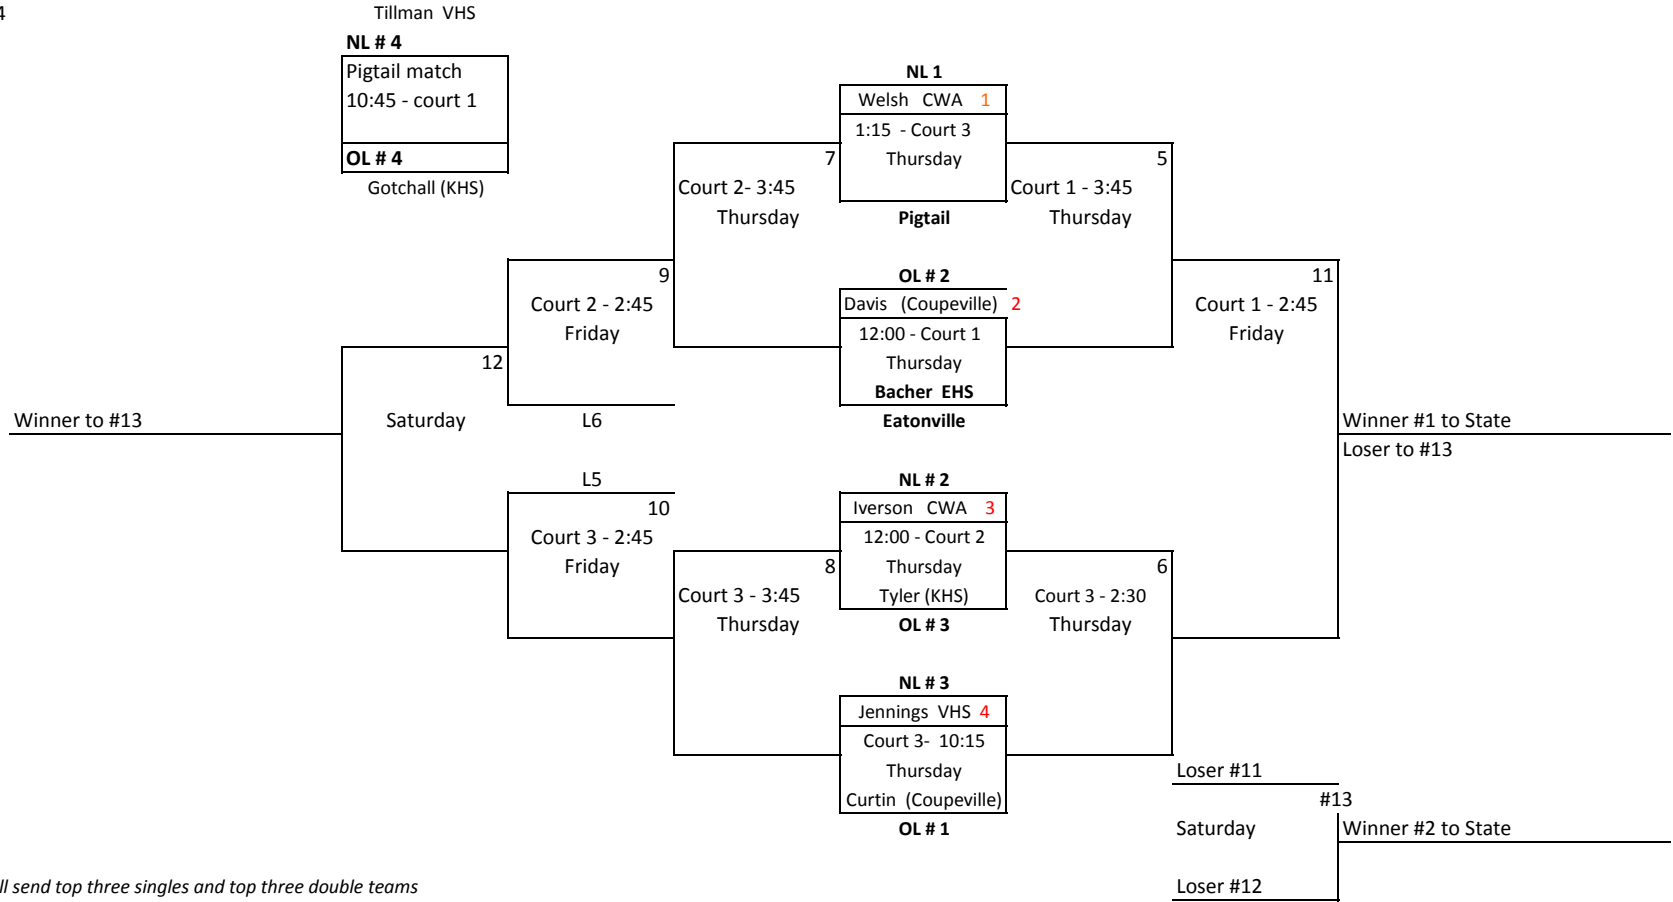

# 1A District Boys Singles Tennis Bracket 2014

10/30/14 & 10/31/14

Revised 10/30/14

Olympic League will send top three singles and top three double teams  
 Nisqually League will send top three singles and top three double teams.      bles teams.  
 Eatonville will be granted one berth in singles and one berth in doubles.  
 OL number 4 and NL number 4 will pigtail to determine the last seed into the tournament.  
 The top two singles and the top two doubles will advance to state in May.