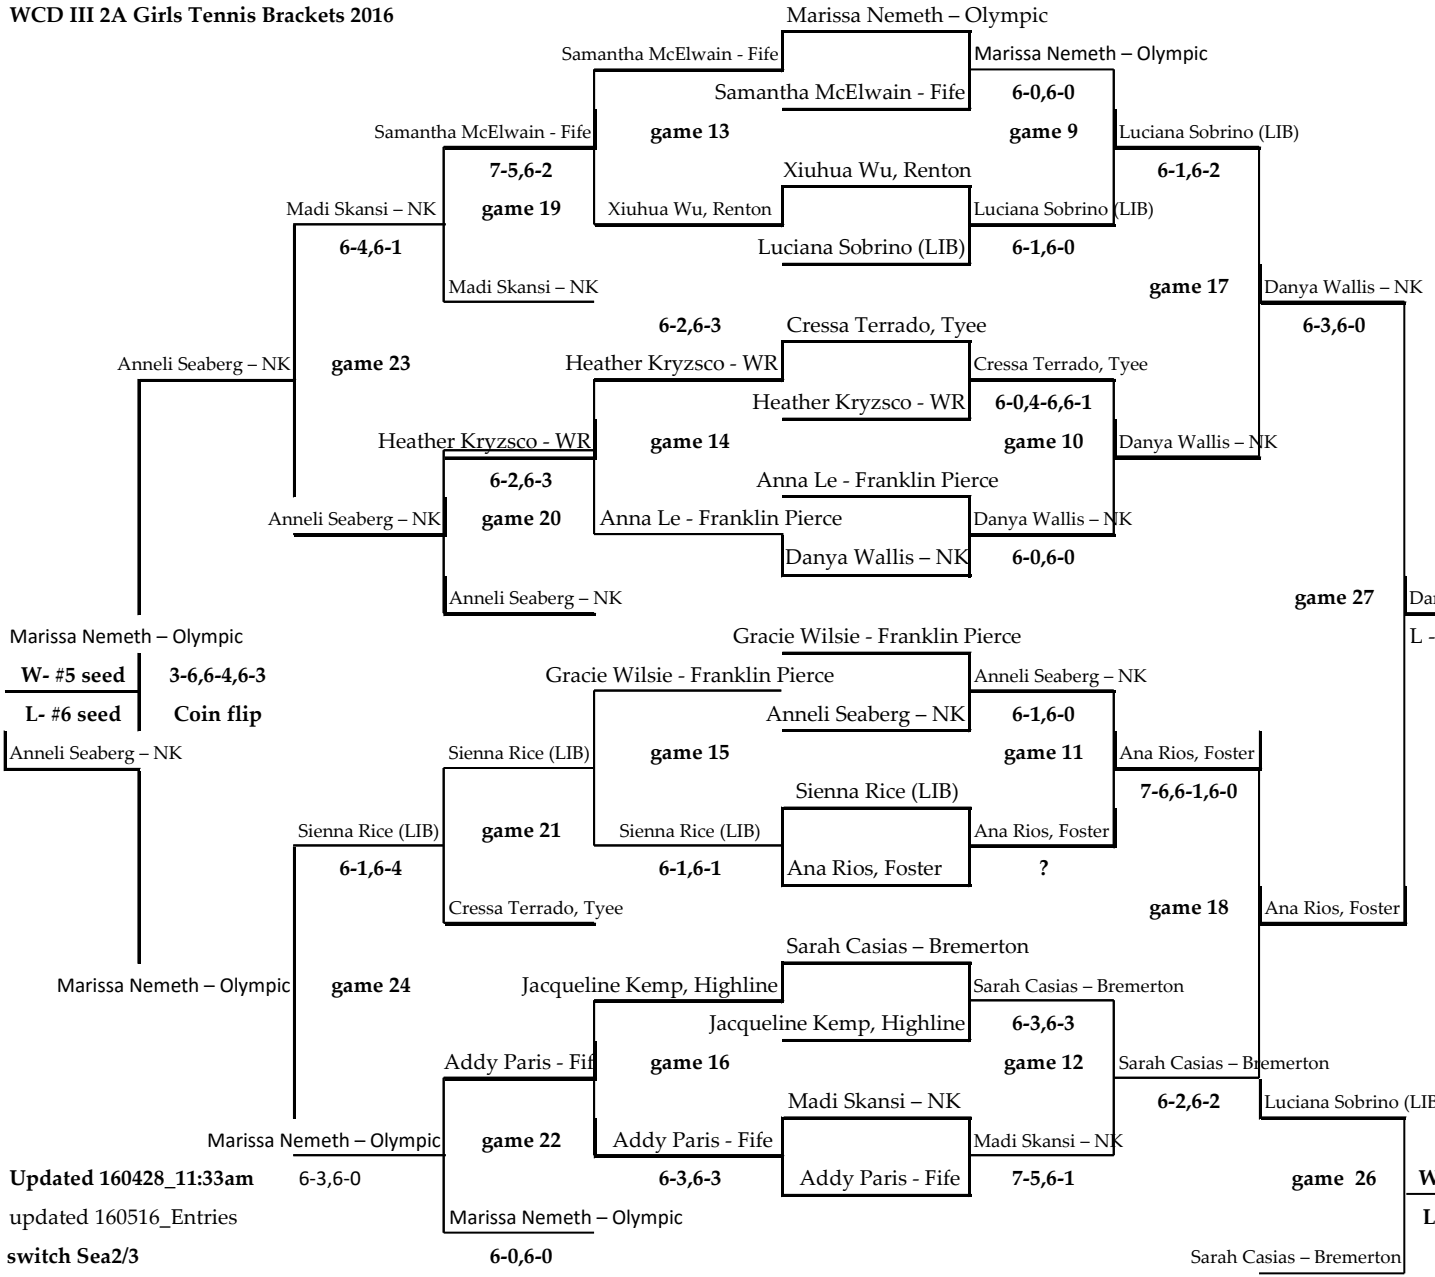

WCD III 2A Girls Tennis Brackets 2016

Leagues

- Oly #1** Danya Wallis - NK
- Oly #2** Anneli Seaberg - NK
- Oly #3** Sarah Casias - Bremerton
- Oly #4** Marissa Nemeth - Olympic
- Oly #5** Madi Skansi - NK
- ALT** Izzy Hugoniot - Sequim
- SPSL #1** Addy Paris - Fife
- SPSL #2** Samantha McElwain - Fife
- SPSL #3** Heather Kryzsko - WR
- SPSL #4** Gracie Wilsie - Franklin Pierce
- SPSL #5** Anna Le - Franklin Pierce
- ALT** Emily Towne - WR
- Sea #1** Ana Rios, Foster
- Sea #2** Cressa Terrado, Tyee
- Sea #3** Jacqueline Kemp, Highline
- Sea #4** Xihua Wu, Renton
- ALT** Corisa Leon, Renton
- Kingco #1** Luciana Sobrino (LIB)
- Kingco #2** Sienna Rice (LIB)
- ALT**

Updated 160428_11:33am

updated 160516_Entries

switch Sea2/3

W - #3 seed Luciana Sobrino (LIB)
 L - #4 seed Sarah Casias - Bremerton
 6-0,6-0