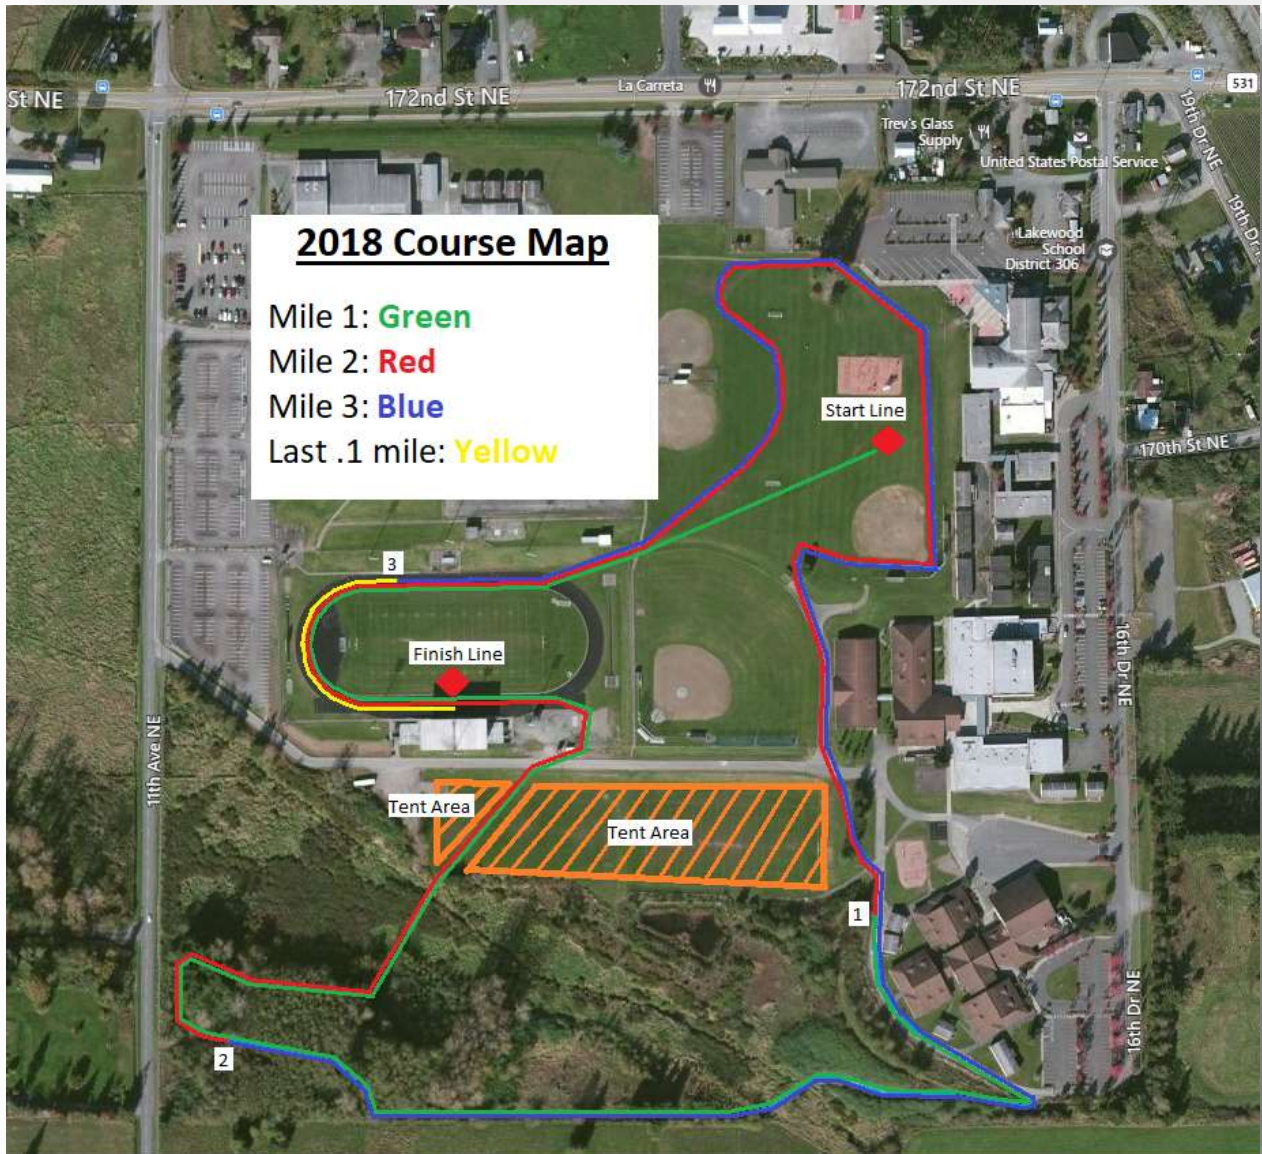

HOLE IN THE WALL xc invitational

Course Map

ATTENTION TEAMS: Team tents are permitted in the approved Tent Area's only. Any tents outside of the permitted area will be asked to move.