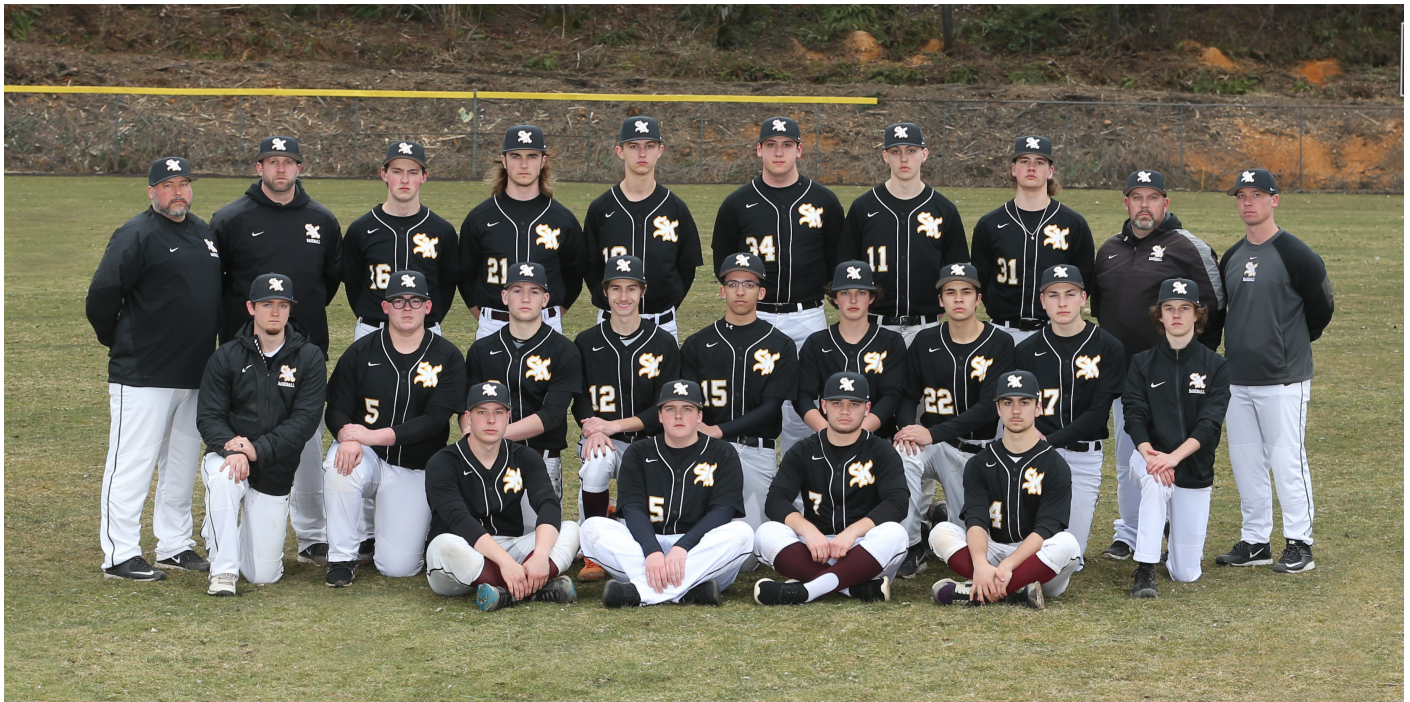

SOUTH KITSAP WOLVES

#	Name	Position	Year	Season Results	14 - 6
3	Rylen Bayne	IF/P	10	O'Dea	4-3 L
4	Spencer Sieckowski	OF/IF	11	Kentwood	12-1 W
5	Stratton Fazio	C/UT	12	Graham Kapowsin	9-2 W
7	Jacob Duarte	P/OF	12	Curtis	3-2 L
9	Sam Canton	OF/P	10	Sumner	5-3 W
10	Jacob Olsen	IF	11	Rogers (Puyallup)	6-5 W
12	Jeriah Blake	UT/P	11	Central Kitsap	7-6 W
15	Trey Hartley	P	12	Emerald Ridge	3-2 L
16	Tim Reidy	P	11	Olympia	12-11 W
21	Blake Bingham	P	12	Puyallup	5-1 W
22	Hunter McKlosky	IF/P	12	Bellarmine	12-0 W
24	Gary Mullins	OF	9	Gig Harbor	6-3 W
25	Dylan LaBreche	IF	11	Olympia	9-1 W
27	Blake Ballew	C/OF	11	Curtis	8-7 W
31	Preston Moritz	P/IF/OF	11	Sumner	7-2 W
34	Nathaniel Beers	IF/P	12	Emerald Ridge	2-1 L
				Graham Kapowsin	4-1 W
				Bellarmine	4-1 W
				Puyallup	9-5 L
				Rogers (Puyallup)	3-0 L
				Tahoma	May 7

Team Profile

League: SPSL 4A
City: Port Orchard
Colors: Maroon & White
Superintendent: Karst Brandsma
Principal: Diane Fox
Athletic Director: Kelly Kirk
Band Director:
Cheer Advisor:
Cheer Squad:

Head Coach: Marcus Logue
Asst Coaches: Nick Kenyon, Kevin Darcey, Connor Sharp, Steve Lovell, Ben Hale