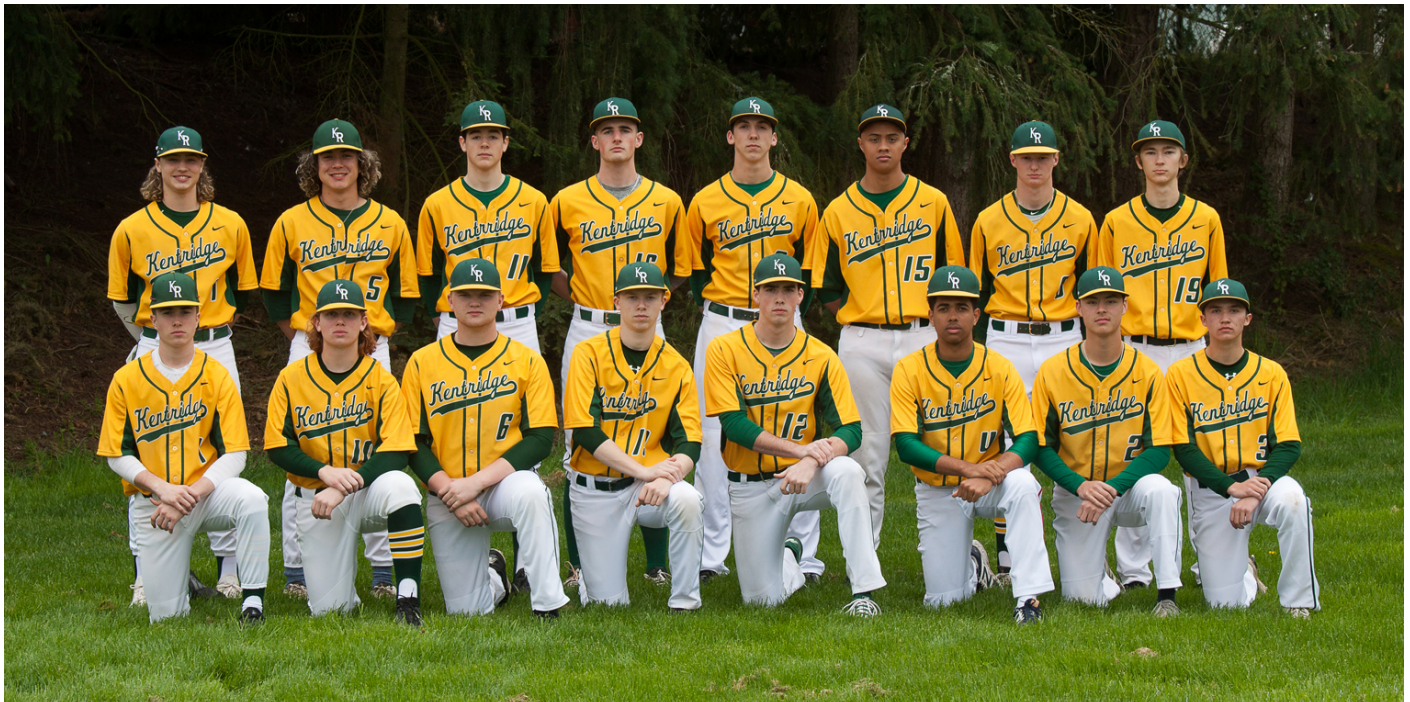

KENTRIDGE CHARGERS

#	Name	Position	Year	Season Results 16 - 5		
1	Jacques Travers	INF/OF/P	11	Auburn	8-3	W
2	Garrett Wong	OF/INF	12	Issaquah	5-3	W
3	Kyler Gerber	INF	11	Todd Beamer	19-9	W
4	Nolan Sparks	INF/OF/P	11	Kennedy Catholic	11-7	L
5	Trent Jackson	C	12	Kennedy Catholic	15-8	L
6	Jordan Rourke	3B	12	Thomas Jefferson	13-1	W
7	Louie Albrecht	C/OF	11	Tahoma	13-12	L
8	Cameron Hoiland	OF/P	10	Tahoma	5-3	W
9	Kevin Golden	P/1B	11	Kentwood	2-0	W
10	Lucas Turk	INF	10	Kentwood	7-3	W
11	Nate Anderson	P	12	Mount Rainier	11-6	W
12	Ryan Aspelund	3B	12	Mount Rainier	15-13	W
13	Cameron Denny	OF/P	11	Hazen	10-0	W
14	Max Ust	SS/P	9	Hazen	9-2	W
15	John "Wani" Elkington	P	10	Kentlake	4-1	L
16	Ian McIntosh	P	11	Kentlake	8-2	L
19	Severin Antone	P	12	Nathan Hale	6-2	W
20	Tyler Marcyes	OF	11	Kent Meridian	9-7	W
22	Dayton Byrne	C	9	Kent Meridian	7-2	W
				Todd Beamer	5-4	W
				Enumclaw	9-2	W
				Olympia	May 7	

Team Profile

League: NPSL 4A
City: Kent
Colors: Green and Gold
Superintendent: Calvin Watts
Principal: Mike Albrecht
Athletic Director: Marty Osborn
Band Director:
Cheer Advisor: Heather Trusty
Cheer Squad: