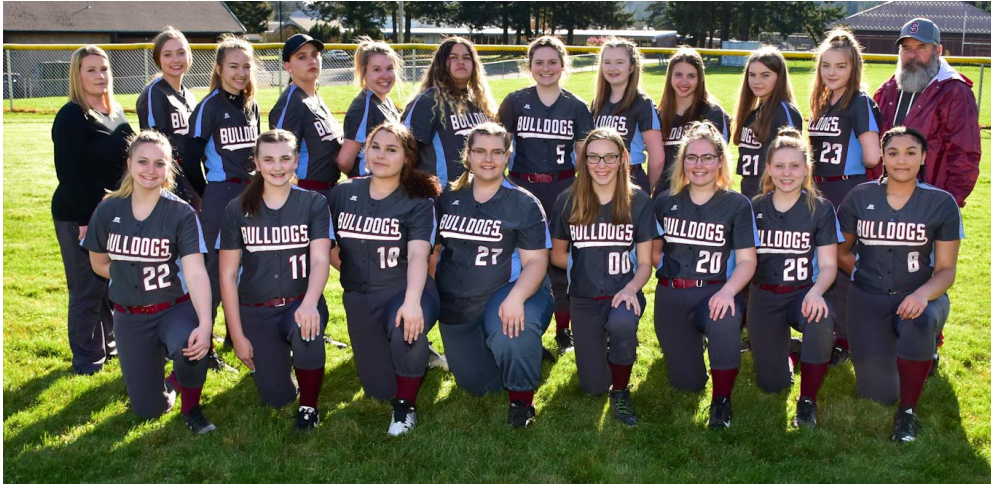

STEVENSON BULLDOGS

Season Results

0 - 15

Estacada HS	14-1	L	Castle Rock	16-1	L
Irrigon HS	25-4	L	King's Way Christian	15-0	L
Irrigon HS	19-1	L	King's Way Christian	15-0	L
La Center	17-0	L	Castle Rock	1-0	L
La Center	26-0	L	King's Way Christian	18-0	L
La Center	30-11	L	Goldendale	18-5	L
Washougal	22-0	L	Goldendale	18-7	L
Castle Rock	19-0	L			

Team Profile

League: Trico 1A (District 4)
 City: Stevenson
 Colors: Maroon-Columbia Blue
 Superintendent: Karen Douglass
 Principal: William Schwan
 Athletic Director: Chuck Strom
 Head Coach: Lindsay Nordgaard
 Asst Coaches: Max Hegawald