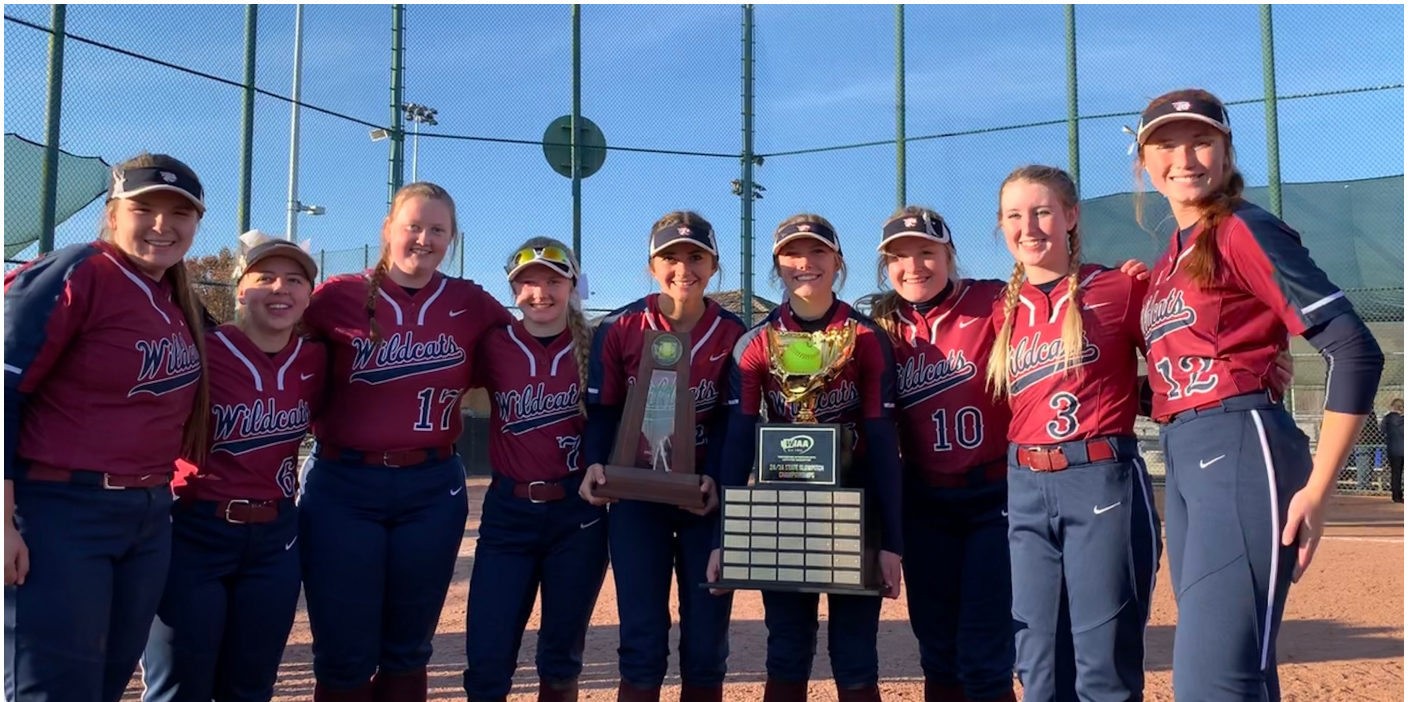

# MT. SPOKANE WILDCATS

#	Name	Position	Year	Season Results	21 - 2
1	Whitney Browning	U	9	University	3-0 W
2	Emma Jay	U	12	Central Valley	2-0 W
3	Nyah Metze	OF	12	North Central	14-4 W
4	Carly King	OF/P	11	Gonzaga Preparatory School	9-1 W
5	Andrea Scott	OF	12	East Valley (Spokane)	8-6 W
6	Micah Von Behren	2B/SS	12	Cheney	17-10 W
7	Katie McKinnis	P/OF	12	Mead	6-1 W
8	Lyndsey Heinz	P/OF	11	North Central	10-0 W
9	Alli Schuerman	SS	12	Lewis and Clark	9-8 W
10	Allison Borchers	P/1B	12	East Valley (Spokane)	11-1 W
11	Payton Dressler	2B	10	Cheney	2-1 L
12	Sydney Wyrick	1B	12	University	18-17 W
14	Gracee Ziegler	U	10	Rogers (Spokane)	15-5 W
15	Morgan Flesland	OF	11	Rogers (Spokane)	24-17 W
16	Lauren Ballantyne	3B	11	Central Valley	7-0 W
17	Erin Barnes	3B/C	12	Ferris	13-4 W
19	Linzee Thompson	OF	11	Shadle Park	11-0 W
				Shadle Park	8-1 W
				East Valley (Spokane)	16-6 W
				Hermiston, OR	10-9 L
				Lake Washington	11-1 W
				R A Long	19-6 W
				Hermiston, OR	6-4 W

## Team Profile

**League:** Greater Spokane League  
**City:** Mead  
**Colors:** Navy & Cardinal  
**Superintendent:** Shawn Woodward  
**Principal:** Darren Nelson  
**Athletic Director:** Paul Kautzman  
**Band Director:** Sy Hovik  
**Cheer Advisor:** Nancy Butz