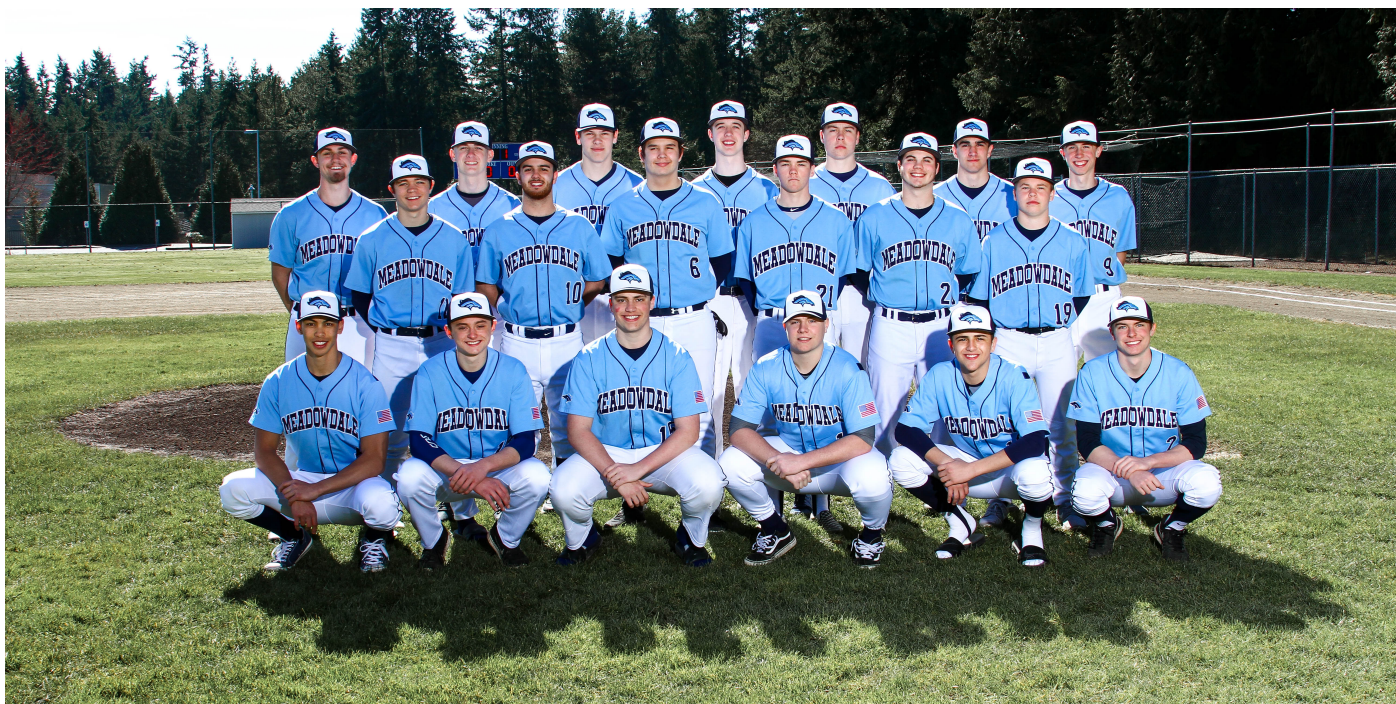

MEADOWDALE MAVERICKS

#	Name	Position	Year	Season Results 15 Wins, 5 Losses		
1	Mason Kim	OF	12	Lake Stevens	9-4	W
2	Will Schafer	IF/P	12	Mount Vernon	7-2	L
4	Johnny Kier	C/P	12	Glacier Peak	5-2	W
5	Tommy Dimmock	P/IF	12	Everett	13-2	W
6	Aaron Chester	P/IF	12	Oak Harbor	3-0	W
7	Travis Hagan	C	12	Snohomish	10-0	L
9	Nolan Eskew	C/OF	11	Shorecrest	6-4	W
10	Andrew Mitchell	IF	12	Shorecrest	13-3	W
11	Anthony Toyne	P/IF	12	Marysville-Getchell	12-2	W
12	Parker Cumberland	OF/P	9	Edmonds-Woodway	6-5	W
13	Brady Johnson	IF/P/C	10	Edmonds-Woodway	4-0	W
14	Cole Nelson	IF/OF/P	9	Arlington	11-1	L
15	Finn Wendt	IF	11	Mountlake Terrace	7-6	W
16	Cutter Buchea	IF/P	10	Mountlake Terrace	1-0	W
17	Ethan Christensen	OF	11	Marysville-Pilchuck	13-7	L
18	Mason Vaughn	OF/P	10	Shorewood	9-5	W
19	Caleb Berry	OF/P	10	Shorewood	10-2	W
20	Nate Monillas	P/IF	12	Stanwood	12-1	W
21	Cole Duncan	IF	9	Lynnwood	2-1	W
				Lynnwood	5-4	L
				TBD		May 5

Team Profile

League:	Wesco	Head Coach:	Bill Hummel
City:	Lynnwood	Asst Coaches:	Allen Paves, Brett Warner, Roger O'Neill
Colors:	Navy Blue, White, Columbia Blue	Volunteers:	Bob Dickson, Philip Grossenbacher, Dave Kuiper
Superintendent:	Dr. Kristine McDuffy	Athletic Trainer:	Robert Bissett
Principal:	David Shockley	Managers:	Hannah Wiedmann, Andrew Mitchell
Athletic Director:	Beth Marriott		