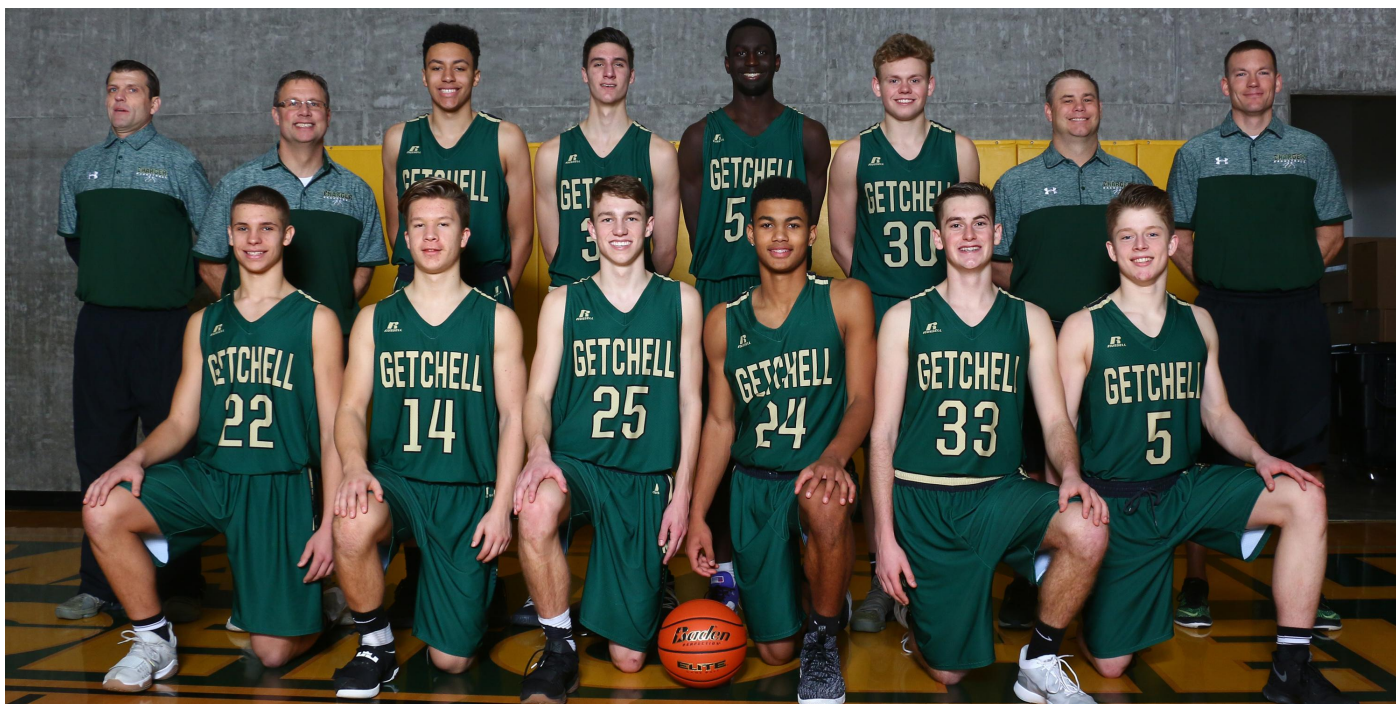

MARYSVILLE-GETCHELL CHARGERS

#	Name	Ht	Yr	Season Results 8 Wins, 12 Losses		
5	Ryan King	5-11	11	Thomas Jefferson	69-52	W
13	Leno Vela	5-9	10	Sehome	53-50	W
14	Chase Showalter	6-2	11	Monroe	62-47	L
20	Ethan Jackson	6-4	10	Marysville-Pilchuck	63-38	L
22	Dylan Rice	6-1	11	Snohomish	59-57	L
24	Malakhi Knight	6-3	9	Mountlake Terrace	58-52	L
25	Mejinta Adams-Taylor	6-3	11	Lake Stevens	50-43	L
30	Cameron Stordahl	6-4	10	Squalicum	49-47	W
32	Jesse Donk	6-5	11	South Whidbey	53-47	L
33	Ian Roskelley	6-2	12	Mount Vernon	49-27	W
41	Matt Thomas	6-3	11	Arlington	70-45	L
55	Lul William	6-6	11	Shorecrest	66-52	L
				Everett	51-48	W
				Stanwood	85-60	L
				Meadowdale	56-43	L
				Oak Harbor	78-48	W
				Marysville-Pilchuck	75-47	L
				Lynnwood	62-54	W
				Shorewood	74-70	W
				Edmonds-Woodway	72-68	L

Team Profile

League:	Wesco	Head Coach:	Corby Schuh
City:	Marysville	Asst Coaches:	Davis Lura (JV), Jeff Koellmer (C), Jeremy Corcoran-Clark (Assistant)
Colors:		Volunteers:	
Superintendent:	Becky Berg	Athletic Trainer:	Tim McTee
Principal:	Richard Zimmerman	Managers:	
Athletic Director:	Kurt Hollstein		