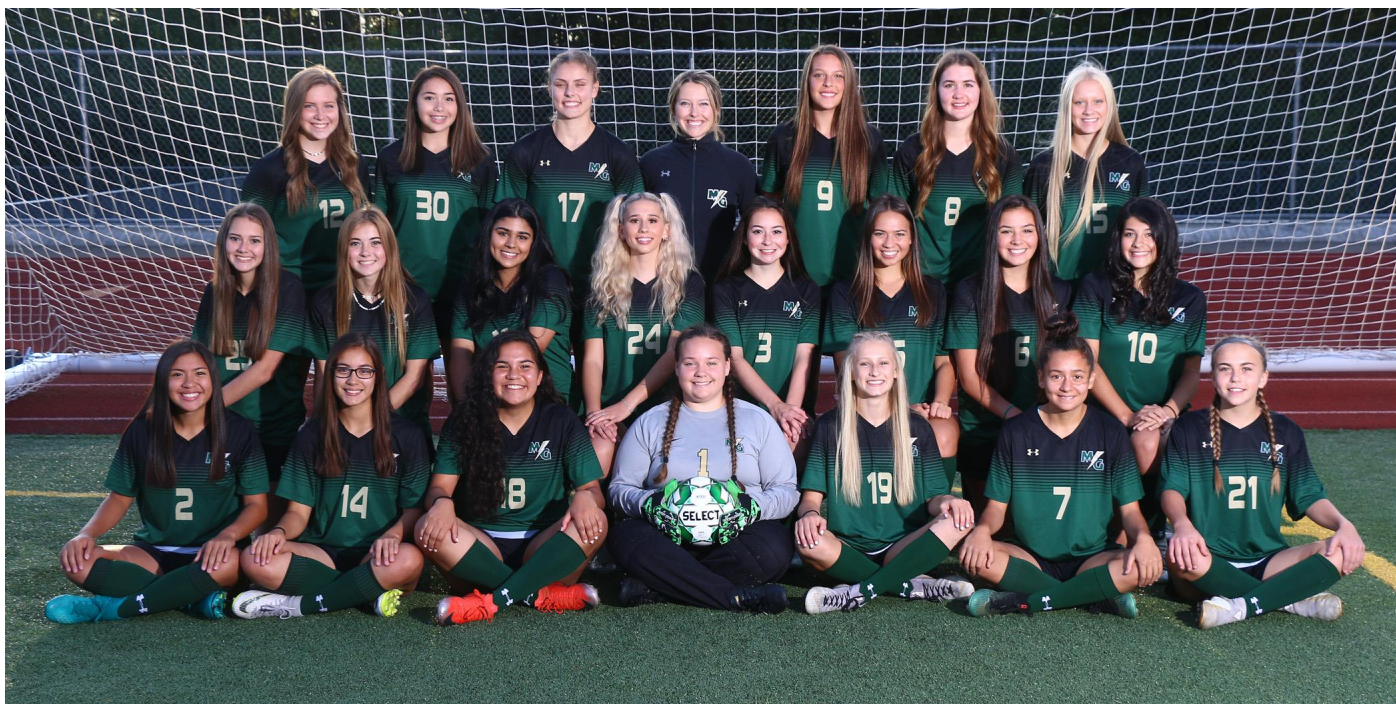

MARYSVILLE-GETCHELL CHARGERS

#	Name	Position	Year	Season Results	10 - 4 - 1
1	Kassidy Short	GK	10	Bellingham	0-0 T
2	Sofia Trujillo	MF/F	12	Meadowdale	2-0 W
3	Tristan Fetro	MF	12	Cedarcrest	3-1 W
5	Jadin Thompson-Sheldon	F	12	Everett	4-0 W
6	Sydney Huestis	MF	11	Shorewood	2-1 L
7	Madison Hagglund	MF	12	Lynnwood	3-0 W
8	Brenna Dunston	D	11	Oak Harbor	3-1 W
9	Faith Sherman	D	12	Edmonds-Woodway	2-1 W
10	Alana Gomez	F	10	Archbishop Murphy	2-0 L
11	Remina Bains	D	12	Shorecrest	3-1 L
12	Mickayla Goshorn	MF	11	Everett	4-0 W
14	Maria Marmolejo	MF/D	10	Mountlake Terrace	1-0 W
15	Kortney Crane	F	12	Snohomish	5-2 L
16	Alivia Doll	MF/F	12	Stanwood	2-1 W
17	Maddy Grandbois	D/GK	12	Marysville-Pilchuck	3-0 W
18	Gi Farias-Hernandez	D/MF	10	Arlington	Oct 29
19	Kirsten Crane	MF	9		
21	Kenzie Thompson-Sheldon	MF/F	9		
24	Molly McKinney	F	11		
25	Caitlyn Ladd	MF	11		
30	Kaya Solomon	D	10		

Team Profile

League:	Wesco	Head Coach:	Sarah Hereth
City:	Marysville	Asst Coaches:	Josh Stewart (JV)
Colors:	Green/ Vegas Gold	Volunteers:	
Superintendent:	Jason Thompson	Athletic Trainer:	Tim McTee
Principal:	Richard Zimmerman	Managers:	
Athletic Director:	Kurt Hollstein		
Band Director:			
Cheer Advisor:			
Cheer Squad:			