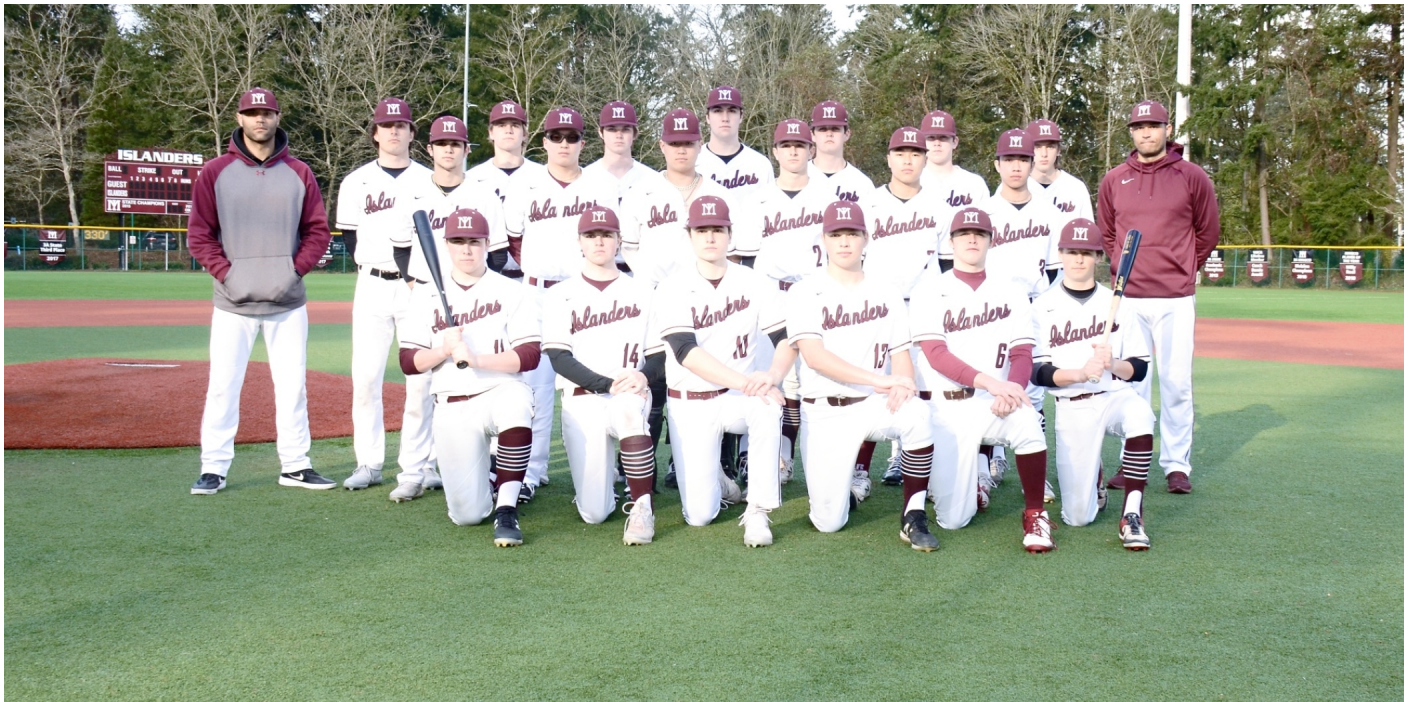

MERCER ISLAND ISLANDERS

#	Name	Position	Year	Season Results	15 - 6
1	Lucas Fujii	INF/OF	11	Skyline	13-11 W
2	Chris Mock	INF/OF	11	Seattle Prep.	11-8 L
3	Jett Mai	INF	12	Kamiakin	16-4 W
4	Marques Abulhosn	INF	11	Kamiakin	4-3 L
6	Dane Steiner	OF	12	Ellensburg	8-0 W
7	Nathan Fukuda	OF/P	12	Juanita	4-1 W
9	Alex Henderson	INF	11	Liberty (Renton)	15-8 W
10	Max Clark	INF	11	Bellevue	8-2 W
11	Halen Otte	C/INF	12	Roosevelt	5-1 W
12	Chaz Brotherton	P	12	Hazen	9-3 W
13	Jack Varney	INF/OF	12	Interlake	17-0 W
14	Cutter Werdel	INF	11	Lake Washington	Apr 12
15	Evan Otte	P	11	Juanita	6-2 L
16	Austin Cupic	P/OF	11	Lake Washington	9-8 L
18	Jack Beebe	P	11	Liberty (Renton)	9-3 L
19	Brandon Abulhosn	P/INF	10	Bellevue	8-4 W
19	Camden Rowland (Injured)	OF	12	Hazen	11-0 W
21	Tyler Gilroy	INF/C/P	10	Interlake	8-7 W
22	Kaden Wu	C	12	Lake Washington	7-5 W
23	Colin Shea	P/INF	12	Liberty (Renton)	7-4 L
				Bellevue	10-2 W
				Liberty (Renton)	4-0 W
				Bainbridge	May 21

Team Profile

League: KingCo
City: Mercer Island
Colors: Maroon and White
Superintendent:
Principal: Walter Kelly
Athletic Director: Nick Wold
Band Director:

Head Coach: Dominic Woody
Asst Coaches: Andre Mashall, Josh Patterson, Paul Suguro, Bret DeRooy, Kenneth Terhune, Troy Peterson